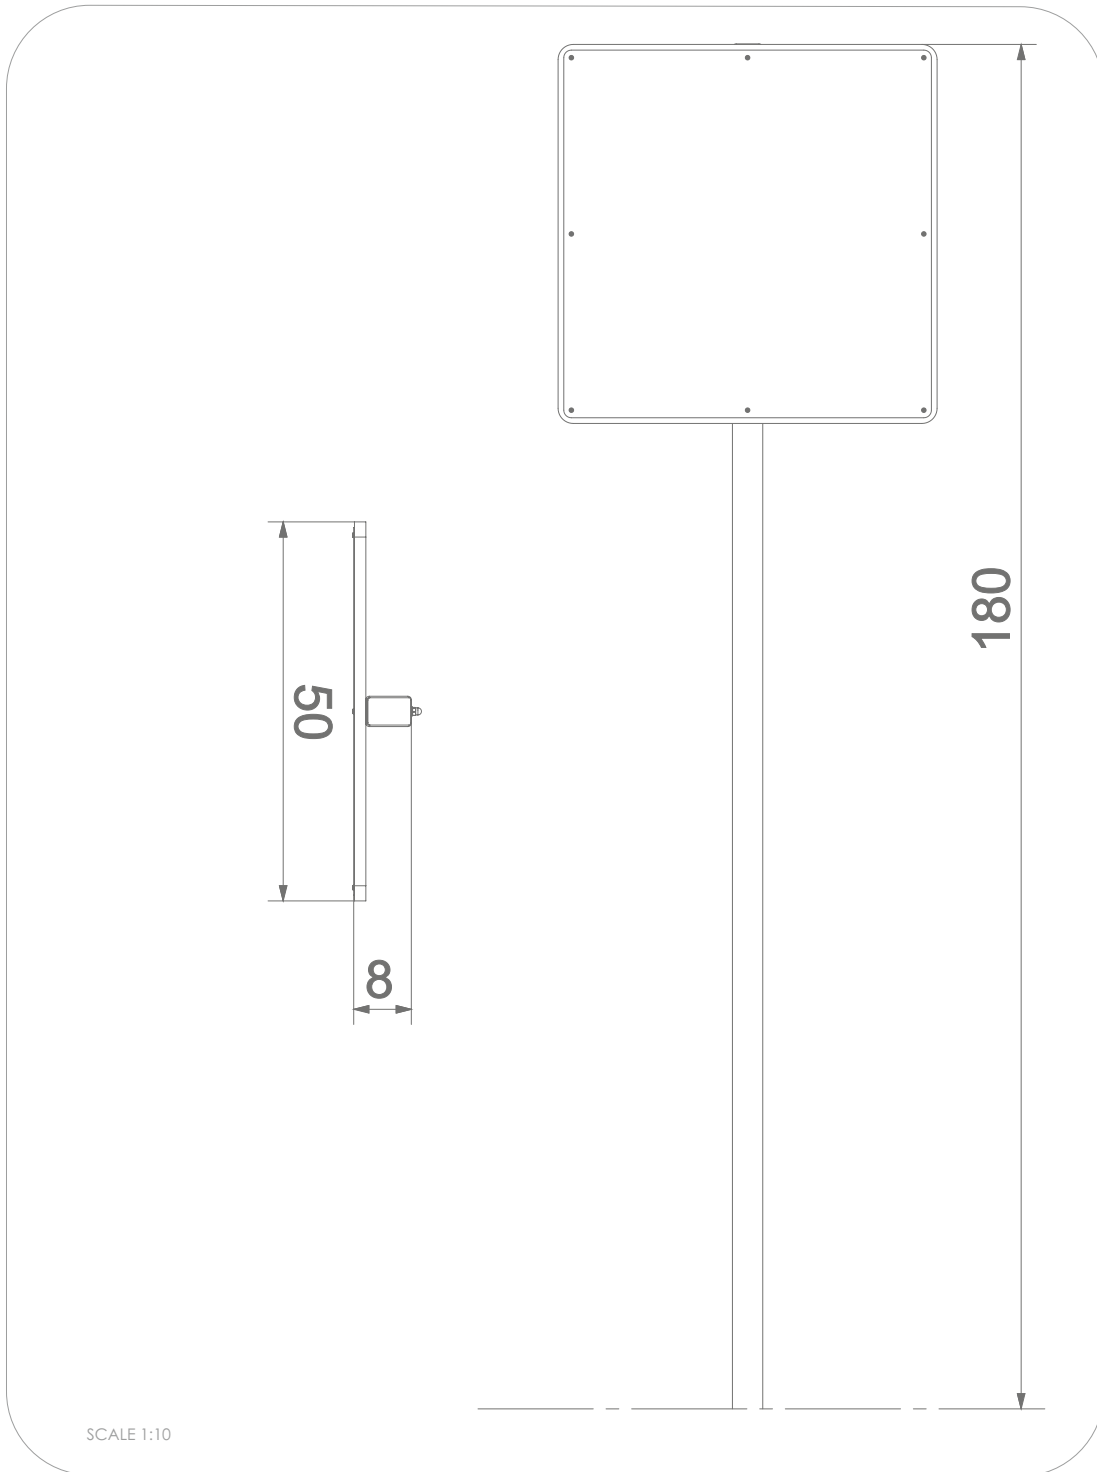

INFORMATION ABOUT THE PRODUCT

Dimensions	50 x 8 cm
Overall height	180 cm

SOLID CONSTRUCTION
MADE OF BLACKSTEEL
S235JR, CLEANED IN THE
SANDBLASTING PROCESS

INFORMATION BOARD
WITH PRINTOUT ON UV-
RESISTANT FOIL, GLUED
TO A HOT DIP
GALVANISED METAL
SHEET