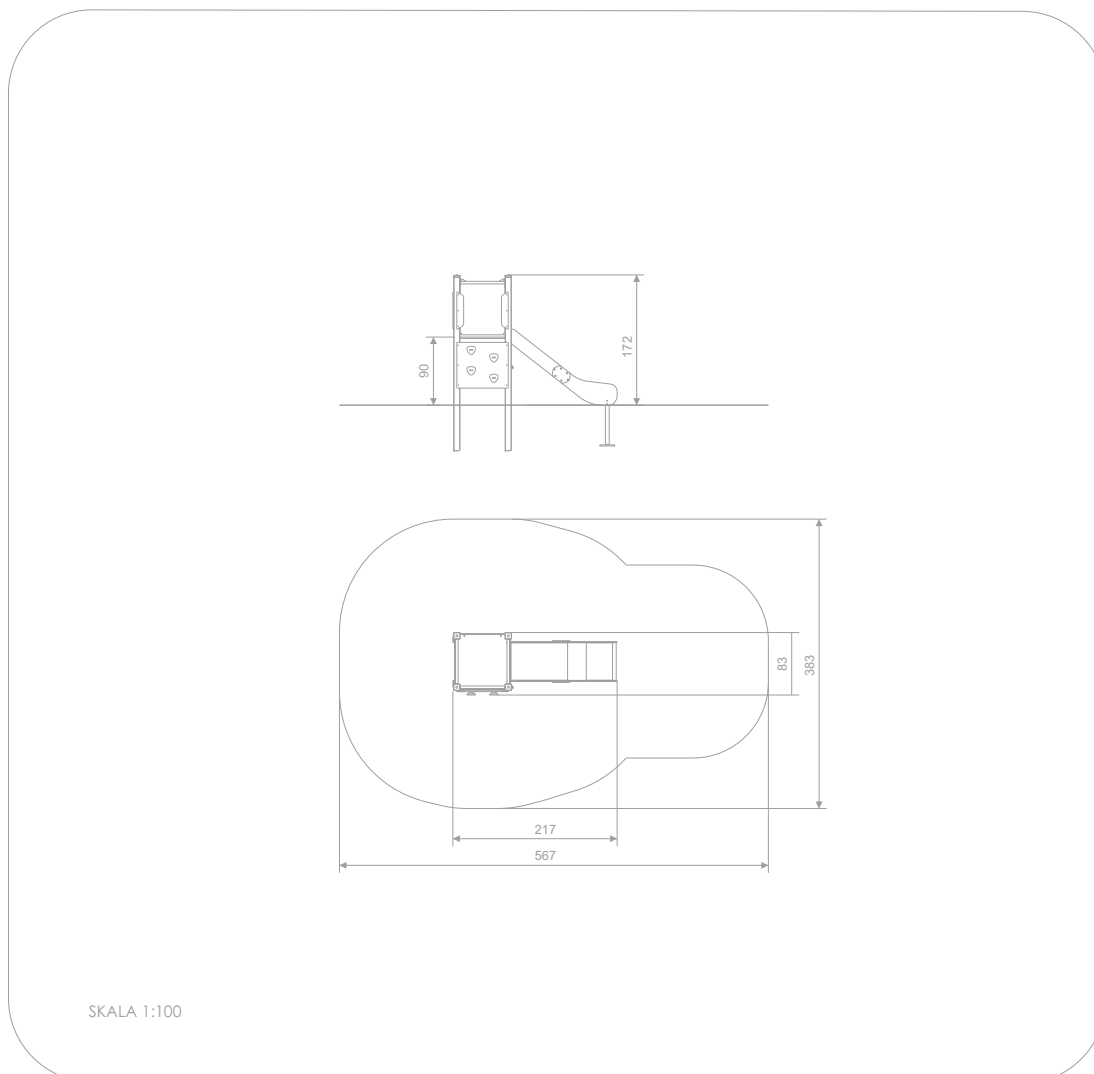

SLIDING

SOCIALIZING

INFORMATION ABOUT THE PRODUCT

Dimensions	217 x 83 cm
Safety zone	567 x 382 cm
Safety zone area	17,2 m ²
Overall height	172 cm
Free fall height	90 cm
Amount of users	5
Product complies with EN 1176-1:2017-12	YES
Availability of spare parts	YES
Age range	3-14

According to EN 1176-1:2017-12 norm, the product requires applying a safety surface according to the product's free fall height.

00101

MATERIALS:

ANTI-SLIP HEXA 18 MM
PLATFORM PLATE
SERIES: SMART

PLATES OF THE WALLS
MADE OF 12 MM HDPE IN
THE HIGHEST QUALITY