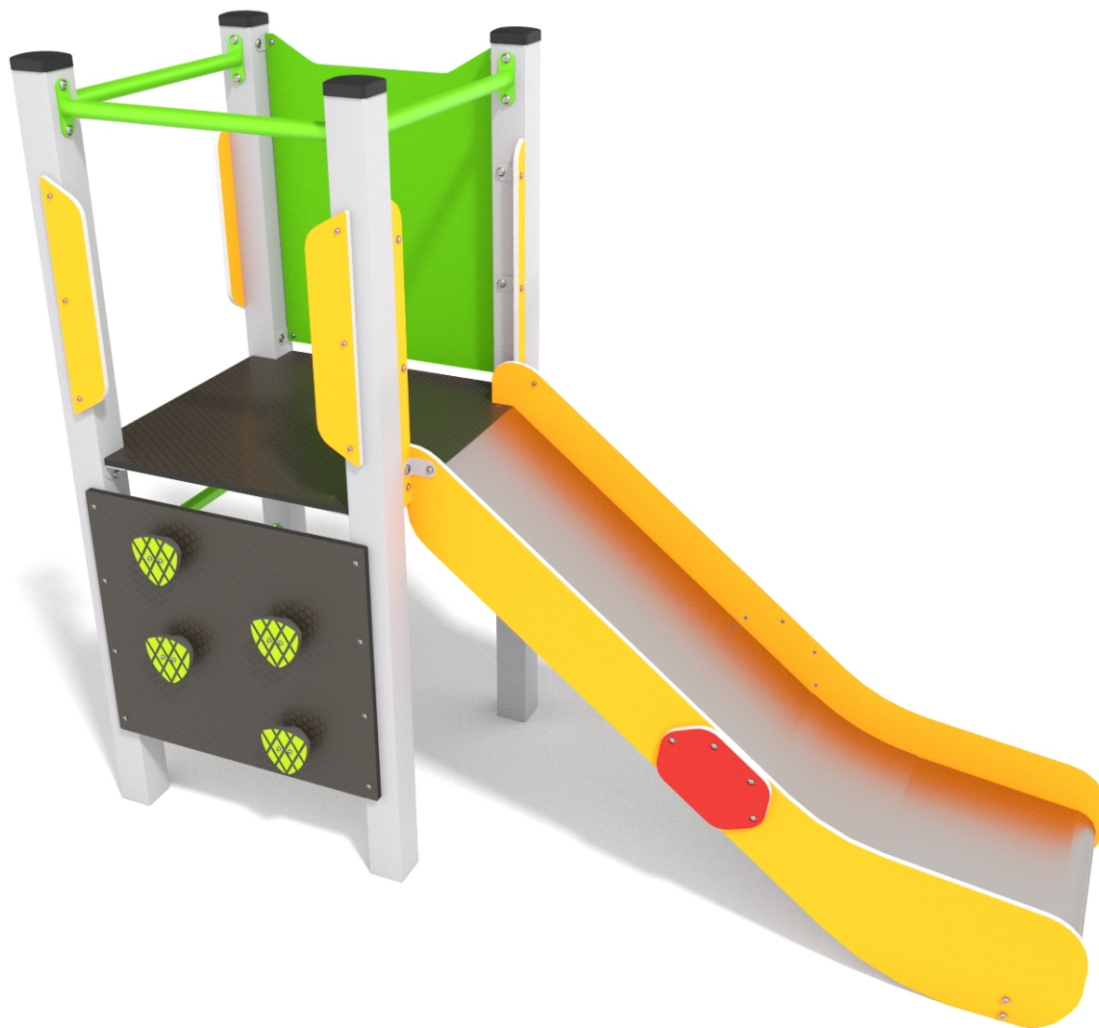

SLIDING

SOCIALIZING

INFORMATION ABOUT THE PRODUCT

Dimensions	217 x 83 cm
Safety zone	567 x 382 cm
Safety zone area	17,2 m ²
Overall height	172 cm
Free fall height	90 cm
Amount of users	5
Product complies with EN 1176-1:2017-12	YES
Availability of spare parts	YES
Age range	3-14

According to EN 1176-1:2017-12 norm, the product requires applying a safety surface according to the product's free fall height.

00101

MATERIALS:

ANTI-SLIP HEXA 18 MM
PLATFORM PLATE
SERIES: SMART

PLATES OF THE WALLS
MADE OF 12 MM HDPE IN
THE HIGHEST QUALITY

SOLID CONSTRUCTION MADE
OF BLACK STEEL, CLEANED THE
SANDBLASTING PROCESS

SLIDES MADE OF STAINLESS
STEEL AISI 304, SIDE PANELS
MADE OF HDPE
POLYETHYLENE

SAFE PIPE PLUGS MADE
OF INJECTION MOLDED
POLYAMID