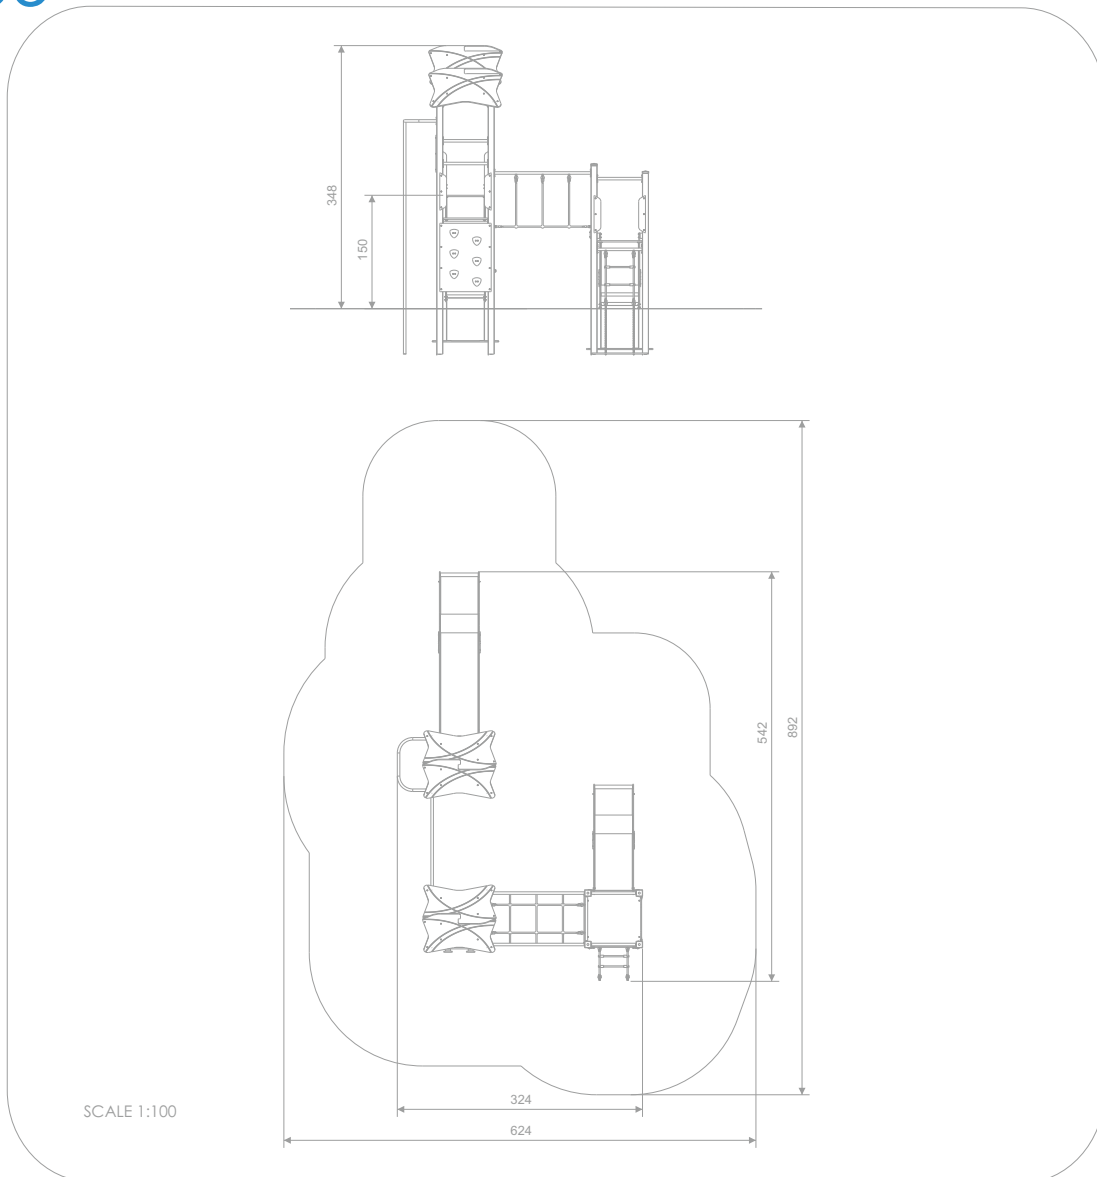

SLIDING

SOCIALIZING

CLIMBING

BALANCING

SPINNING

INFORMATION ABOUT THE PRODUCT

Dimensions	324 x 542 cm
Safety zone	624 x 892 cm
Safety zone area	39,8 m ²
Overall height	348 cm
Free fall height	150 cm
Amount of users	16
Product complies with EN 1176-1:2017-12	YES
Availability of spare parts	YES
Age range	3-14
According to EN 1176-1:2017-12 norm, the product requires applying a safety surface according to the product's free fall height.	

00105

MATERIALS:

<p>PLATES OF THE WALLS MADE OF 12 MM HDPE IN THE HIGHEST QUALITY</p>	<p>ANTI-SLIP HEXA 18 MM PLATFORM PLATE SERIES: SMART</p>	<p>SOLID CONSTRUCTION MADE OF BLACK STEEL, CLEANED THE SANDBLASTING PROCESS</p>
		
<p>SLIDES MADE OF STAINLESS STEEL AISI 304, SIDE PANELS MADE OF HDPE POLYETHYLENE</p>	<p>POLYPROPYLENE ROPES PPMULTISPLIT TYPE WITH A STEEL CORE AND A DIAMETER OF 16 MM</p>	<p>SAFE PIPE PLUGS MADE OF INJECTION MOLDED POLYAMID</p>
		