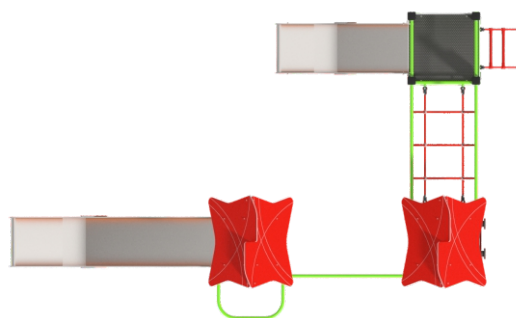

SLIDING

SOCIALIZING

CLIMBING

BALANCING

SPINNING

INFORMATION ABOUT THE PRODUCT

Dimensions	324 x 542 cm
Safety zone	624 x 892 cm
Safety zone area	39,8 m ²
Overall height	348 cm
Free fall height	150 cm
Amount of users	16
Product complies with EN 1176-1:2017-12	YES
Availability of spare parts	YES
Age range	3-14
According to EN 1176-1:2017-12 norm, the product requires applying a safety surface according to the product's free fall height.	

00105

MATERIALS:

<p>PLATES OF THE WALLS MADE OF 12 MM HDPE IN THE HIGHEST QUALITY</p>	<p>ANTI-SLIP HEXA 18 MM PLATFORM PLATE SERIES: SMART</p>	<p>SOLID CONSTRUCTION MADE OF BLACK STEEL, CLEANED THE SANDBLASTING PROCESS</p>
		
<p>SLIDES MADE OF STAINLESS STEEL AISI 304, SIDE PANELS MADE OF HDPE POLYETHYLENE</p>	<p>POLYPROPYLENE ROPES PPMULTISPLIT TYPE WITH A STEEL CORE AND A DIAMETER OF 16 MM</p>	<p>SAFE PIPE PLUGS MADE OF INJECTION MOLDED POLYAMID</p>
		