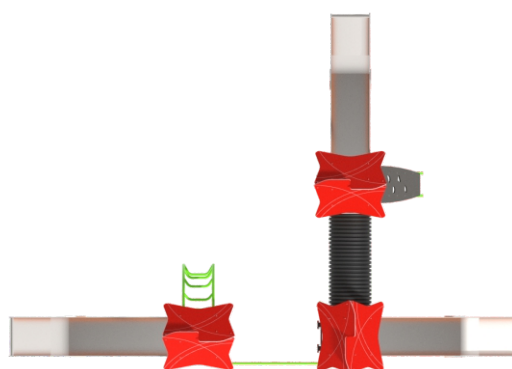

SLIDING

SOCIALIZING

CLIMBING

BALANCING

#### INFORMATION ABOUT THE PRODUCT

Dimensions	688 x 482 cm
Safety zone	1088 x 832 cm
Safety zone area	50 m <sup>2</sup>
Overall height	348 cm
Free fall height	150 cm
Amount of users	16
Product complies with EN 1176-1:2017-12	YES
Availability of spare parts	YES
Age range	3-14

According to EN 1176-1:2017-12 norm, the product requires applying a safety surface according to the product's free fall height.

#### MATERIALS:

<p>PLATES OF THE WALLS MADE OF 12 MM HDPE IN THE HIGHEST QUALITY</p>	<p>ANTI-SLIP HEXA 18 MM PLATFORM PLATE SERIES: SMART</p>	<p>SOLID CONSTRUCTION MADE OF BLACK STEEL, CLEANED THE SANDBLASTING PROCESS</p>
		
<p>SLIDES MADE OF STAINLESS STEEL AISI 304, SIDE PANELS MADE OF HDPE POLYETHYLENE</p>	<p>POLYPROPYLENE ROPES PPMULTISPLIT TYPE WITH A STEEL CORE AND A DIAMETER OF 16 MM</p>	<p>TUBE PASSAGE, POLYPROPYLENE (PP) OUTSIDE DIAMETER 58 CM INSIDE DIAMETER 50 CM</p>
