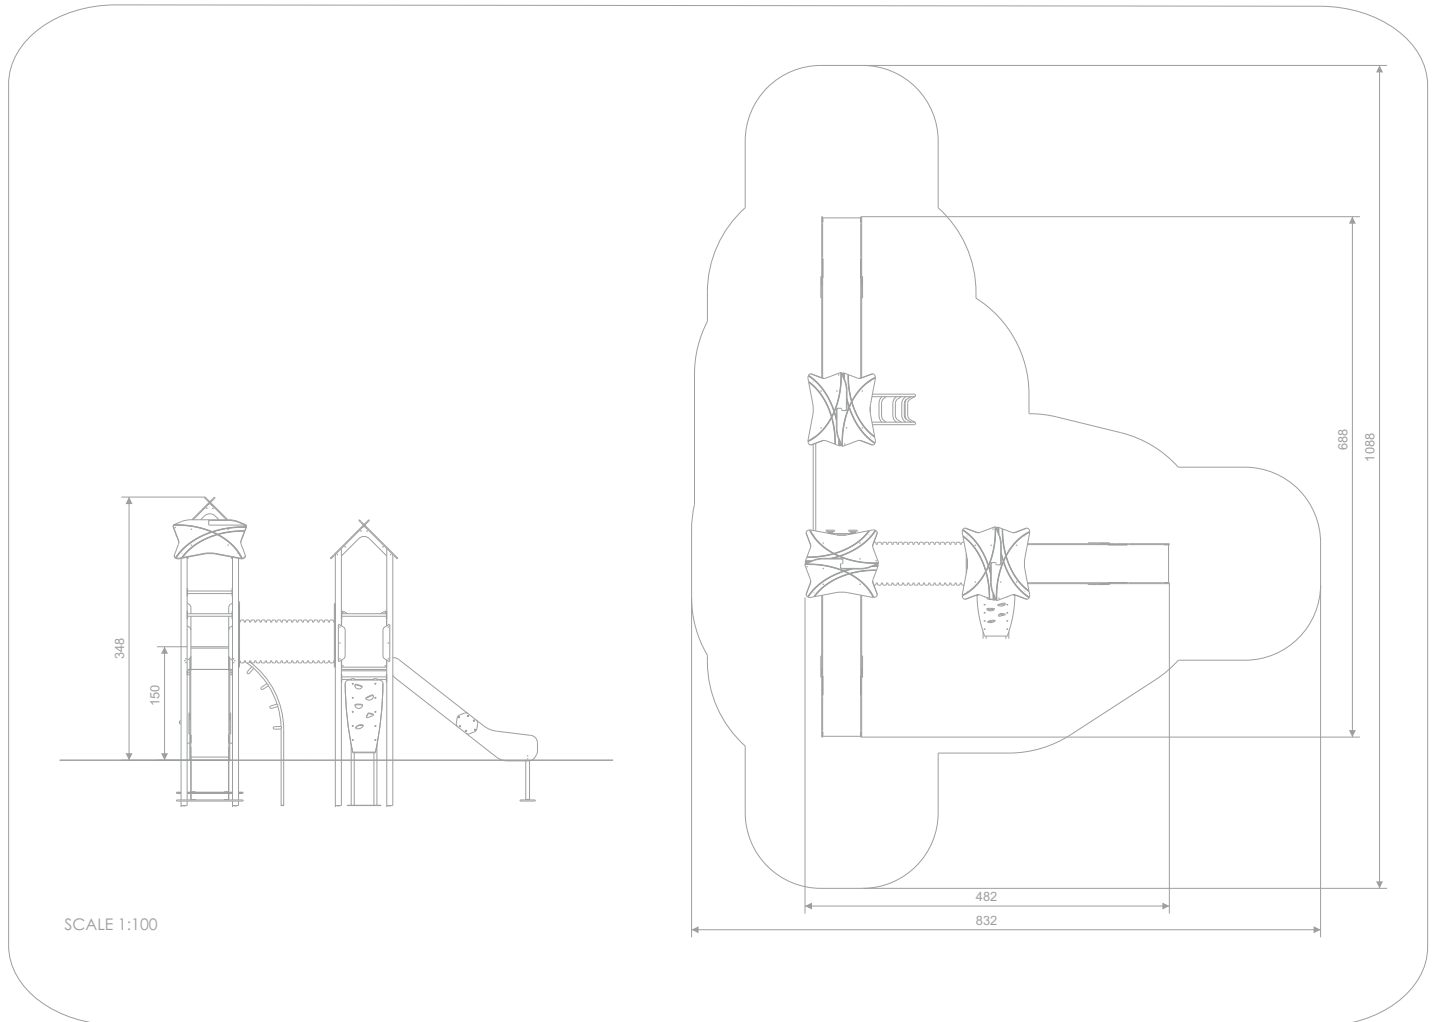

SLIDING

SOCIALIZING

CLIMBING

BALANCING

#### INFORMATION ABOUT THE PRODUCT

Dimensions	688 x 482 cm
Safety zone	1088 x 832 cm
Safety zone area	50 m <sup>2</sup>
Overall height	348 cm
Free fall height	150 cm
Amount of users	16
Product complies with EN 1176-1:2017-12	YES
Availability of spare parts	YES
Age range	3-14

According to EN 1176-1:2017-12 norm, the product requires applying a safety surface according to the product's free fall height.

#### MATERIALS:

<p>PLATES OF THE WALLS MADE OF 12 MM HDPE IN THE HIGHEST QUALITY</p>	<p>ANTI-SLIP HEXA 18 MM PLATFORM PLATE SERIES: SMART</p>	<p>SOLID CONSTRUCTION MADE OF BLACK STEEL, CLEANED THE SANDBLASTING PROCESS</p>
		
<p>SLIDES MADE OF STAINLESS STEEL AISI 304, SIDE PANELS MADE OF HDPE POLYETHYLENE</p>	<p>POLYPROPYLENE ROPES PPMULTISPLIT TYPE WITH A STEEL CORE AND A DIAMETER OF 16 MM</p>	<p>TUBE PASSAGE, POLYPROPYLENE (PP) OUTSIDE DIAMETER 58 CM INSIDE DIAMETER 50 CM</p>
