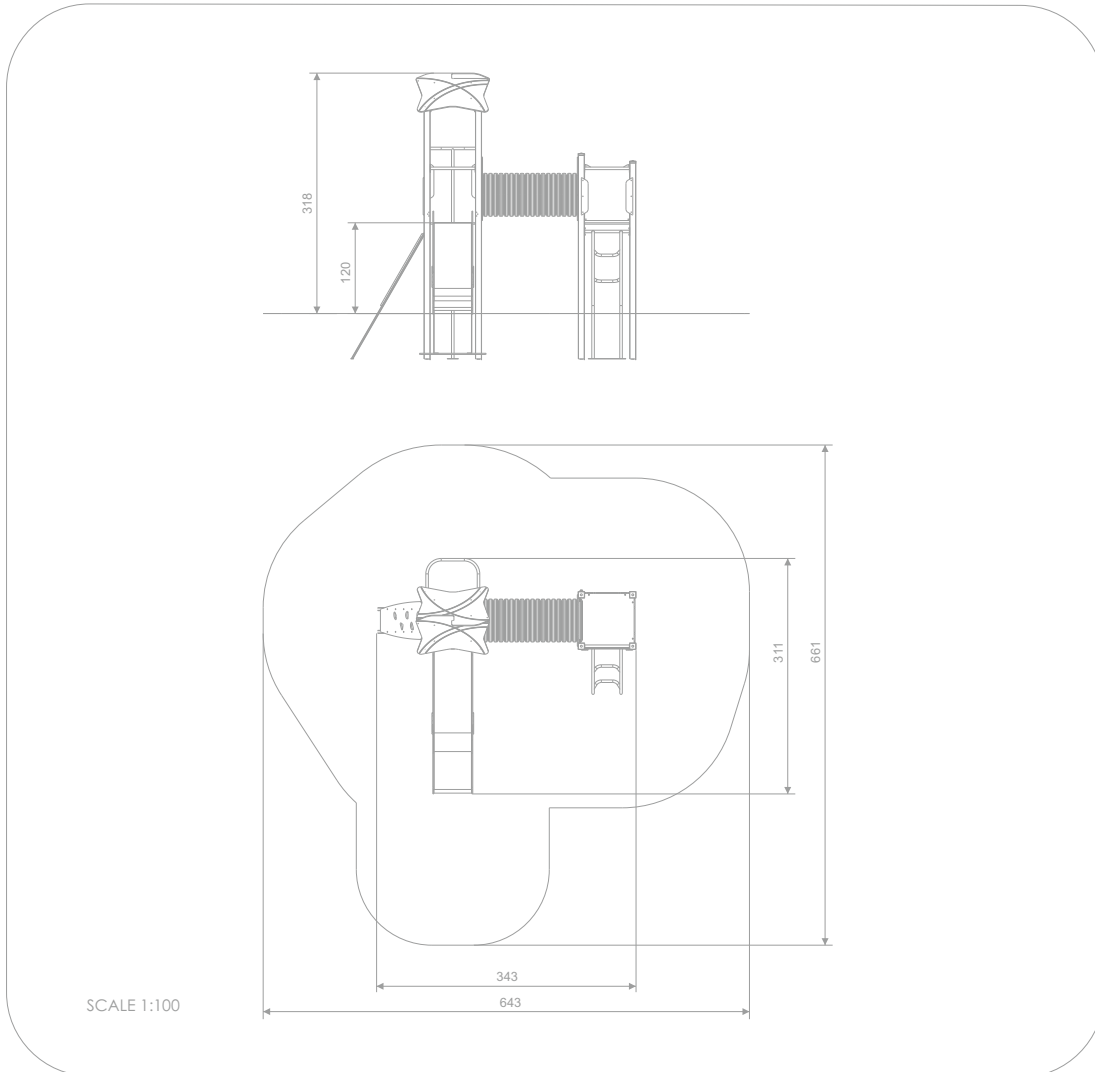

SLIDING

SOCIALIZING

CLIMBING

INFORMATION ABOUT THE PRODUCT

Dimensions	311 x 343 cm
Safety zone	661 x 643 cm
Safety zone area	30 m ²
Overall height	318 cm
Free fall height	120 cm
Amount of users	9
Product complies with EN 1176-1:2017-12	YES
Availability of spare parts	YES
Age range	3-14

According to EN 1176-1:2017-12 norm, the product requires applying a safety surface according to the product's free fall height.

MATERIALS:

<p>PLATES OF THE WALLS MADE OF 12 MM HDPE IN THE HIGHEST QUALITY</p>	<p>ANTI-SLIP HEXA 18 MM PLATFORM PLATE SERIES: SMART</p>	<p>SOLID CONSTRUCTION MADE OF BLACK STEEL, CLEANED THE SANDBLASTING PROCESS</p>	
<p>SLIDES MADE OF STAINLESS STEEL AISI 304, SIDE PANELS MADE OF HDPE POLYETHYLENE</p>	<p>POLYPROPYLENE ROPES PPMULTISPLIT TYPE WITH A STEEL CORE AND A DIAMETER OF 16 MM</p>	<p>TUBE PASSAGE, POLYPROPYLENE (PP) OUTSIDE DIAMETER 58 CM INSIDE DIAMETER 50 CM</p>	<p>SAFE PIPE PLUGS MADE OF INJECTION MOLDED POLYAMID</p>