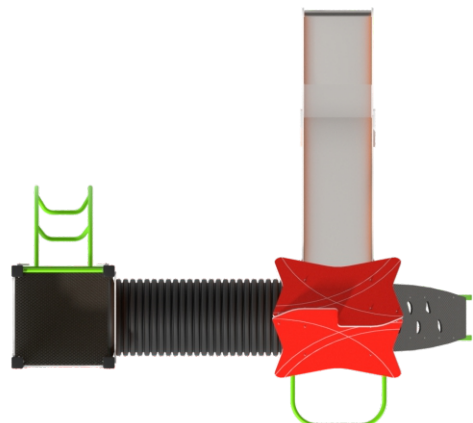

SLIDING

SOCIALIZING

CLIMBING

INFORMATION ABOUT THE PRODUCT

Dimensions	311 x 343 cm
Safety zone	661 x 643 cm
Safety zone area	30 m ²
Overall height	318 cm
Free fall height	120 cm
Amount of users	9
Product complies with EN 1176-1:2017-12	YES
Availability of spare parts	YES
Age range	3-14

According to EN 1176-1:2017-12 norm, the product requires applying a safety surface according to the product's free fall height.

MATERIALS:

<p>PLATES OF THE WALLS MADE OF 12 MM HDPE IN THE HIGHEST QUALITY</p>	<p>ANTI-SLIP HEXA 18 MM PLATFORM PLATE SERIES: SMART</p>	<p>SOLID CONSTRUCTION MADE OF BLACK STEEL, CLEANED THE SANDBLASTING PROCESS</p>	
<p>SLIDES MADE OF STAINLESS STEEL AISI 304, SIDE PANELS MADE OF HDPE POLYETHYLENE</p>	<p>POLYPROPYLENE ROPES PPMULTISPLIT TYPE WITH A STEEL CORE AND A DIAMETER OF 16 MM</p>	<p>TUBE PASSAGE, POLYPROPYLENE (PP) OUTSIDE DIAMETER 58 CM INSIDE DIAMETER 50 CM</p>	<p>SAFE PIPE PLUGS MADE OF INJECTION MOLDED POLYAMID</p>