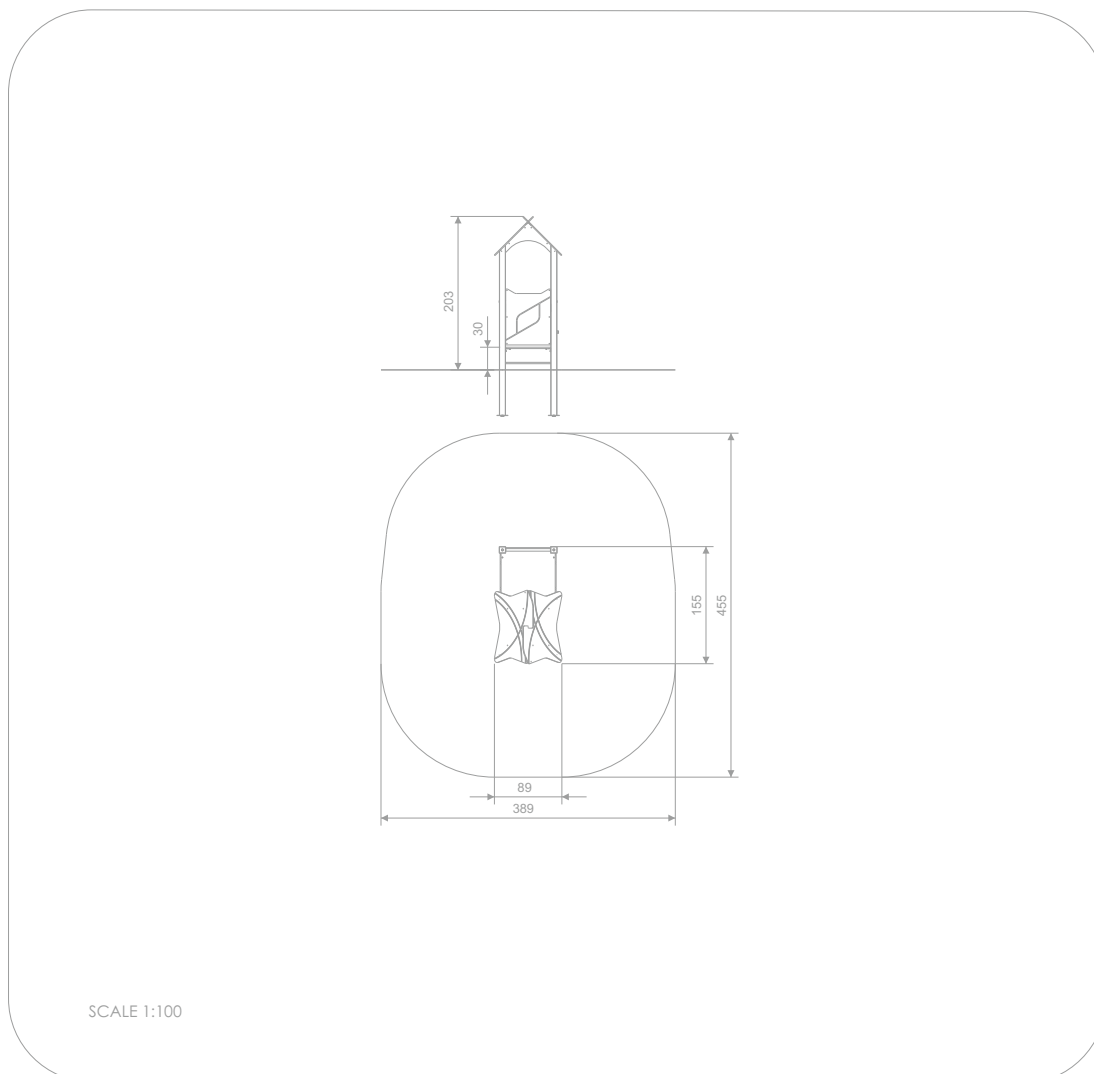

SOCIALIZING

SENSORIAL
INTEGRATION

INFORMATION ABOUT THE PRODUCT

Dimensions	89 x 155 cm
Safety zone	389 x 455 cm
Safety zone area	15,6 m ²
Overall height	203 cm
Free fall height	23 cm
Amount of users	4
Product complies with EN 1176-1:2017-12	YES
Availability of spare parts	YES
Age range	1-8
<small>According to EN 1176-1:2017-12 norm, the product requires applying a safety surface according to the product's free fall height.</small>	

00112

MATERIALS:

PLATES OF THE WALLS MADE OF 12 MM HDPE IN THE HIGHEST QUALITY

ANTI-SLIP HEXA 18 MM PLATFORM PLATE SERIES: SMART

SOLID CONSTRUCTION MADE OF BLACK STEEL, CLEANED THE SANDBLASTING PROCESS

SAFE PIPE PLUGS MADE OF INJECTION MOLDED POLYAMID