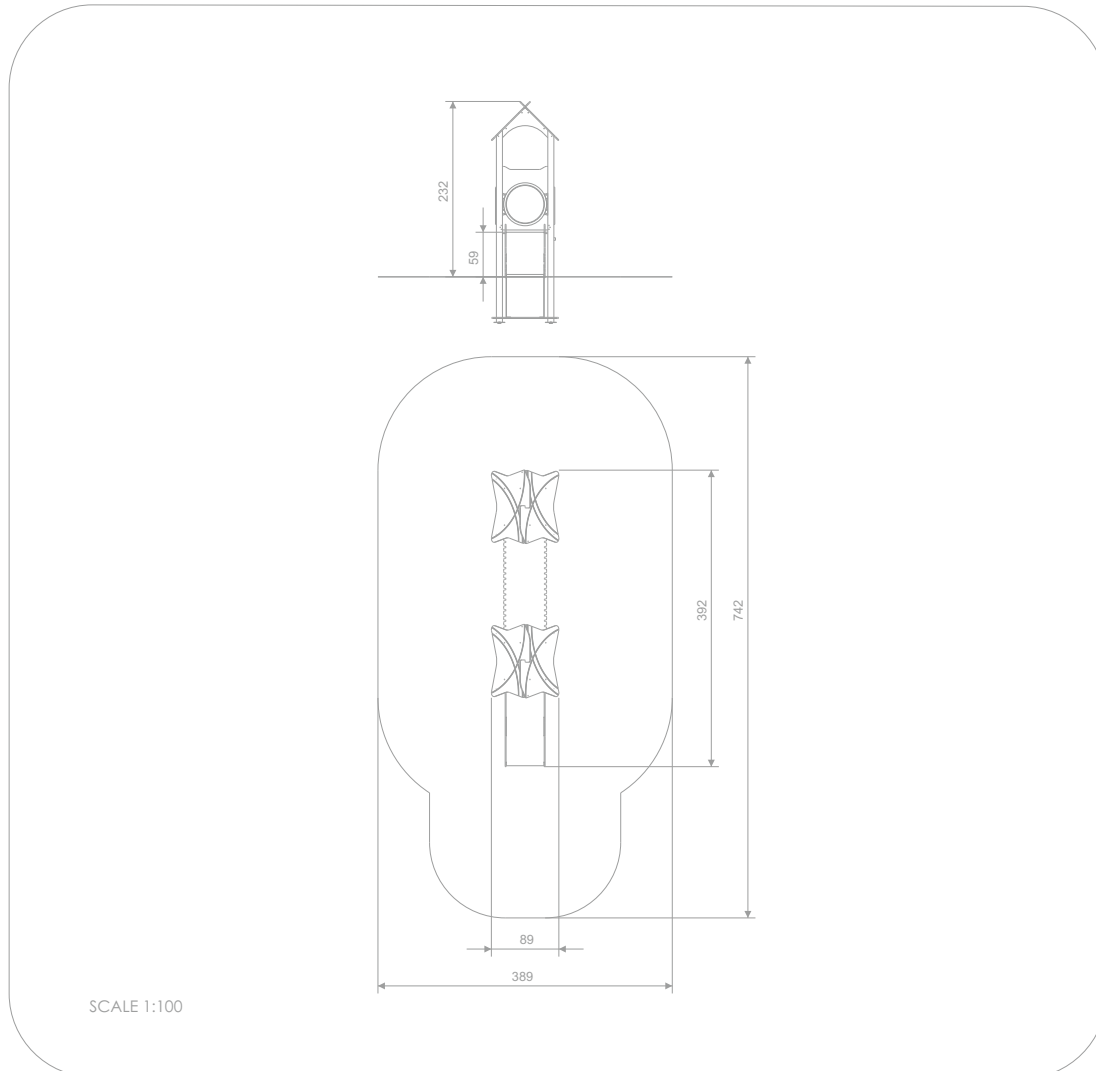

SLIDING

SOCIALIZING

CLIMBING

INFORMATION ABOUT THE PRODUCT

Dimensions	89 x 392 cm
Safety zone	389 x 742 cm
Safety zone area	24,7 m ²
Overall height	232 cm
Free fall height	59 cm
Amount of users	8
Product complies with EN 1176-1:2017-12	YES
Availability of spare parts	YES
Age range	1-8

According to EN 1176-1:2017-12 norm, the product requires applying a safety surface according to the product's free fall height.

00115

MATERIALS:

<p>PLATES OF THE WALLS MADE OF 12 MM HDPE IN THE HIGHEST QUALITY</p>	<p>ANTI-SLIP HEXA 18 MM H PLATFORM PLATE SERIES: SMART</p>	<p>SOLID CONSTRUCTION MADE OF BLACK STEEL, CLEANED THE SANDBLASTING PROCESS</p>
		
<p>SLIDES MADE OF STAINLESS STEEL AISI 304, SIDE PANELS MADE OF HDPE POLYETHYLENE</p>	<p>TUBE PASSAGE, POLYPROPYLENE (PP) OUTSIDE DIAMETER 58 CM INSIDE DIAMETER 50 CM</p>	
