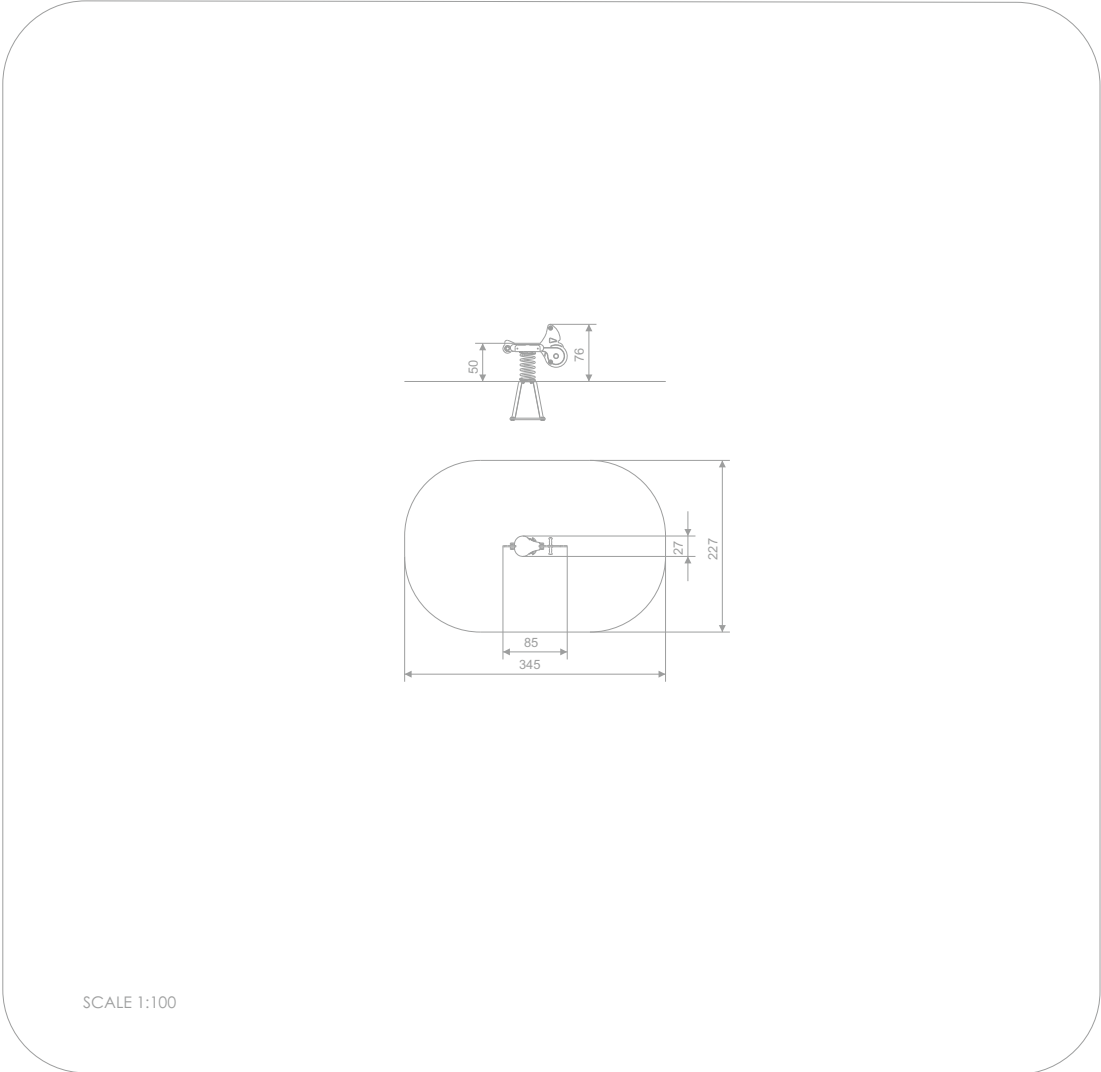

00122

MATERIALS:

PLATES OF THE WALLS MADE OF 12 MM HDPE IN THE HIGHEST QUALITY	HANDHOLD MADE OF INJECTION MOLDED POLYAMIDE	SPRINGERS' SPRINGS MADE OF SPRING STEEL