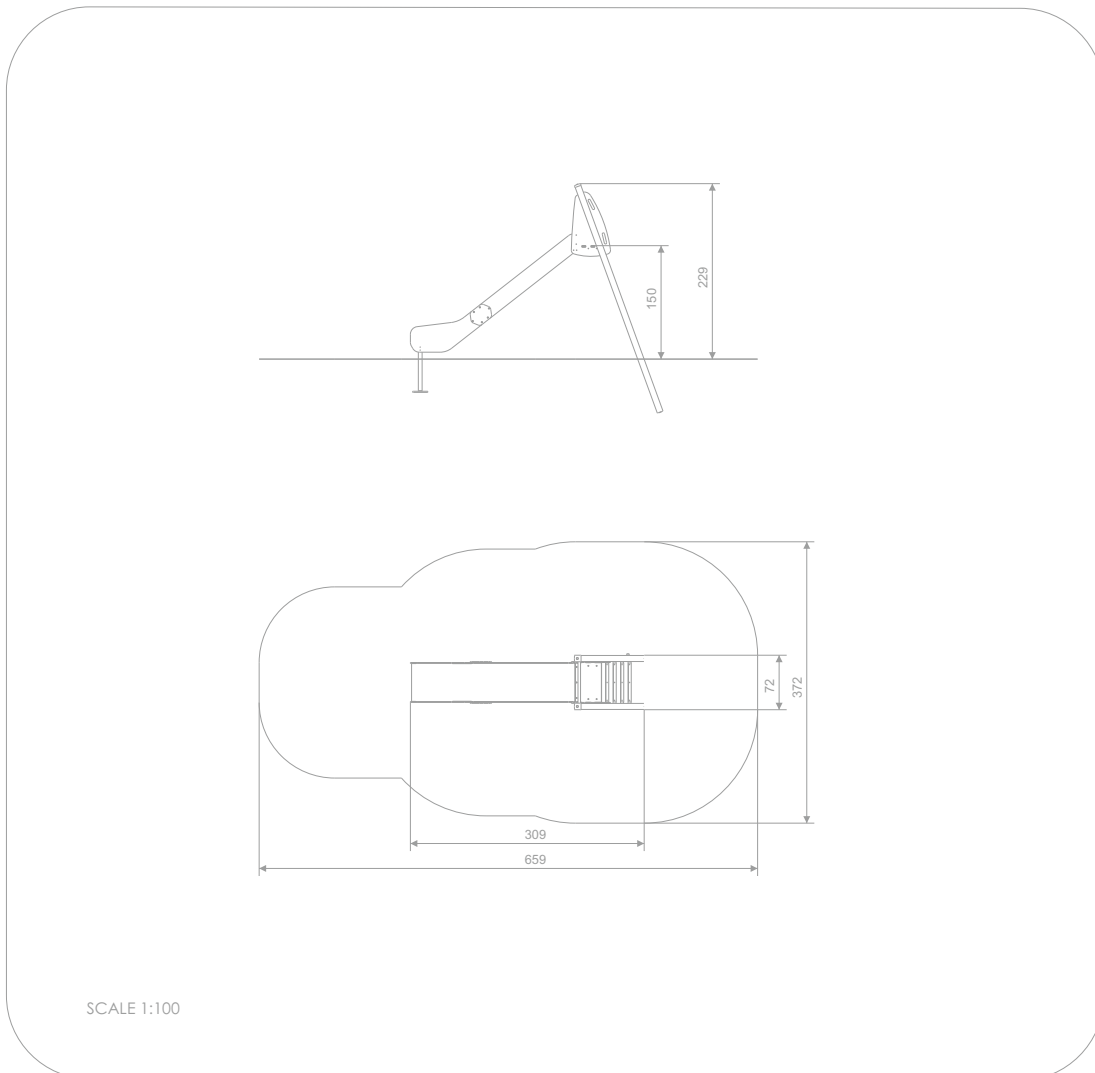

#### INFORMATION ABOUT THE PRODUCT

Dimensions	72 x 309 cm
Safety zone	372 x 659 cm
Safety zone area	20,2 m <sup>2</sup>
Overall height	229 cm
Free fall height	150 cm
Amount of users	3
Product complies with EN 1176-1:2017-12	YES
Availability of spare parts	YES
Age range	3-12

According to EN 1176-1:2017-12 norm, the product requires applying a safety surface according to the product's free fall height.

#### MATERIALS:

PLATES OF THE WALLS  
MADE OF 12 MM HDPE IN  
THE HIGHEST QUALITY

ANTI-SLIP HEXA 18 MM H  
PLATFORM PLATE  
SERIES: SMART

SOLID CONSTRUCTION MADE  
OF BLACK STEEL. CLEANED THE  
SANDBLASTING PROCESS

SLIDES MADE OF STAINLESS  
STEEL AISI 304, SIDE PANELS  
MADE OF HDPE  
POLYETHYLENE