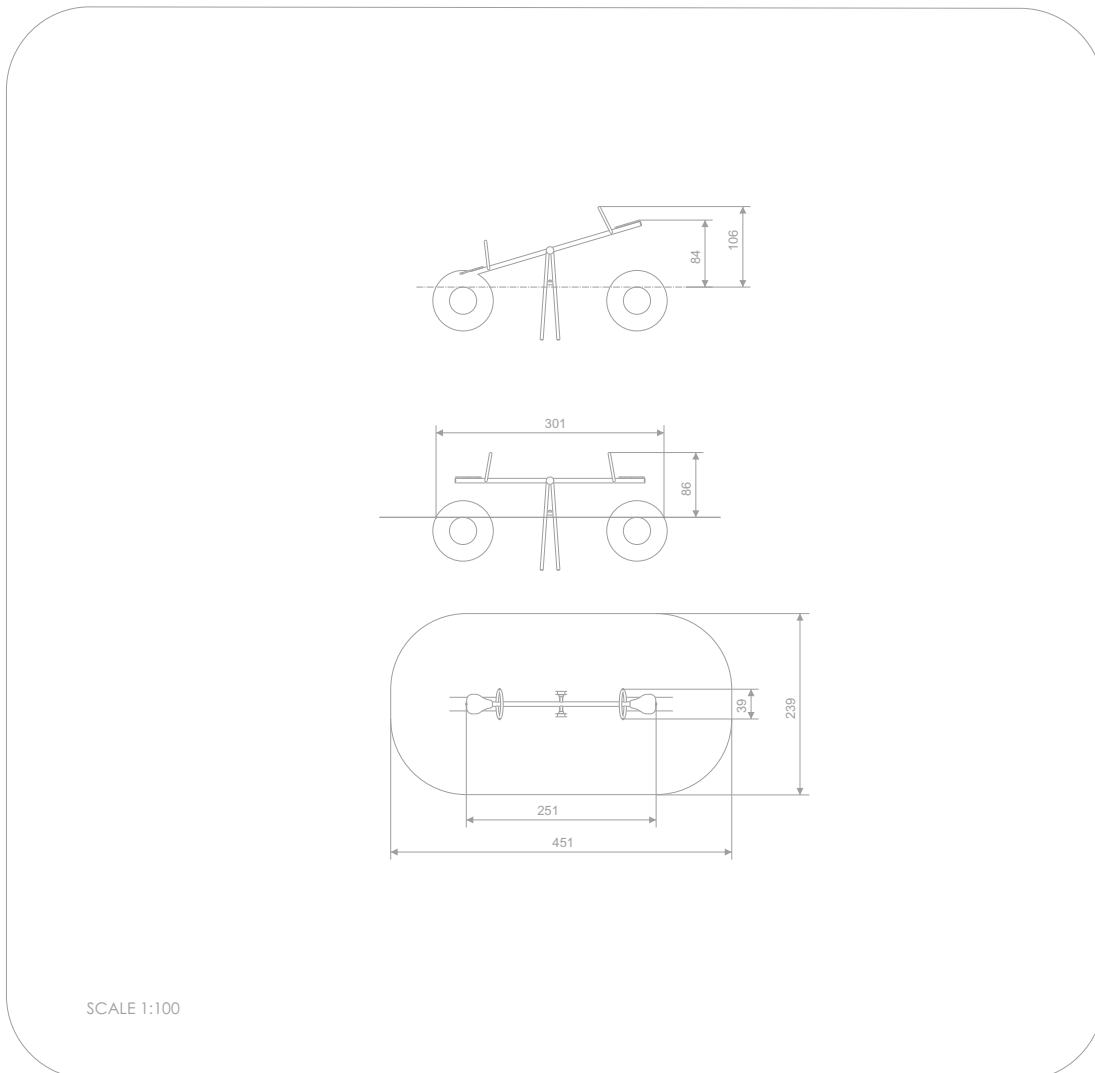

#### INFORMATION ABOUT THE PRODUCT

Dimensions	39 x 251 cm
Safety zone	239 x 451 cm
Safety zone area	10 m <sup>2</sup>
Overall height	106 cm
Free fall height	84 cm
Amount of users	2
Product complies with EN 1176-1:2017-12	YES
Availability of spare parts	YES
Age range	3-12
<small>According to EN 1176-1:2017-12 norm, the product requires applying a safety surface according to the product's free fall height.</small>	

#### MATERIALS:

PLATE OF THE WALLS  
MADE OF 12 MM HDPE IN  
THE HIGHEST QUALITY

SOLID CONSTRUCTION MADE  
OF BLACK STEEL, CLEANED THE  
SANDBLASTING PROCESS