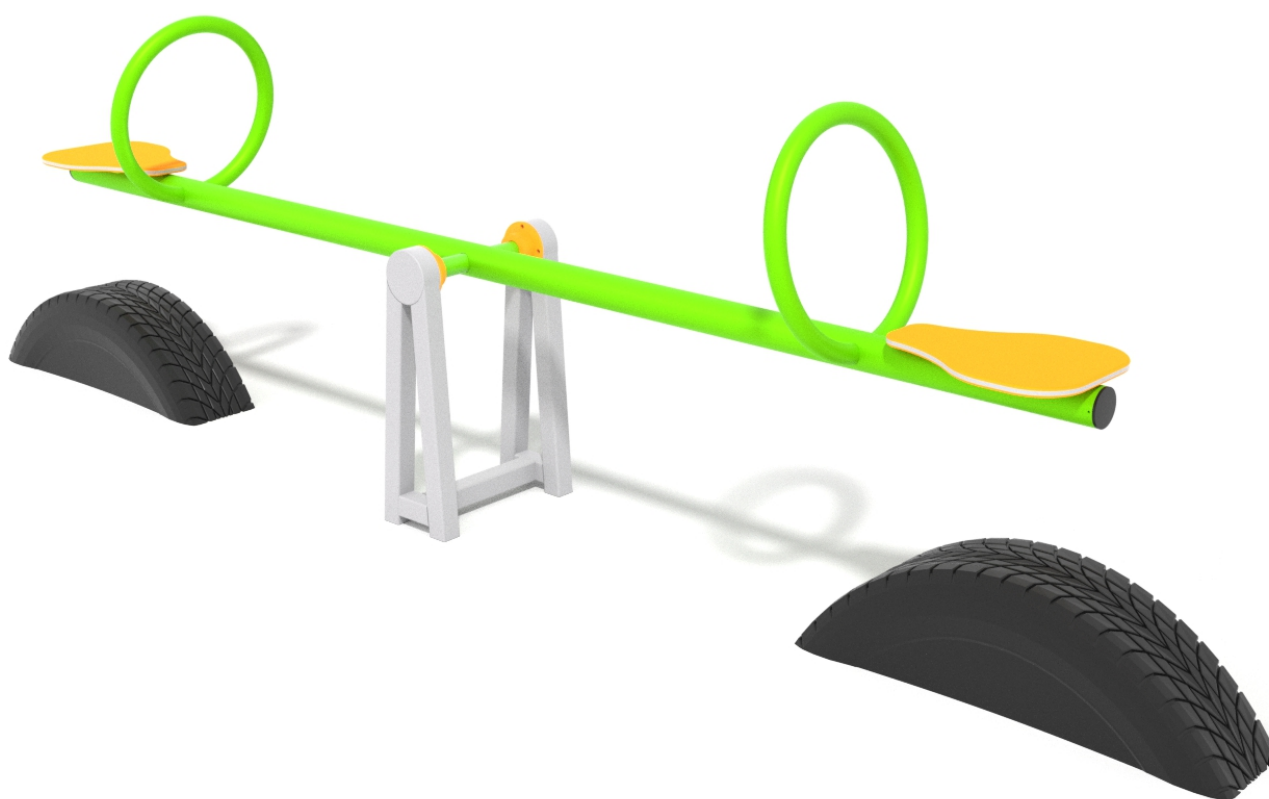

SOCIALIZING

SENSORIAL  
INTEGRATION

ROCKING

#### INFORMATION ABOUT THE PRODUCT

Dimensions	39 x 251 cm
Safety zone	239 x 451 cm
Safety zone area	10 m <sup>2</sup>
Overall height	106 cm
Free fall height	84 cm
Amount of users	2
Product complies with EN 1176-1:2017-12	YES
Availability of spare parts	YES
Age range	3-12
<small>According to EN 1176-1:2017-12 norm, the product requires applying a safety surface according to the product's free fall height.</small>	

#### MATERIALS:

PLATE OF THE WALLS  
MADE OF 12 MM HDPE IN  
THE HIGHEST QUALITY

SOLID CONSTRUCTION MADE  
OF BLACK STEEL, CLEANED THE  
SANDBLASTING PROCESS