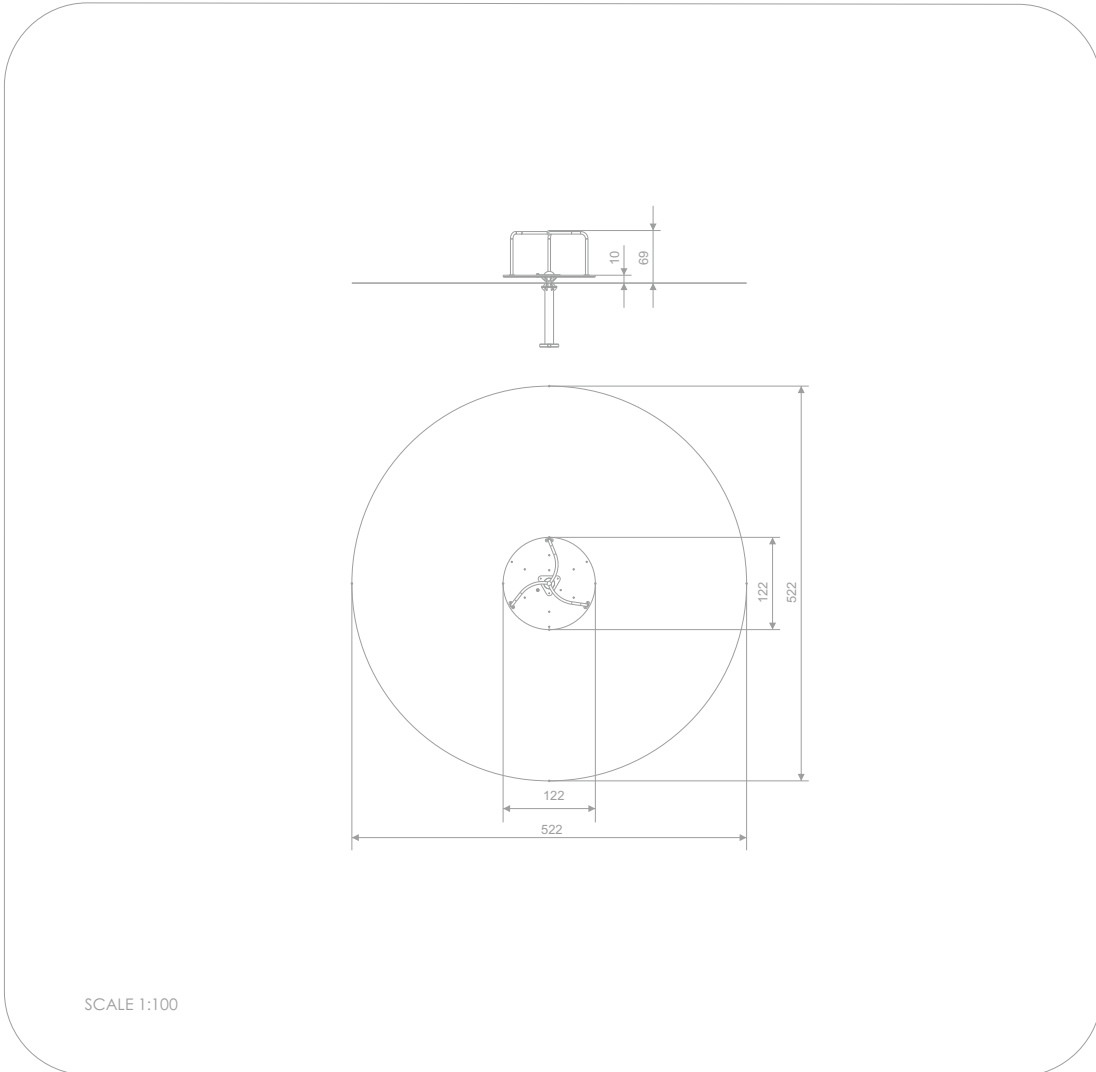

SOCIALIZING

SENSORIAL
INTEGRATION

SPINNING

INFORMATION ABOUT THE PRODUCT

Dimensions	122 x 122 cm
Safety zone	522 x 522 cm
Safety zone area	21,4 m ²
Overall height	69 cm
Free fall height	69 cm
Amount of users	4
Product complies with EN 1176-1:2017-12	YES
Availability of spare parts	YES
Age range	3-12
<small>According to EN 1176-1:2017-12 norm, the product requires applying a safety surface according to the product's free fall height.</small>	

MATERIALS:

ANTI-SLIP HEXA 18 MM H
PLATFORM PLATE
SERIES: SMART

STAINLESS STEEL AISI 304