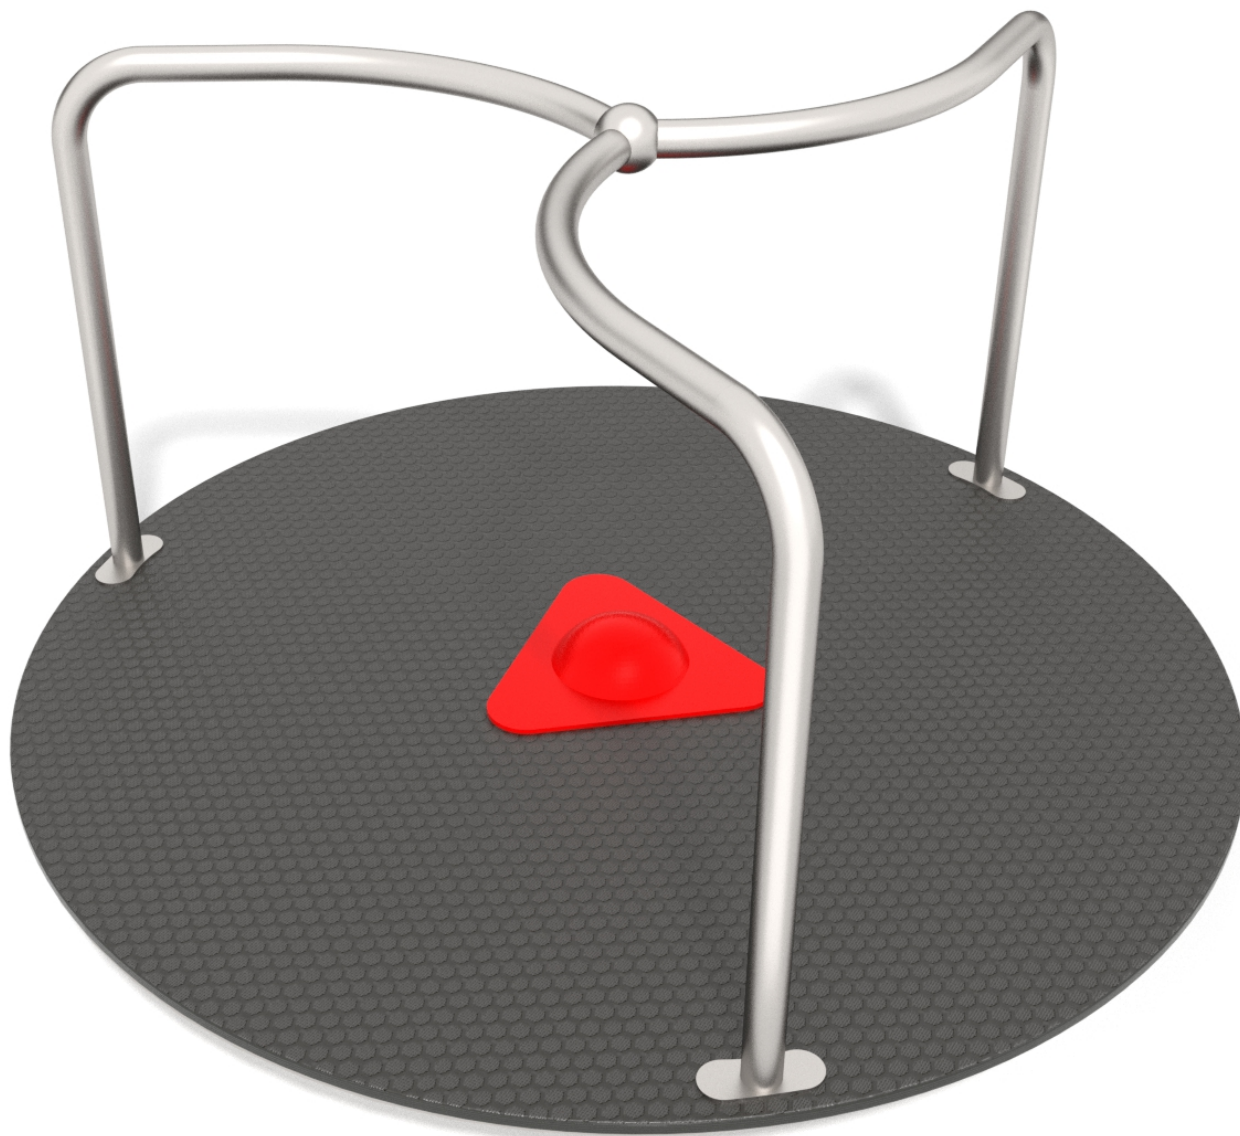

SOCIALIZING

SENSORIAL
INTEGRATION

SPINNING

INFORMATION ABOUT THE PRODUCT

Dimensions	122 x 122 cm
Safety zone	522 x 522 cm
Safety zone area	21,4 m ²
Overall height	69 cm
Free fall height	69 cm
Amount of users	4
Product complies with EN 1176-1:2017-12	YES
Availability of spare parts	YES
Age range	3-12
<small>According to EN 1176-1:2017-12 norm, the product requires applying a safety surface according to the product's free fall height.</small>	

MATERIALS:

ANTI-SLIP HEXA 18 MM H
PLATFORM PLATE
SERIES: SMART

STAINLESS STEEL AISI 304