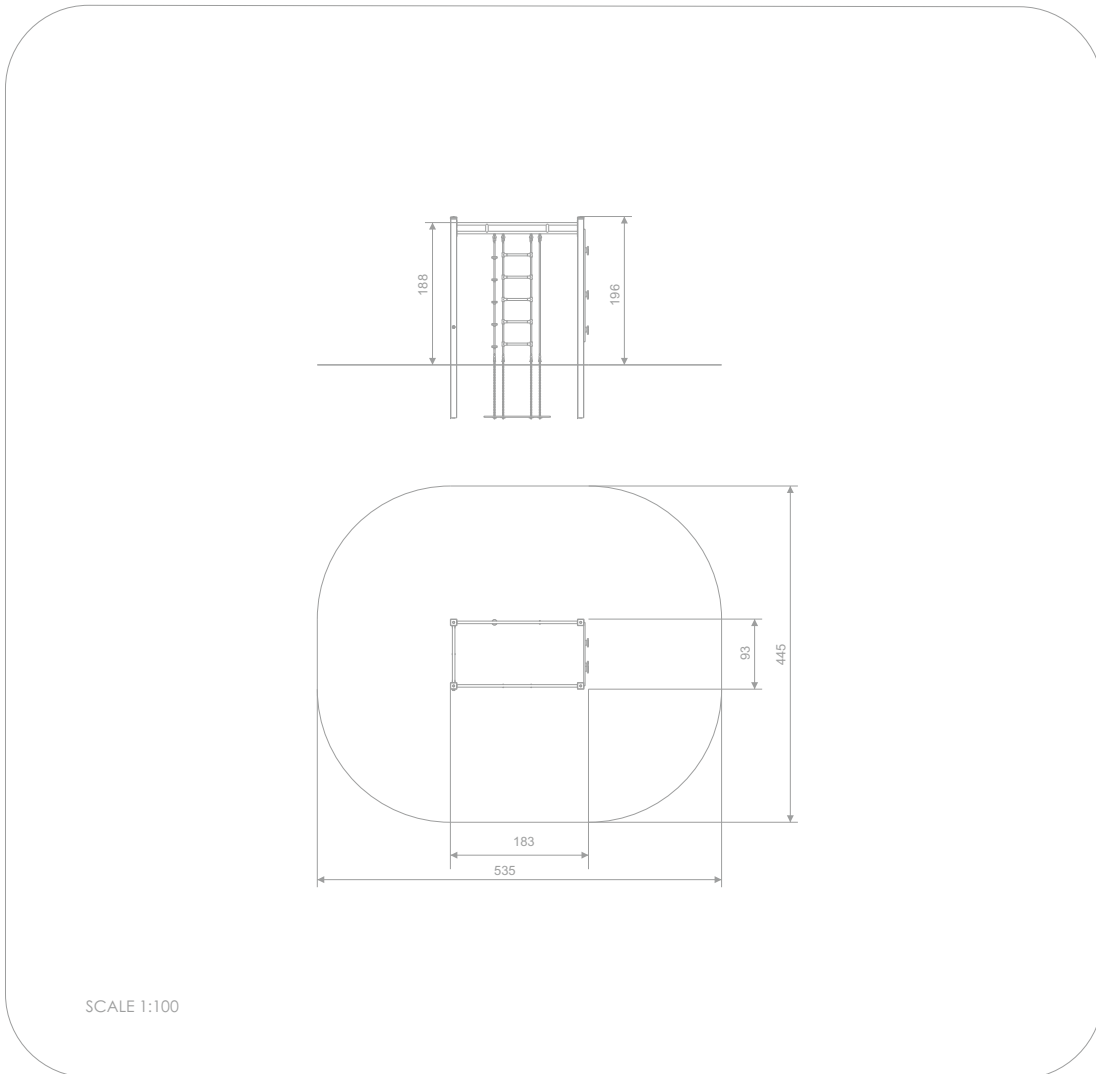

SOCIALIZING

CLIMBING

BALANCING

SENSORIAL INTEGRATION

INFORMATION ABOUT THE PRODUCT

Dimensions	93 x 183 cm
Safety zone	445 x 535 cm
Safety zone area	21,1 m ²
Overall height	196 cm
Free fall height	189 cm
Amount of users	5
Product complies with EN 1176-1:2017-12	YES
Availability of spare parts	YES
Age range	3-14

According to EN 1176-1:2017-12 norm, the product requires applying a safety surface according to the product's free fall height.

00763

MATERIALS:

SOLID CONSTRUCTION MADE OF BLACK STEEL, CLEANED THE SANDBLASTING PROCESS

POLYPROPYLENE ROPES PPMULTISPLIT TYPE WITH A STEEL CORE AND A DIAMETER OF 16 MM

SAFE PIPE PLUGS MADE OF INJECTION MOLDED POLYAMID

ANTI-SLIP HEXA 18 MM H PLATFORM PLATE SERIES: SMART