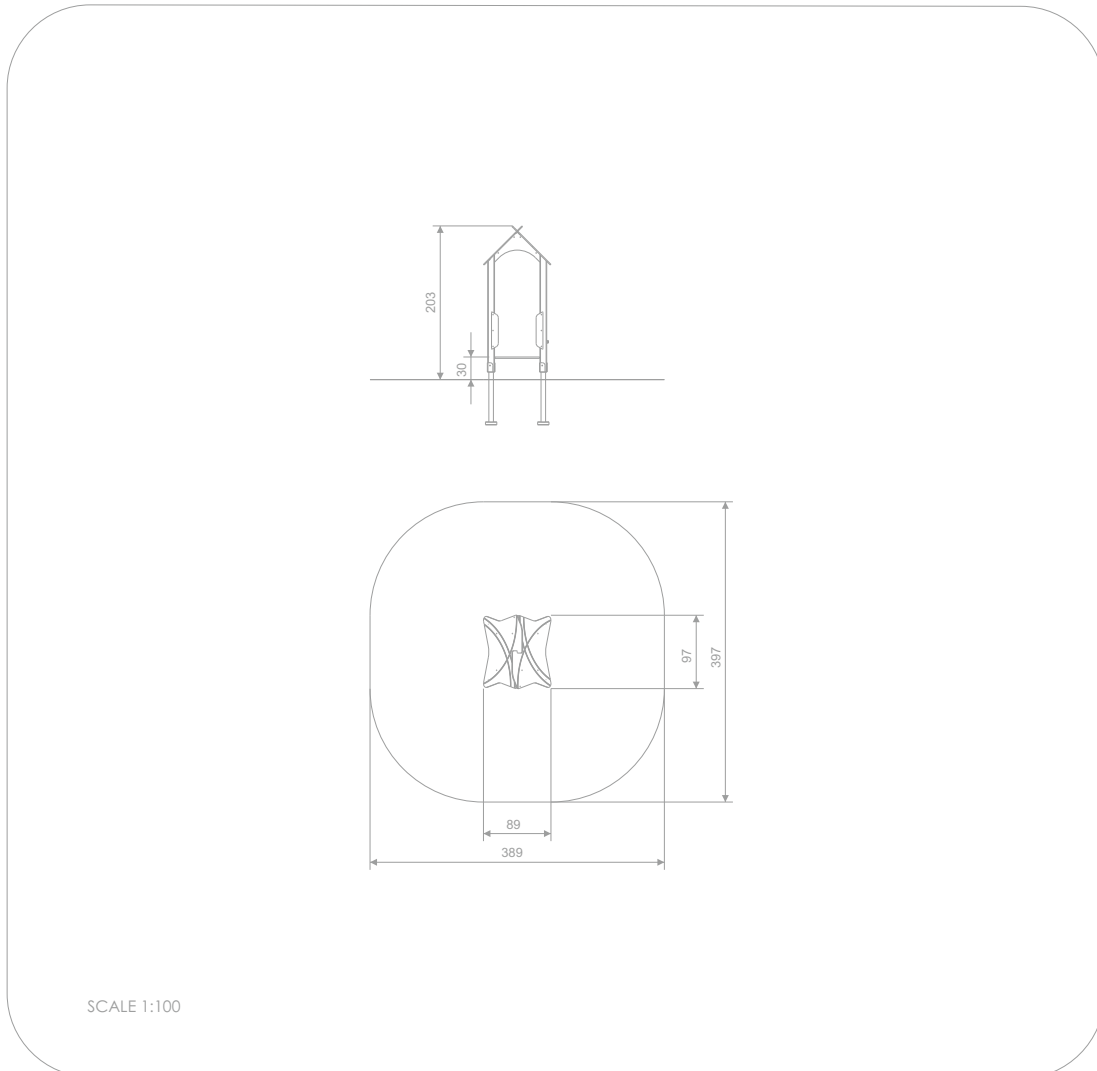

#### INFORMATION ABOUT THE PRODUCT

Dimensions	89 x 97 cm
Safety zone	389 x 397 cm
Safety zone area	13,5 m <sup>2</sup>
Overall height	203 cm
Free fall height	30 cm
Amount of users	2
Product complies with EN 1176-1:2017-12	YES
Availability of spare parts	YES
Age range	1-8

According to EN 1176-1:2017-12 norm, the product requires applying a safety surface according to the product's free fall height.

### MATERIALS:

PLATES OF THE WALLS  
MADE OF 12 MM HDPE IN  
THE HIGHEST QUALITY

ANTI-SLIP HEXA 18 MM H  
PLATFORM PLATE  
SERIES: SMART

SOLID CONSTRUCTION MADE  
OF WOOD, 90x90 MM