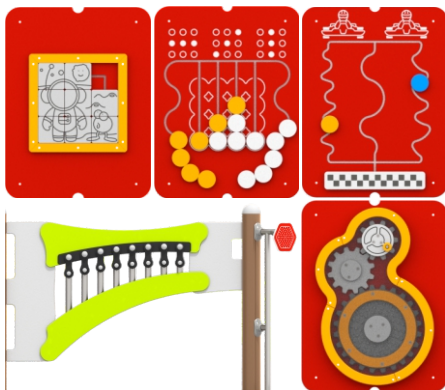

### INFORMATION ABOUT THE PRODUCT

Dimensions	1191 x 958 cm
Safety zone	1588 x 1305 cm
Safety zone area	144 m <sup>2</sup>
Overall height	498 cm
Free fall height	180 cm
Amount of users	51
The heaviest element	50 kg
The biggest element	5 m
Product complies with EN 1176-1:2017-12	YES
Availability of spare parts	YES
Age range	1-12

According to EN 1176-1:2017-12 norm, the product requires applying a safety surface according to the product's free fall height.

## 1227

OCEAN BLUE

FRESH GREEN

INTERACTIVE PANELS:

MATERIALS:

<p>STEEL CONSTRUCTION: Ø114 PIPES, POWDER GALVANIZED AND COVERED IN POWDER COATING PAINT</p>	<p>FIXING FOR ROOFS: STAINLESS STEEL AISI304</p>	<p>PANELS: HDPE 15 MM</p>
<p>PLATFORM: STEEL SHEET GALVANIZED AND COVERED WITH POWDER COATING PAINT + HPL 6 MM</p>	<p>SLIDES AND ROOFS ARE MADE USING ROTOMOULDED TECHNIQUE USING LDPE MATERIAL.</p>	<p>CLIMBING WALLS AND SIDES OF STAIRS: HPL 13 MM</p>