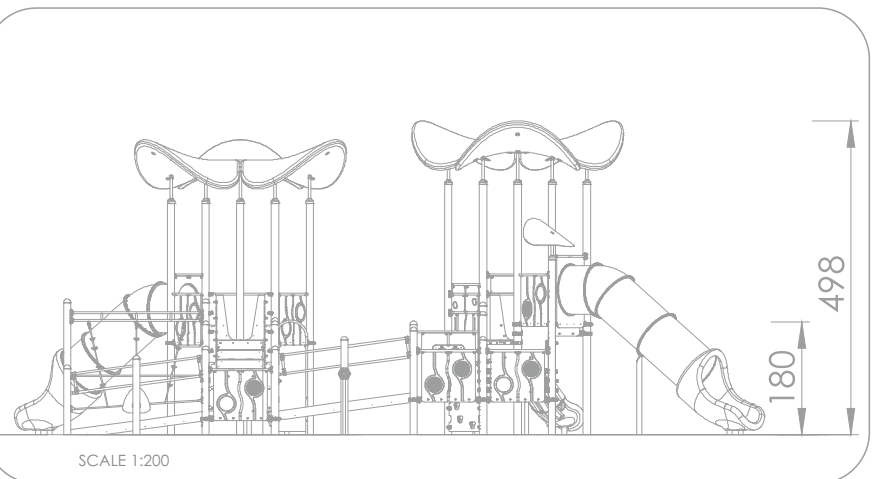

INTERACTIVE PANELS: