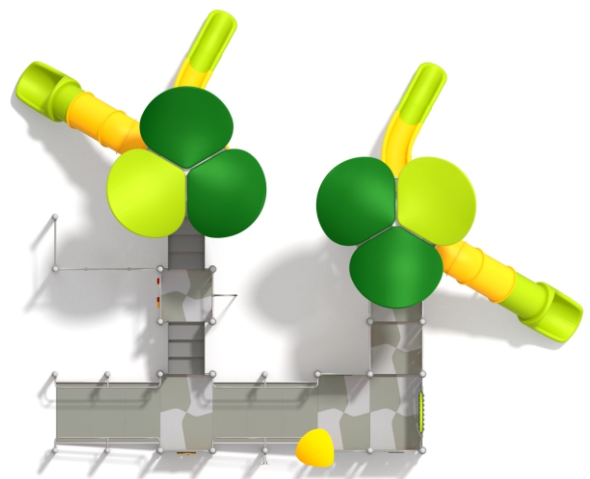

## 1227

SLIDING

SOCIALIZING

CLIMBING

JUMPING

BALANCING

SENSORIAL INTEGRATION

### INFORMATION ABOUT THE PRODUCT

Dimensions	1191 x 958 cm
Safety zone	1588 x 1305 cm
Safety zone area	144 m <sup>2</sup>
Overall height	498 cm
Free fall height	180 cm
Amount of users	51
The heaviest element	50 kg
The biggest element	5 m
Product complies with EN 1176-1:2017-12	YES
Availability of spare parts	YES
Age range	1-12

According to EN 1176-1:2017-12 norm, the product requires applying a safety surface according to the product's free fall height.

## 1227

OCEAN BLUE

FRESH GREEN

INTERACTIVE PANELS:

MATERIALS:

<p>STEEL CONSTRUCTION: Ø114 PIPES, POWDER GALVANIZED AND COVERED IN POWDER COATING PAINT</p>	<p>FIXING FOR ROOFS: STAINLESS STEEL AISI304</p>	<p>PANELS: HDPE 15 MM</p>
<p>PLATFORM: STEEL SHEET GALVANIZED AND COVERED WITH POWDER COATING PAINT + HPL 6 MM</p>	<p>SLIDES AND ROOFS ARE MADE USING ROTOMOULDED TECHNIQUE USING LDPE MATERIAL.</p>	<p>CLIMBING WALLS AND SIDES OF STAIRS: HPL 13 MM</p>