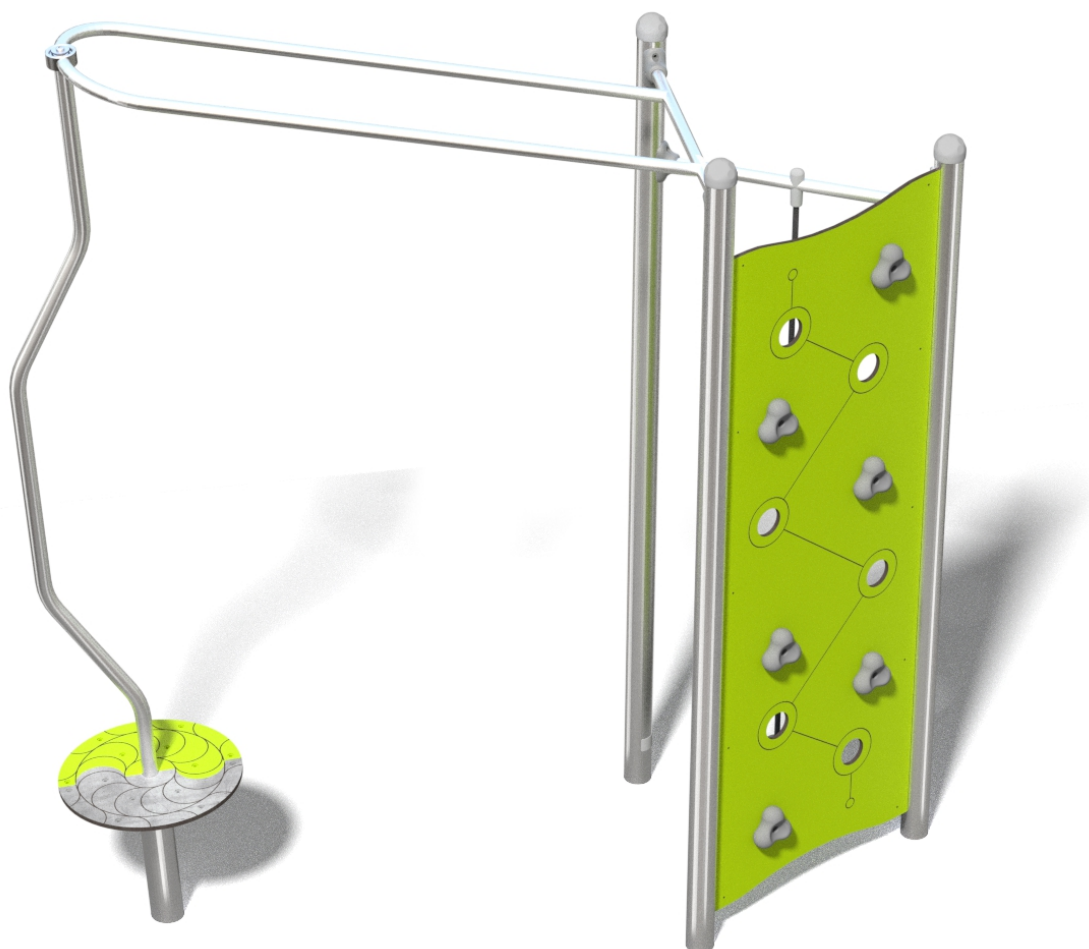

SOCIALIZING

CLIMBING

INFORMATION ABOUT THE PRODUCT

Dimensions	246 x 88 cm
Safety zone	585 x 490 cm
Safety zone area	22 m ²
Overall height	262 cm
Free fall height	225 cm
Amount of users	4
Product complies with EN 1176-1:2017-12	YES
Availability of spare parts	YES
Age range	3-12
According to EN 1176-1:2017-12 norm, the product requires applying a safety surface according to the product's free fall height.	

MATERIALS:

<p>CONSTRUCTION MADE OF STAINLESS STEEL AISI 304</p>	<p>SAFE PIPE PLUGS MADE OF INJECTION MOLDED POLYAMID</p>	<p>ROPE LADDER STEPS AND ROPE KNOTS MADE OF INJECTION MOLDED POLYAMIDE</p>
		
<p>PLATES OF THE WALLS AND PLATFORMS MADE OF COLOURFUL 13 MM HPL</p>	<p>CLIMBING ROCKS MADE OF CHIPPINGS AND COLOURFUL POLYESTER RESIN</p>	<p>PLATE AND ROPE CONNECTORS MADE OF INJECTION MOLDED POLYAMIDE</p>
