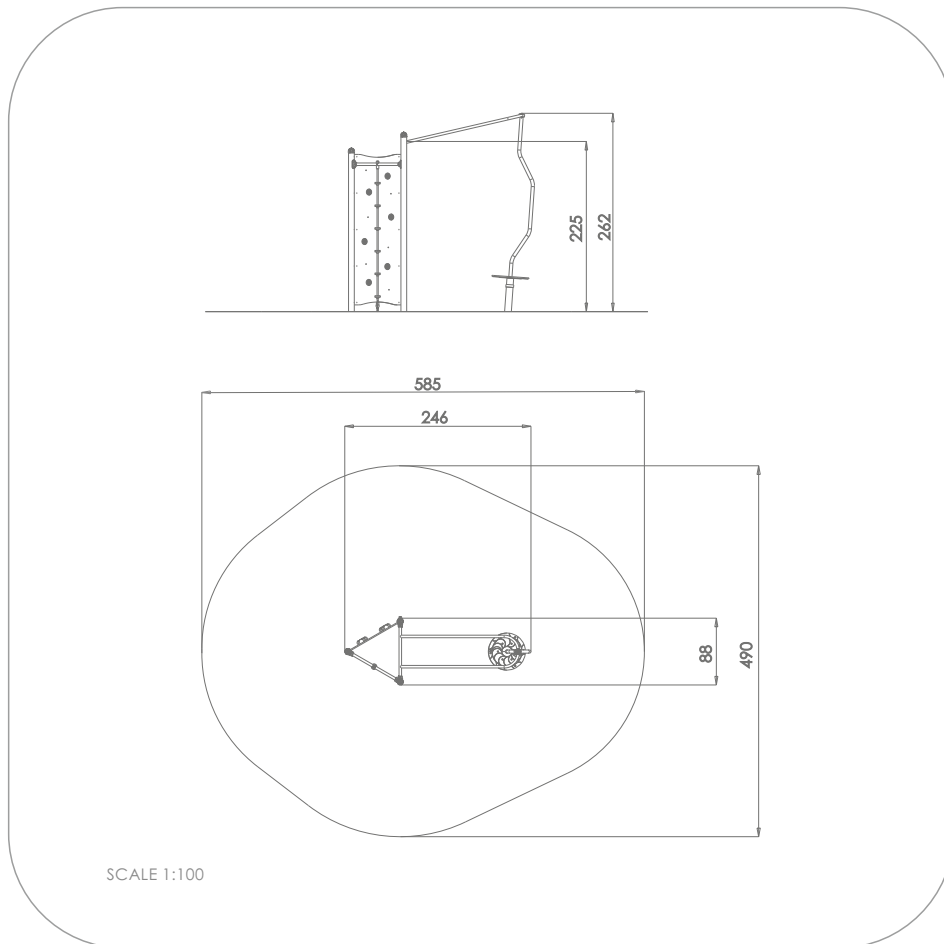

SOCIALIZING

CLIMBING

INFORMATION ABOUT THE PRODUCT

Dimensions	246 x 88 cm
Safety zone	585 x 490 cm
Safety zone area	22 m ²
Overall height	262 cm
Free fall height	225 cm
Amount of users	4
Product complies with EN 1176-1:2017-12	YES
Availability of spare parts	YES
Age range	3-12
According to EN 1176-1:2017-12 norm, the product requires applying a safety surface according to the product's free fall height.	

MATERIALS:

<p>CONSTRUCTION MADE OF STAINLESS STEEL AISI 304</p>	<p>SAFE PIPE PLUGS MADE OF INJECTION MOLDED POLYAMID</p>	<p>ROPE LADDER STEPS AND ROPE KNOTS MADE OF INJECTION MOLDED POLYAMIDE</p>
		
<p>PLATES OF THE WALLS AND PLATFORMS MADE OF COLOURFUL 13 MM HPL</p>	<p>CLIMBING ROCKS MADE OF CHIPPINGS AND COLOURFUL POLYESTER RESIN</p>	<p>PLATE AND ROPE CONNECTORS MADE OF INJECTION MOLDED POLYAMIDE</p>
