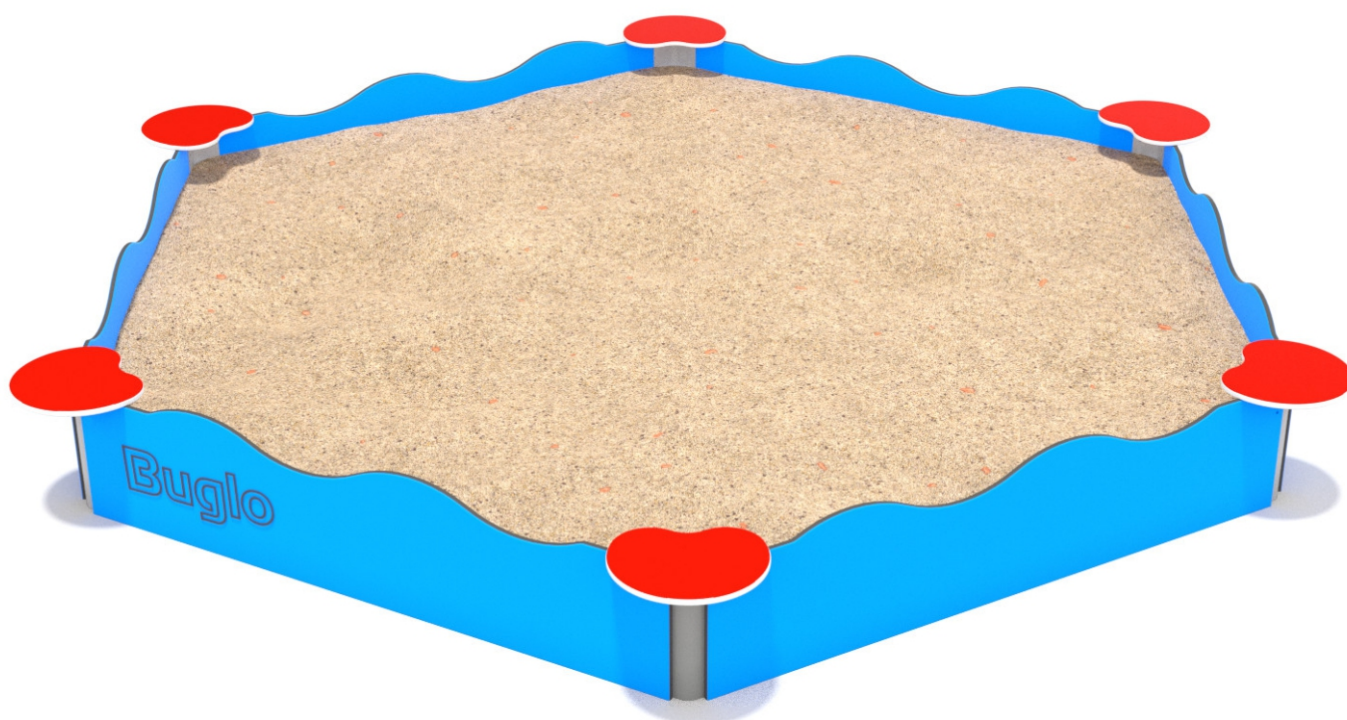

SOCIALIZING

SAND  
PLAYING

#### INFORMATION ABOUT THE PRODUCT

|   |                   |
|---|-------------------|
| Dimensions                              | 298 x 340 cm      |
| Safety zone                             | 605 x 648 cm      |
| Safety zone area                        | 31 m <sup>2</sup> |
| Overall height                          | 34 cm             |
| Free fall height                        | 34 cm             |
| Amount of users                         | 10                |
| Product complies with EN 1176-1:2017-12 | YES               |
| Availability of spare parts             | YES               |
| Age range                               | 1-7               |

According to EN 1176-1:2017-12 norm, the product requires applying a safety surface according to the product's free fall height.

### MATERIALS:

SOLID CONSTRUCTION  
MADE OF BLACK STEEL  
IS235JR, CLEANED THE  
SANDBLASTING PROCESS

PLATES OF THE WALLS  
MADE OF COLOURFUL  
TRIPLE LAYERED 15 MM  
HDPE POLYETHYLENE

CONNECTING ELEMENTS  
LIKE SCREWS, NUTS,  
WASHERS MADE OF  
STAINLESS STEEL