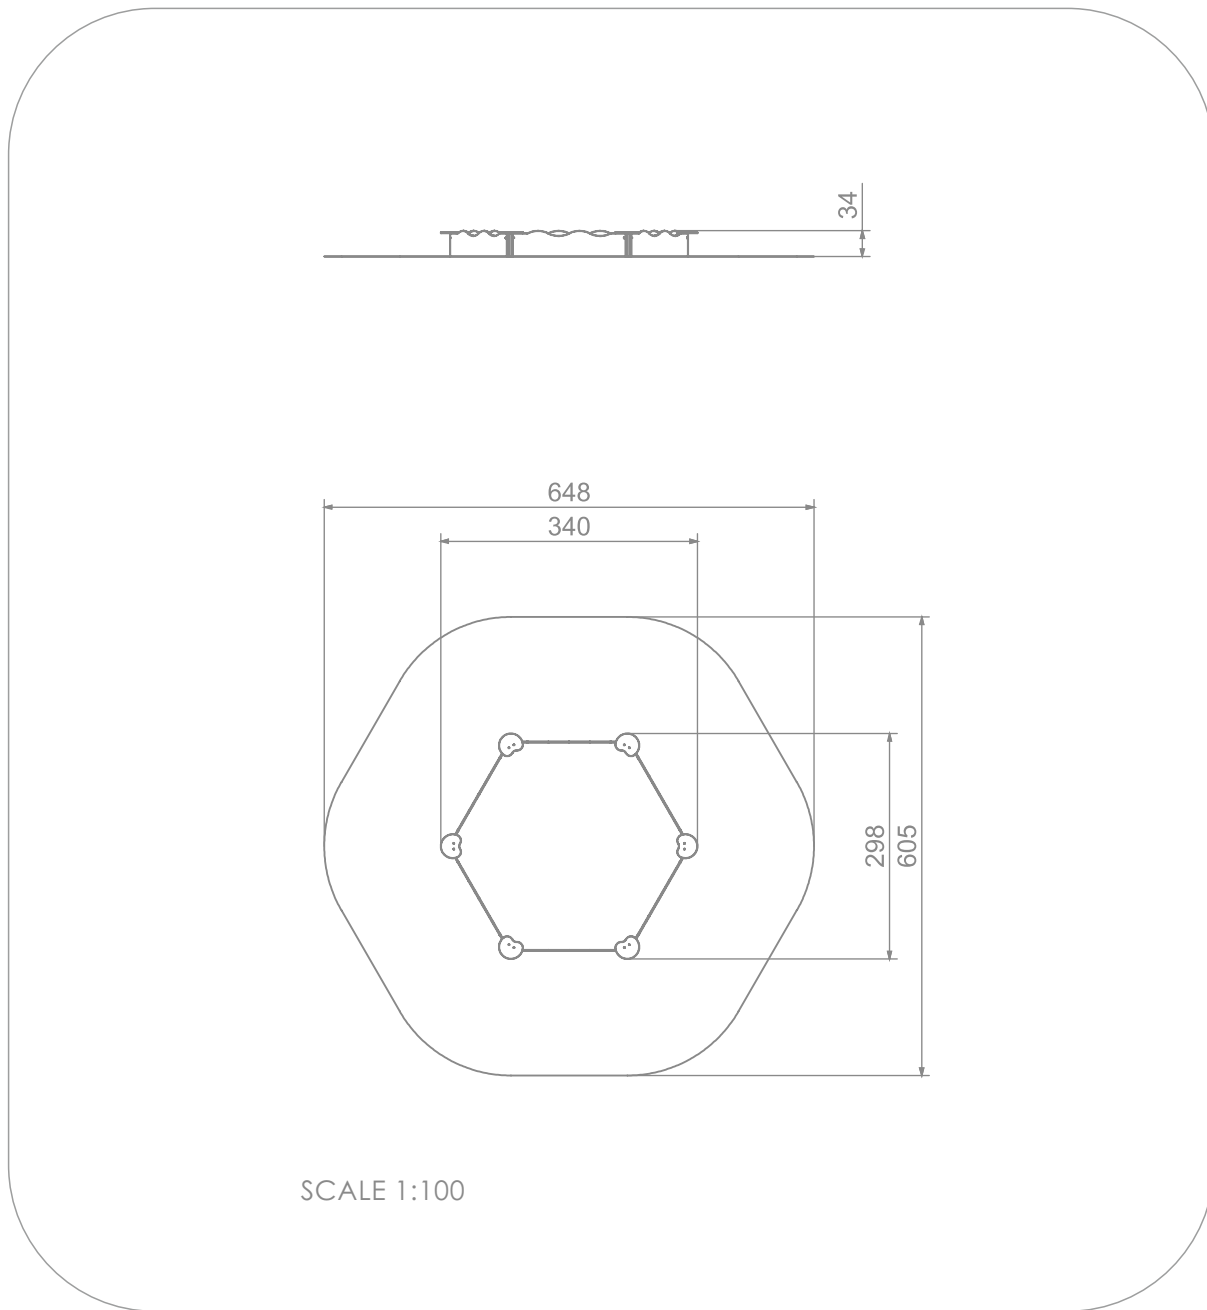

#### INFORMATION ABOUT THE PRODUCT

|   |                   |
|---|-------------------|
| Dimensions                              | 298 x 340 cm      |
| Safety zone                             | 605 x 648 cm      |
| Safety zone area                        | 31 m <sup>2</sup> |
| Overall height                          | 34 cm             |
| Free fall height                        | 34 cm             |
| Amount of users                         | 10                |
| Product complies with EN 1176-1:2017-12 | YES               |
| Availability of spare parts             | YES               |
| Age range                               | 1-7               |

According to EN 1176-1:2017-12 norm, the product requires applying a safety surface according to the product's free fall height.