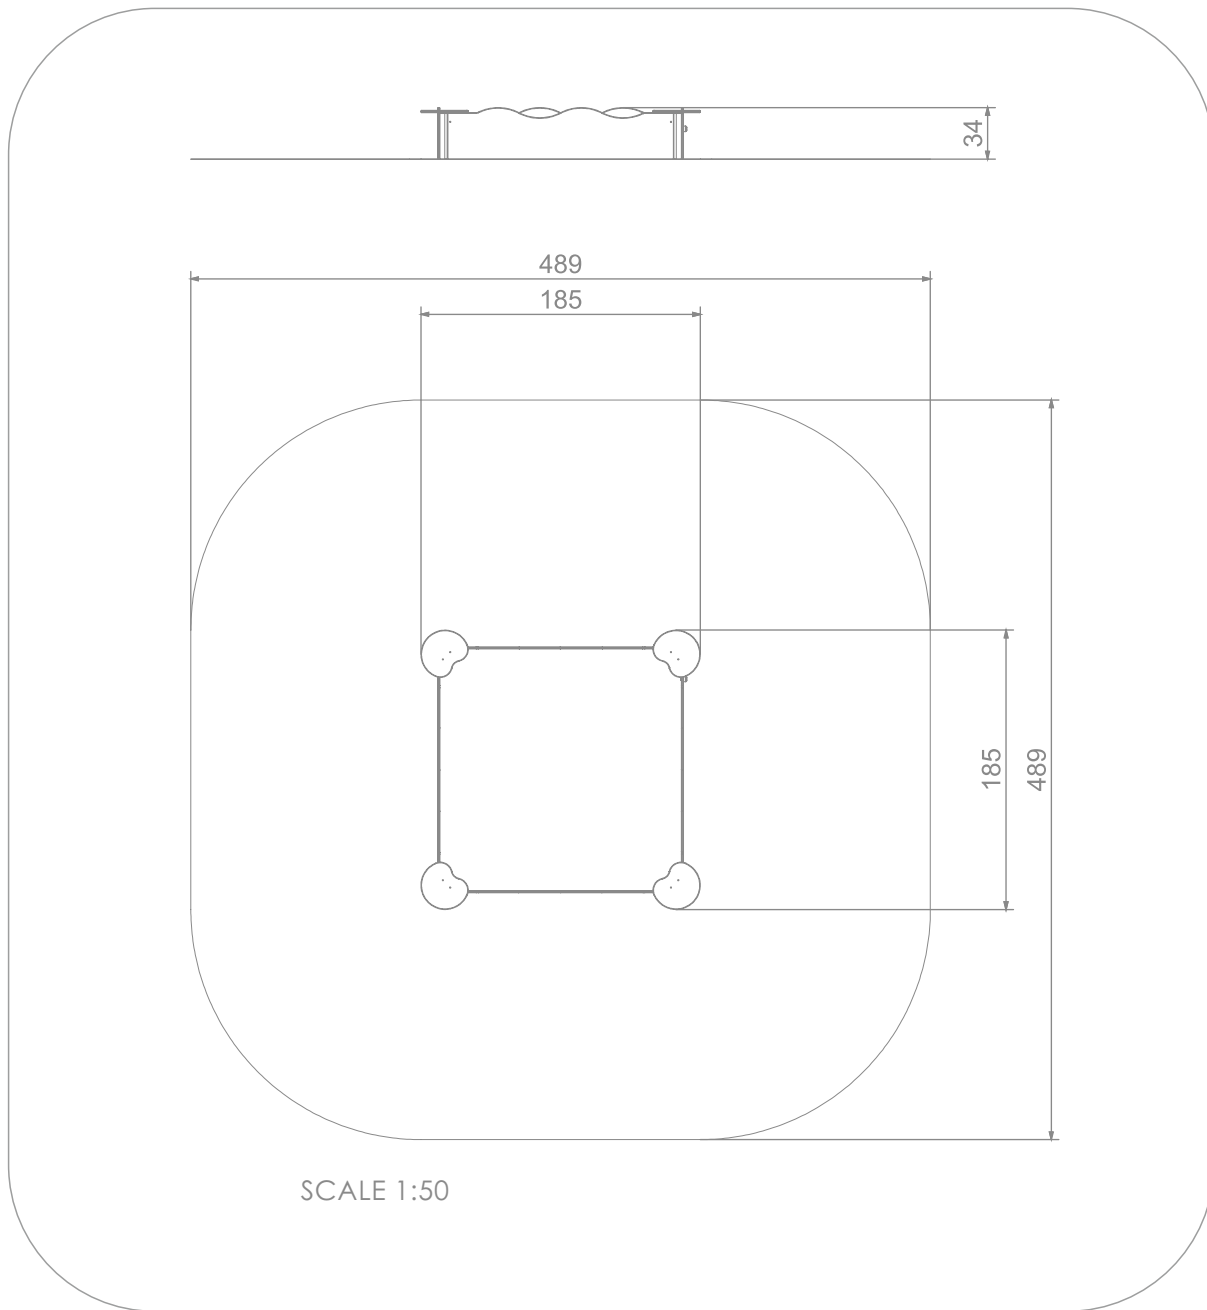

#### INFORMATION ABOUT THE PRODUCT

Dimensions	185 x 185 cm
Safety zone	489 x 489 cm
Safety zone area	22 m <sup>2</sup>
Overall height	34 cm
Free fall height	34 cm
Amount of users	6
Product complies with EN 1176-1:2017-12	YES
Availability of spare parts	YES
Age range	1-7

According to EN 1176-1:2017-12 norm, the product requires applying a safety surface according to the product's free fall height.