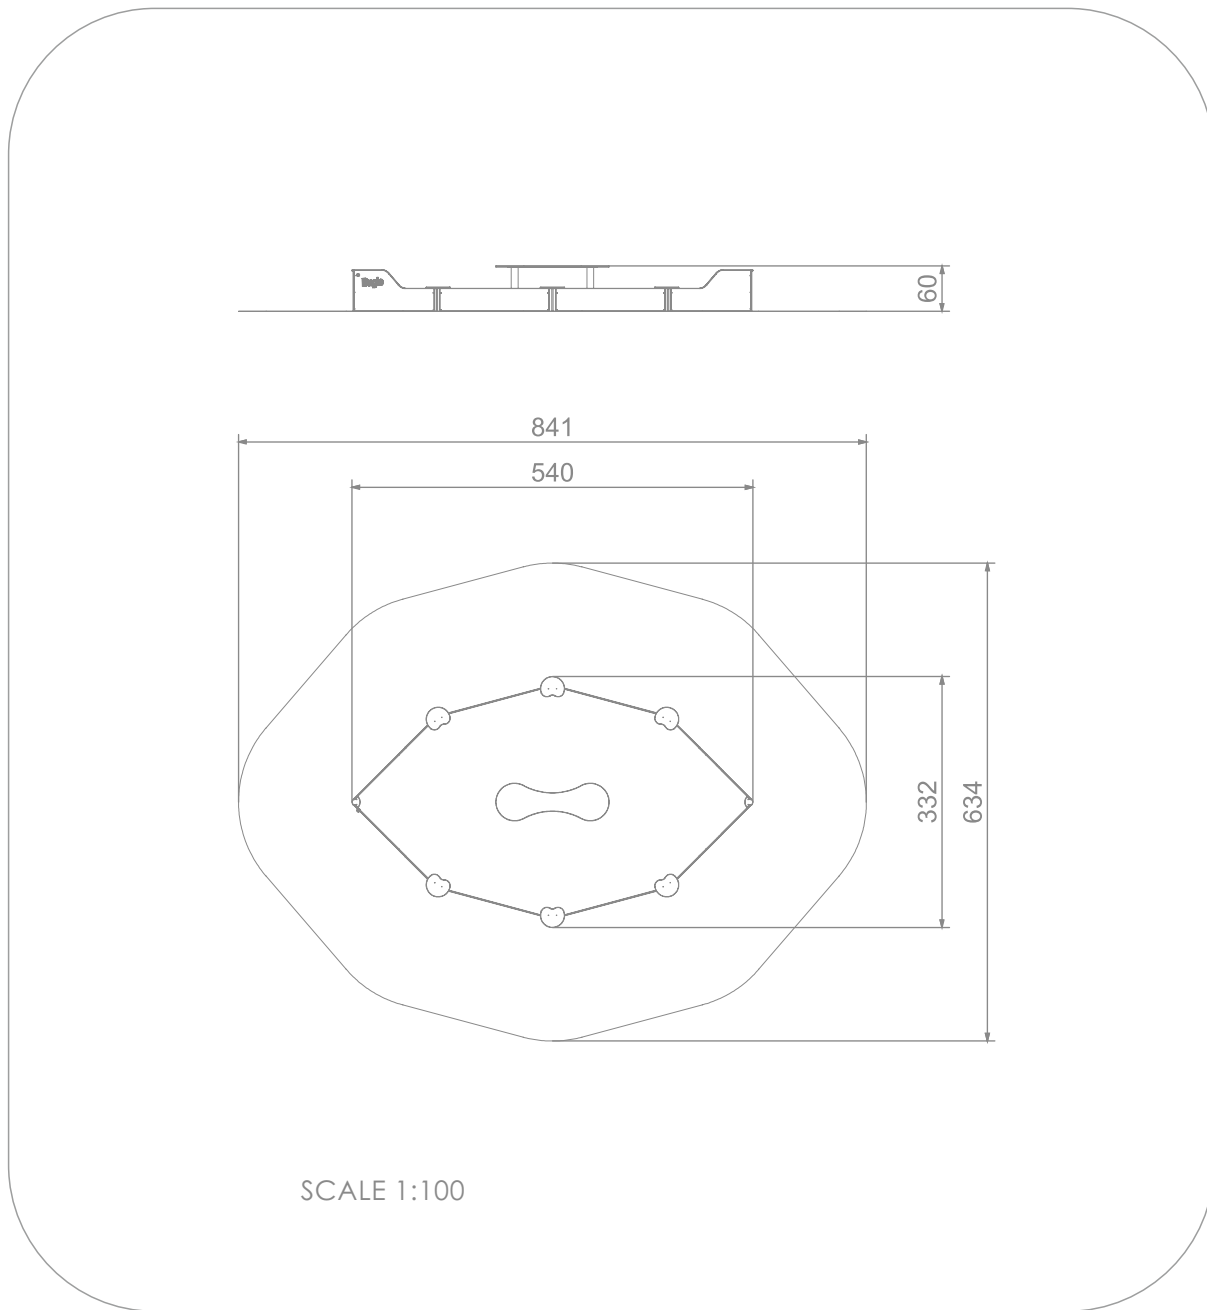

SOCIALIZING

SAND
PLAYING

INFORMATION ABOUT THE PRODUCT

Dimensions	332 x 540 cm
Safety zone	634 x 841 cm
Safety zone area	39 m ²
Overall height	60 cm
Free fall height	60 cm
Amount of users	12
Product complies with EN 1176-1:2017-12	YES
Availability of spare parts	YES
Age range	1-7

According to EN 1176-1:2017-12 norm, the product requires applying a safety surface according to the product's free fall height.

MATERIALS:

SOLID CONSTRUCTION
MADE OF BLACK STEEL
IS235JR, CLEANED THE
SANDBLASTING PROCESS

PLATES OF THE WALLS
MADE OF COLOURFUL
TRIPLE LAYERED 15 MM
HDPE POLYETHYLENE

CONNECTING ELEMENTS
LIKE SCREWS, NUTS,
WASHERS MADE OF
STAINLESS STEEL