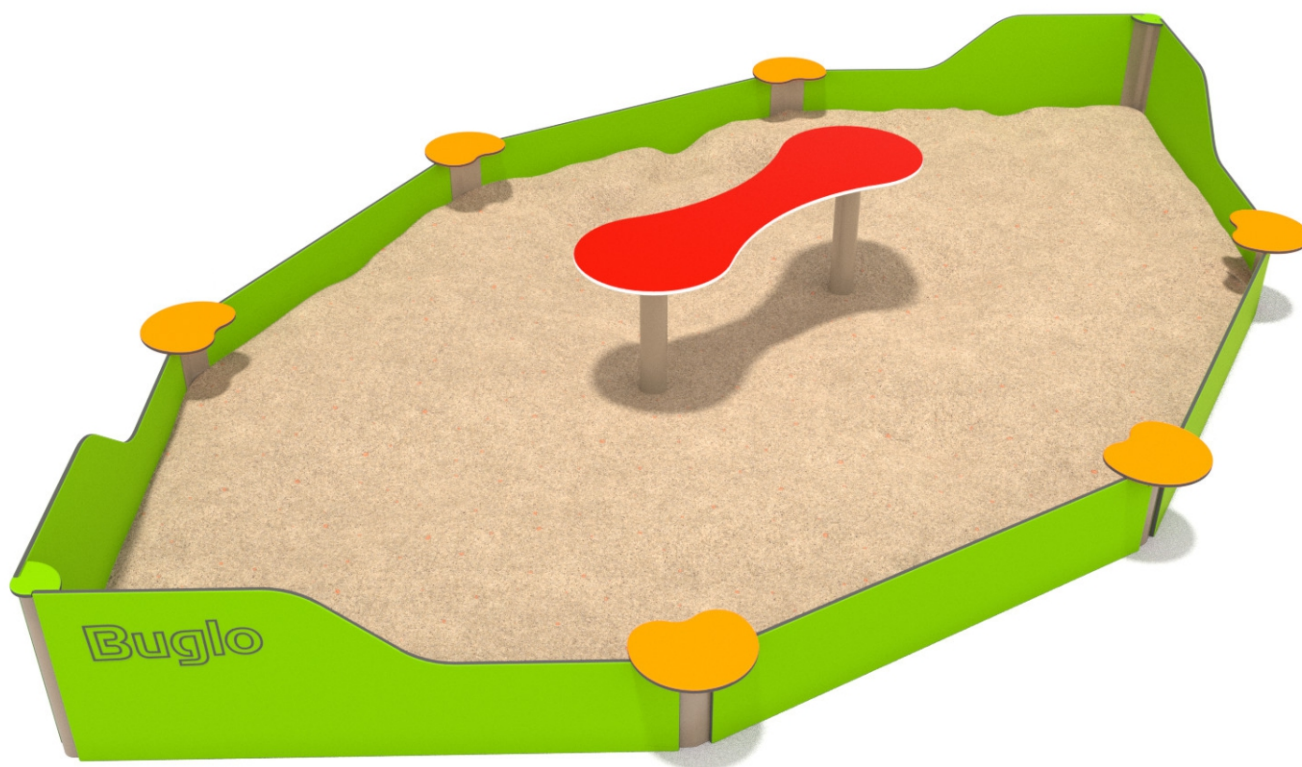

SOCIALIZING

SAND
PLAYING

INFORMATION ABOUT THE PRODUCT

Dimensions	332 x 540 cm
Safety zone	634 x 841 cm
Safety zone area	39 m ²
Overall height	60 cm
Free fall height	60 cm
Amount of users	12
Product complies with EN 1176-1:2017-12	YES
Availability of spare parts	YES
Age range	1-7

According to EN 1176-1:2017-12 norm, the product requires applying a safety surface according to the product's free fall height.

MATERIALS:

SOLID CONSTRUCTION
MADE OF BLACK STEEL
IS235JR, CLEANED THE
SANDBLASTING PROCESS

PLATES OF THE WALLS
MADE OF COLOURFUL
TRIPLE LAYERED 15 MM
HDPE POLYETHYLENE

CONNECTING ELEMENTS
LIKE SCREWS, NUTS,
WASHERS MADE OF
STAINLESS STEEL