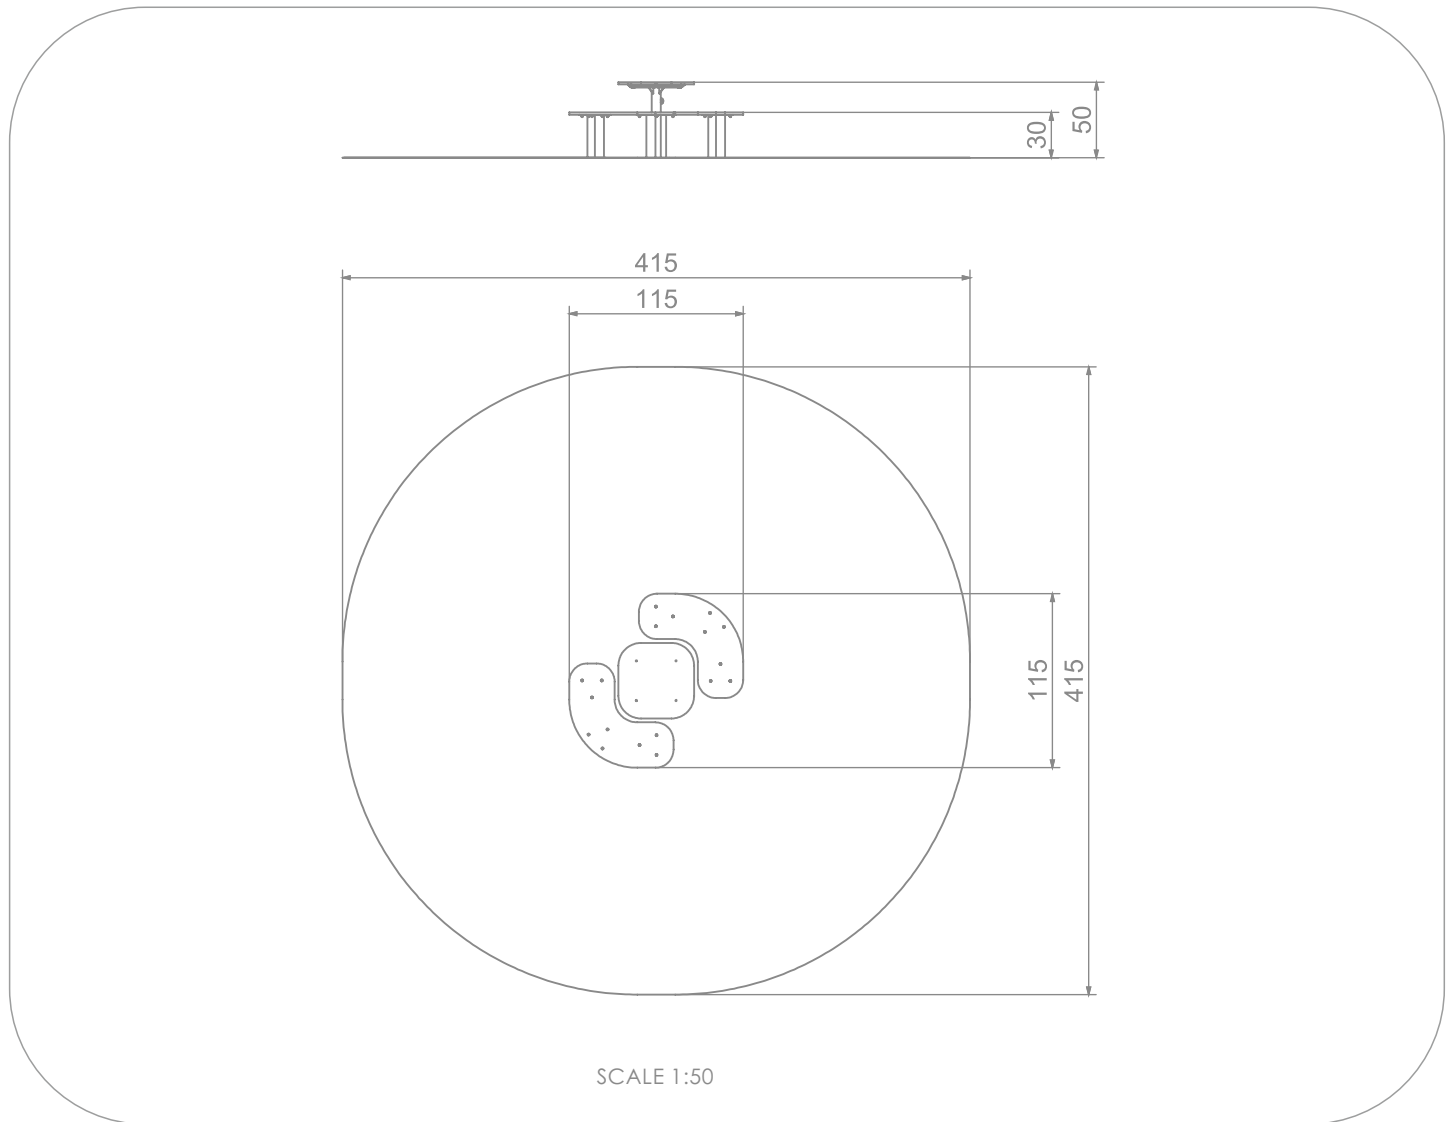

INFORMATION ABOUT THE PRODUCT

Dimensions	115 x 115 cm
Safety zone	415 x 415 cm
Safety zone area	14 m ²
Overall height	50 cm
Free fall height	30 cm
Amount of users	6
Product complies with EN 1176-1:2017-12	YES
Availability of spare parts	YES
Age range	1-7
<small>According to EN 1176-1:2017-12 norm, the product requires applying a safety surface according to the product's free fall height.</small>	

MATERIALS:

SOLID CONSTRUCTION
MADE OF BLACK STEEL
IS235JR, CLEANED THE
SANDBLASTING PROCESS

PLATES OF THE WALLS
MADE OF COLOURFUL
TRIPLE LAYERED 15 MM
HDPE POLYETHYLENE