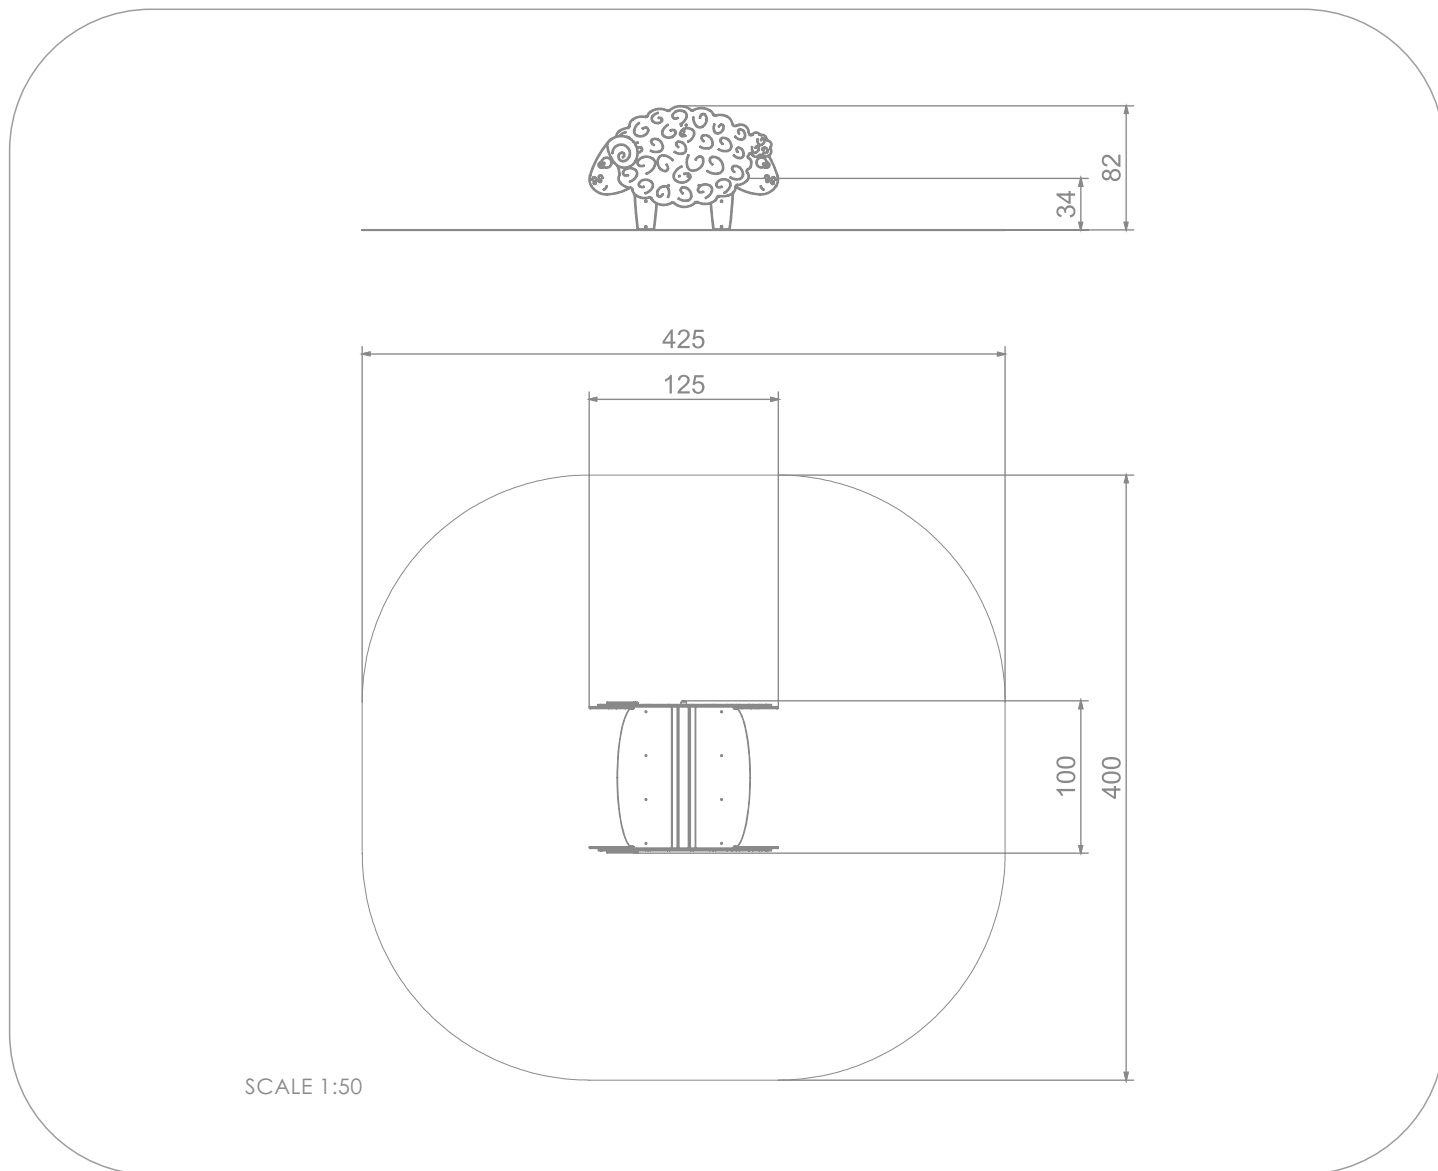

INFORMATION ABOUT THE PRODUCT

Dimensions	125 x 100 cm
Safety zone	425 x 400 cm
Safety zone area	16 m ²
Overall height	82 cm
Free fall height	34cm
Amount of users	2
Product complies with EN 1176-1:2017-12	YES
Availability of spare parts	YES
Age range	1-8
<small>According to EN 1176-1:2017-12 norm, the product requires applying a safety surface according to the product's free fall height.</small>	

MATERIALS:

SOLID CONSTRUCTION
MADE OF BLACK STEEL
IS235JR, CLEANED THE
SANDBLASTING PROCESS

PLATES OF THE WALLS
MADE OF COLOURFUL
TRIPLE LAYERED 15 MM
HDPE POLYETHYLENE