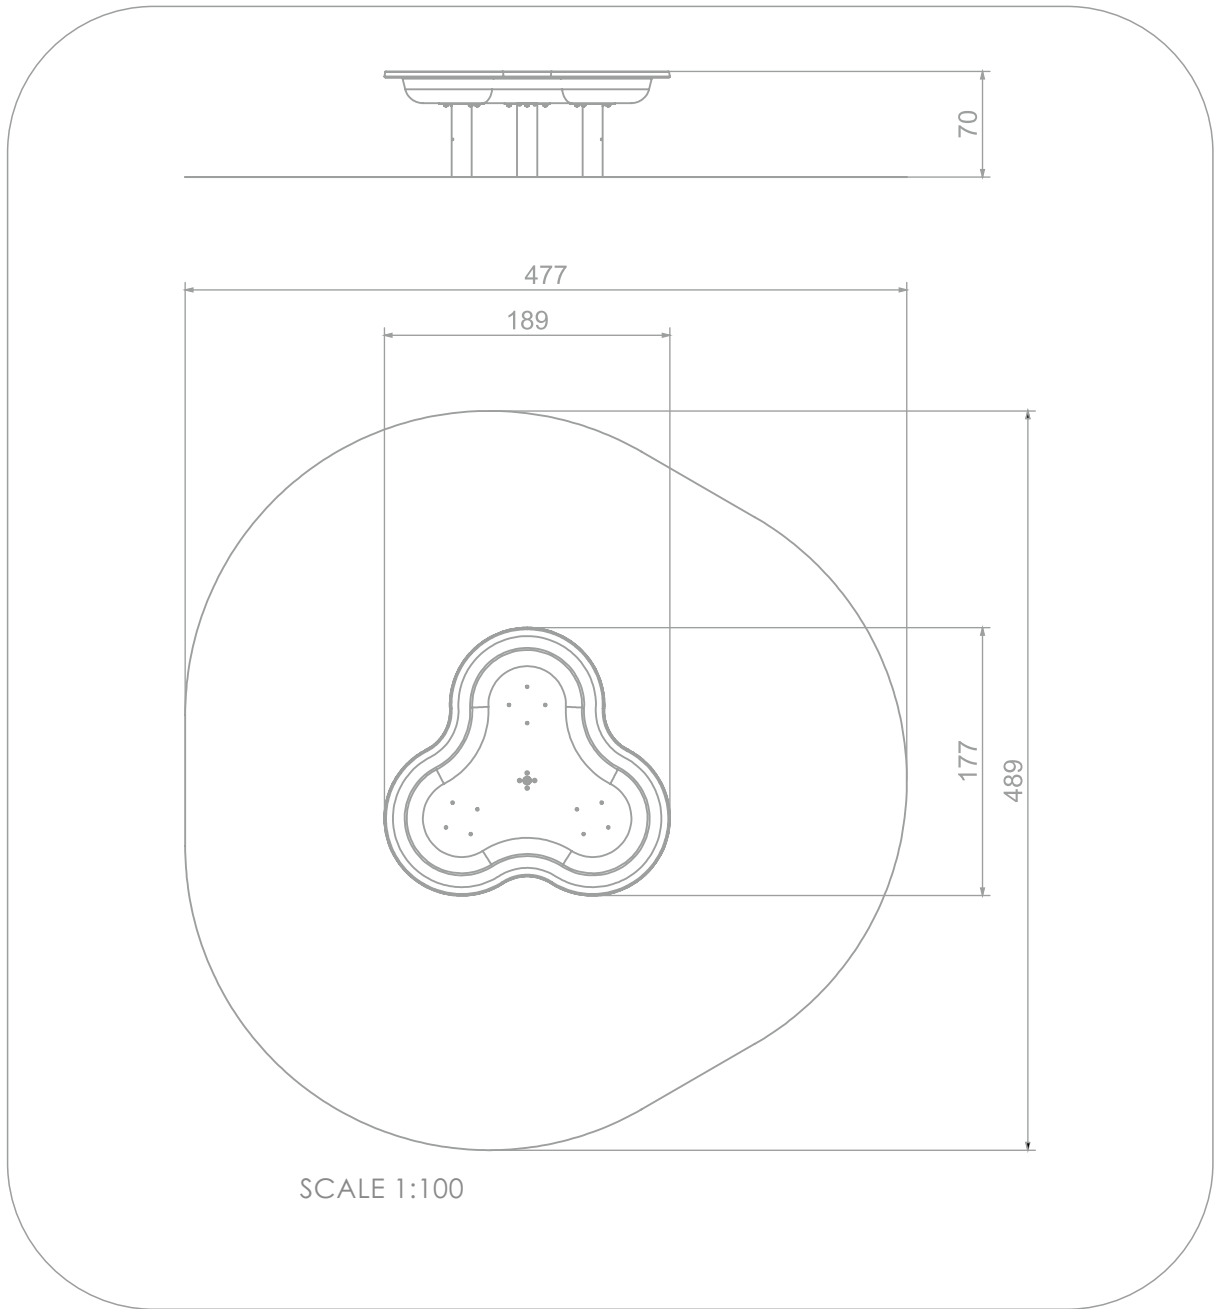

SOCIALIZING

SAND PLAYING

INFORMATION ABOUT THE PRODUCT

Dimensions	189 x 177 cm
Safety zone	489 x 477cm
Safety zone area	19 m ²
Overall height	70 cm
Free fall height	70 cm
Amount of users	3
Product complies with EN 1176-1:2017-12	YES
Availability of spare parts	YES
Age range	3-12

According to EN 1176-1:2017-12 norm, the product requires applying a safety surface according to the product's free fall height.

MATERIALS:

SOLID CONSTRUCTION
MADE OF BLACK STEEL
IS235JR, CLEANED THE
SANDBLASTING PROCESS