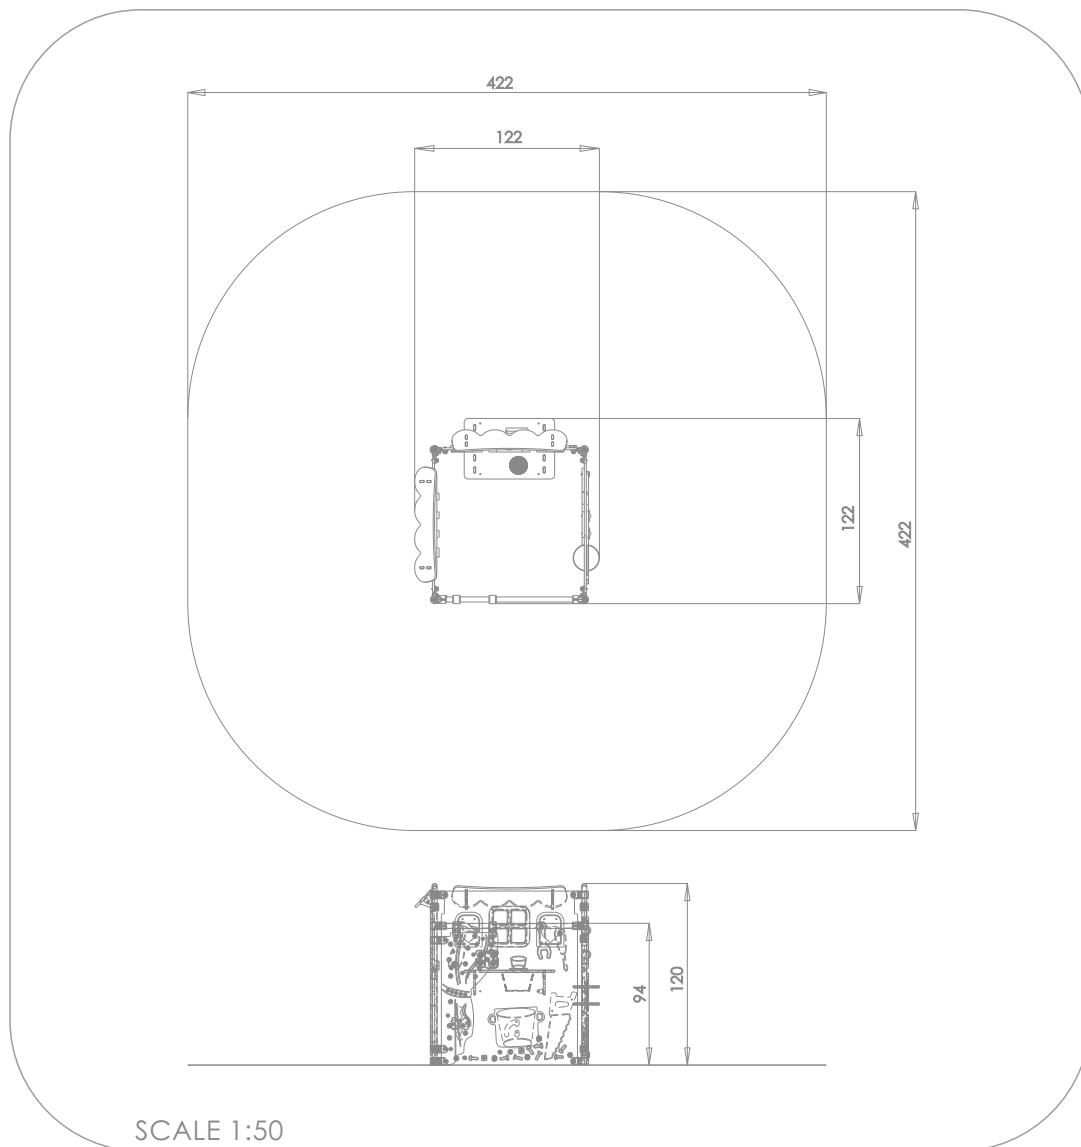

SOCIALIZING

SENSORIAL INTEGRATION

INFORMATION ABOUT THE PRODUCT

Dimensions	122 x 122 cm
Safety zone	422 x 422
Safety zone area	16 m ²
Overall height	120 cm
Free fall height	94 cm
Amount of users	7
Product complies with EN 1176-1:2017-12	YES
Availability of spare parts	YES
Age range	1-8

According to EN 1176-1:2017-12 norm, the product requires applying a safety surface according to the product's free fall height.

MATERIALS:

STEEL CONSTRUCTION:
STAINLESS STEEL
AISI304

PLATES OF THE WALLS
MADE OF COLOURFUL
TRIPLE LAYERED 15 MM
HDPE POLYETHYLENE, IN
THE HIGHEST QUALITY,
TOTALLY DAMP-PROOF

CLIMBING WALLS
AND SIDES OF STAIRS:
HPL 13 MM