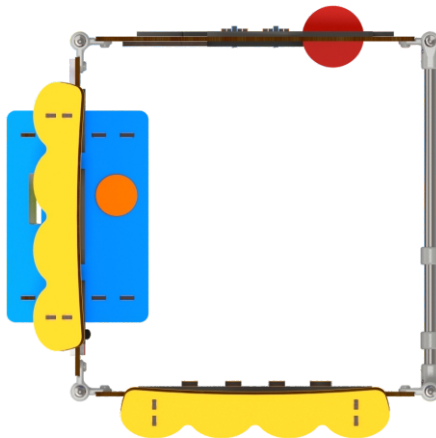

SOCIALIZING

SENSORIAL INTEGRATION

INFORMATION ABOUT THE PRODUCT

Dimensions	122 x 122 cm
Safety zone	422 x 422
Safety zone area	16 m ²
Overall height	120 cm
Free fall height	94 cm
Amount of users	7
Product complies with EN 1176-1:2017-12	YES
Availability of spare parts	YES
Age range	1-8

According to EN 1176-1:2017-12 norm, the product requires applying a safety surface according to the product's free fall height.

MATERIALS:

STEEL CONSTRUCTION:
STAINLESS STEEL
AISI304

PLATES OF THE WALLS
MADE OF COLOURFUL
TRIPLE LAYERED 15 MM
HDPE POLYETHYLENE, IN
THE HIGHEST QUALITY,
TOTALLY DAMP-PROOF

CLIMBING WALLS
AND SIDES OF STAIRS:
HPL 13 MM