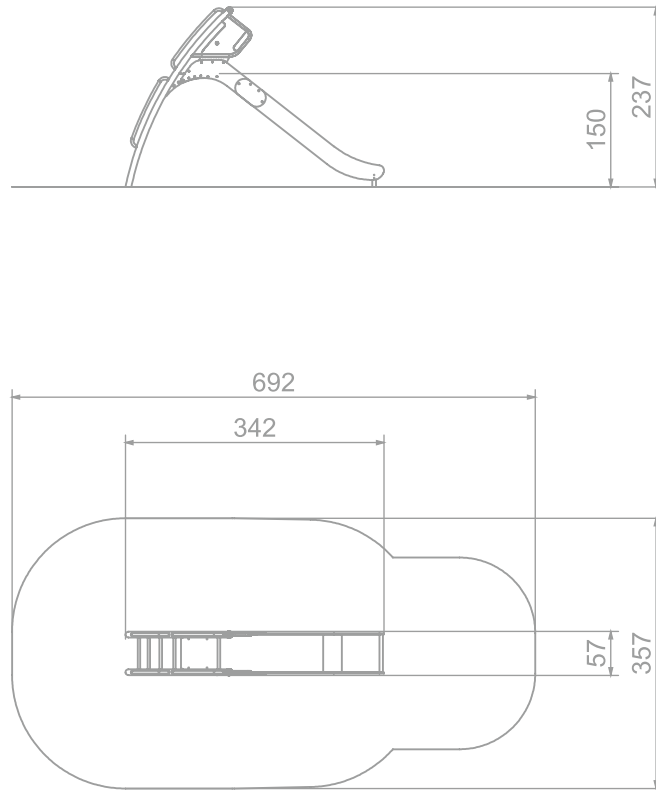

INFORMATION ABOUT THE PRODUCT

Dimensions	342 x 57 cm
Safety zone	692 x 357 cm
Safety zone area	21 m ²
Overall height	237 cm
Free fall height	150 cm
Amount of users	2
Product complies with PN-EN 1176-1:2017-12	YES
Availability of spare parts	YES
Age range	3-12
According to PN-EN 1176-1:2017-12 norm, the product requires applying a safety surface according to the product's free fall height.	

2036

SCALE 1:100

MATERIALS:

SLIDES MADE OF STAINLESS STEEL AISI304
SLIDE PANELS MADE OF HDPE POLYETHYLENE

SAFE PIPE PLUGS MADE OF INJECTION MOLDED POLYAMIDE

PLATES OF THE WALLS AND PLATFORMS MADE OF COLOURFUL 13 MM HPL