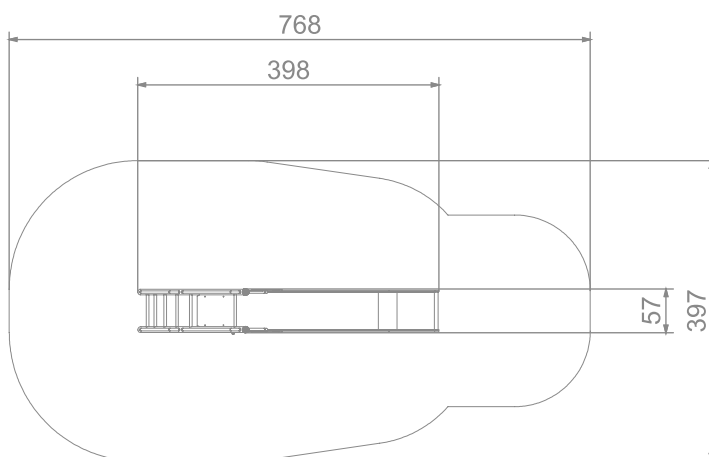

INFORMATION ABOUT THE PRODUCT

Dimensions	398 x 57 cm
Safety zone	768 x 397 cm
Safety zone area	26 m ²
Overall height	267 cm
Free fall height	180 cm
Amount of users	2
Product complies with PN-EN 1176-1:2017-12	YES
Availability of spare parts	YES
Age range	3-12
According to PN-EN 1176-1:2017-12 norm, the product requires applying a safety surface according to the product's free fall height.	

SCALE 1:100

MATERIALS:

SLIDES MADE OF STAINLESS STEEL AISI304
SLIDE PANELS MADE OF HDPE POLYETHYLENE

SAFE PIPE PLUGS MADE OF INJECTION MOLDED POLYAMIDE

PLATES OF THE WALLS AND PLATFORMS MADE OF COLOURFUL 13 MM HPL