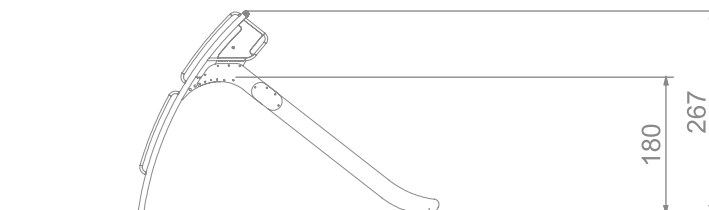

INFORMATION ABOUT THE PRODUCT

Dimensions	398 x 57 cm
Safety zone	768 x 397 cm
Safety zone area	26 m ²
Overall height	267 cm
Free fall height	180 cm
Amount of users	2
Product complies with PN-EN 1176-1:2017-12	YES
Availability of spare parts	YES
Age range	3-12
According to PN-EN 1176-1:2017-12 norm, the product requires applying a safety surface according to the product's free fall height.	

SCALE 1:100

MATERIALS:

SLIDES MADE OF STAINLESS STEEL AISI304
SLIDE PANELS MADE OF HDPE POLYETHYLENE

SAFE PIPE PLUGS MADE OF INJECTION MOLDED POLYAMIDE

PLATES OF THE WALLS AND PLATFORMS MADE OF COLOURFUL 13 MM HPL