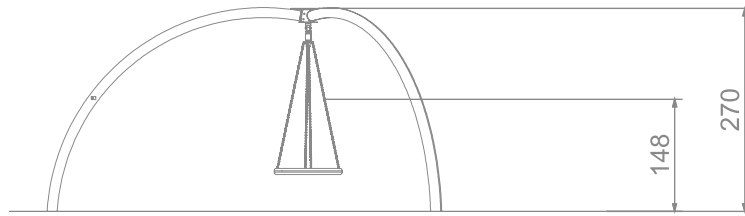

INFORMATION ABOUT THE PRODUCT

Dimensions	520 x 600 cm
Safety zone	790 x 790 cm
Safety zone area	50 m ²
Overall height	270 cm
Free fall height	148 cm
Amount of users	4
Product complies with EN 1176-1:2017-12	YES
Availability of spare parts	YES
Age range	3-12
<small>According to EN 1176-1:2017-12 norm, the product requires applying a safety surface according to the product's free fall height.</small>	

SCALE 1:100

MATERIALS:

SOLID CONSTRUCTION
MADE OF BLACK STEEL
IS235JR, CLEANED THE
SANDBLASTING PROCESS

„BIRD NEST“ TYPE SEAT
WITH A DIAMETER OF 100 CM,
HANGED ON 6 MM STAINLESS
STEEL CHAINS

PLATES OF THE WALLS MADE
OF COLORFUL TRIPLE
LAYERED 15 MM HDPE
POLYETHYLENE