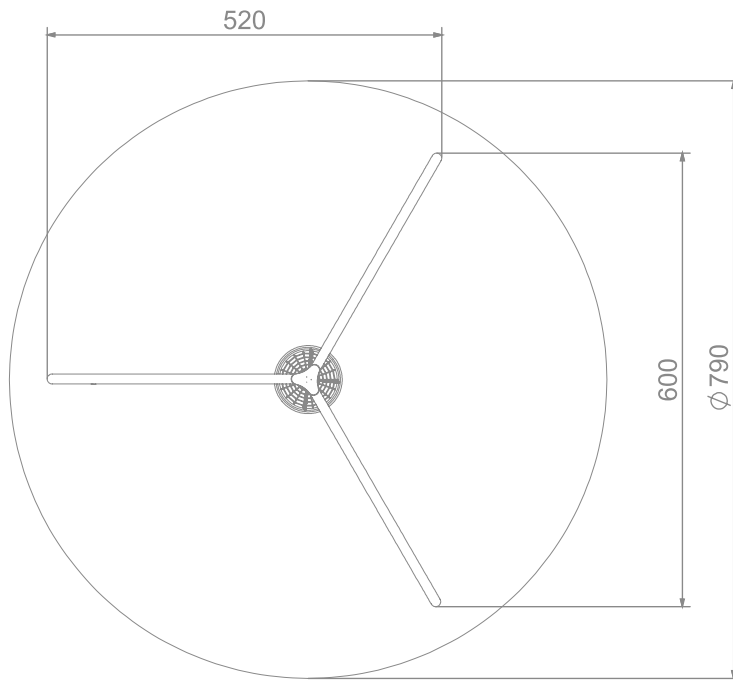

INFORMATION ABOUT THE PRODUCT

Dimensions	520 x 600 cm
Safety zone	790 x 790 cm
Safety zone area	50 m ²
Overall height	270 cm
Free fall height	148 cm
Amount of users	4
Product complies with EN 1176-1:2017-12	YES
Availability of spare parts	YES
Age range	3-12
<small>According to EN 1176-1:2017-12 norm, the product requires applying a safety surface according to the product's free fall height.</small>	

SCALE 1:100

MATERIALS:

SOLID CONSTRUCTION
MADE OF BLACK STEEL
IS235JR, CLEANED THE
SANDBLASTING PROCESS

„BIRD NEST“ TYPE SEAT
WITH A DIAMETER OF 100 CM,
HANGED ON 6 MM STAINLESS
STEEL CHAINS

PLATES OF THE WALLS MADE
OF COLORFUL TRIPLE
LAYERED 15 MM HDPE
POLYETHYLENE