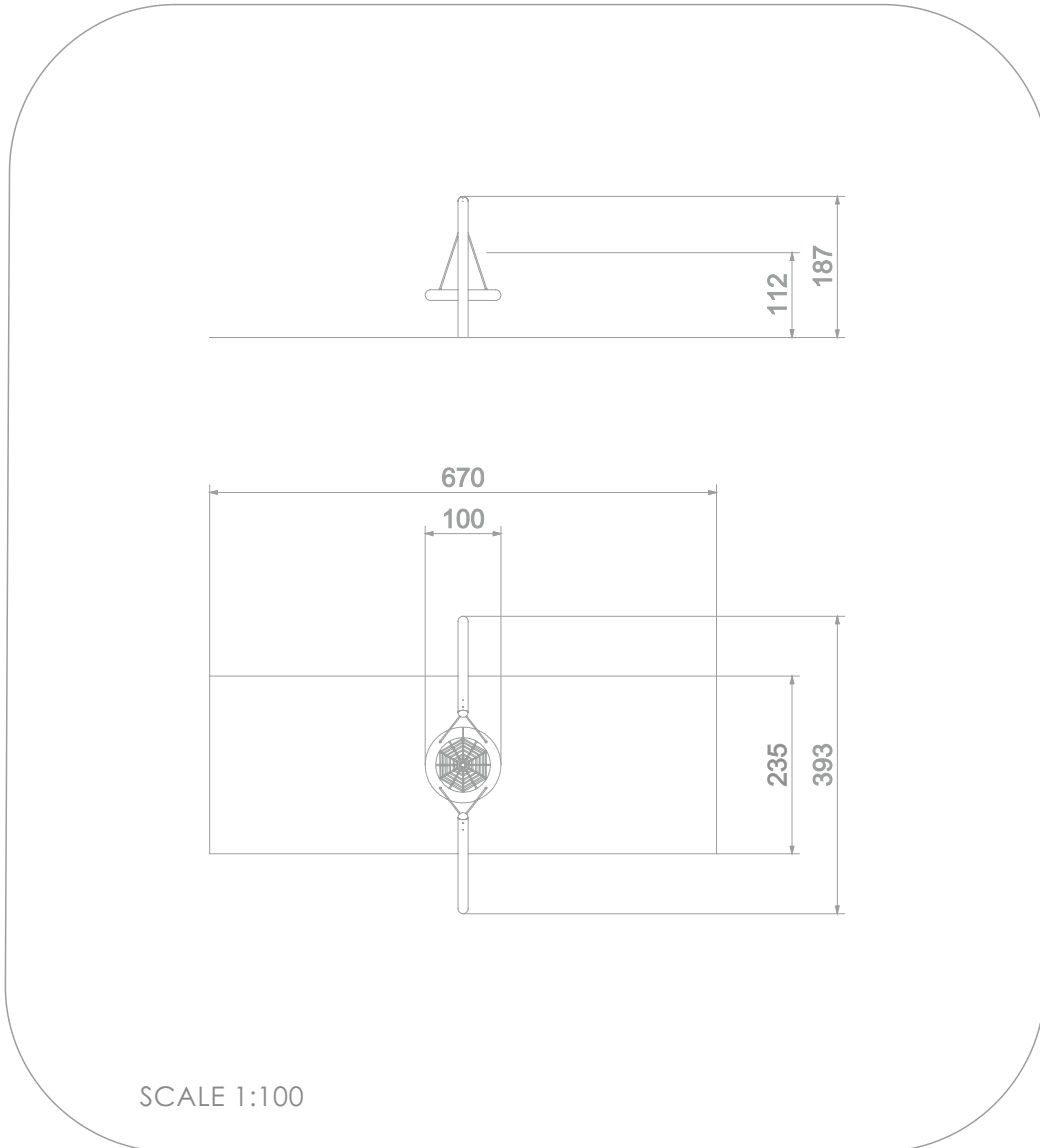

#### INFORMATION ABOUT THE PRODUCT

Dimensions	100 x 393 cm
Safety zone	670 x 235 cm
Safety zone area	16 m <sup>2</sup>
Overall height	187 cm
Free fall height	112 cm
Amount of users	4
Product complies with EN 1176-1:2017-12	YES
Availability of spare parts	YES
Age range	3-12
<small>According to EN 1176-1:2017-12 norm, the product requires applying a safety surface according to the product's free fall height.</small>	

### MATERIALS:

SOLID CONSTRUCTION  
MADE OF BLACK STEEL  
IS235JR, CLEANED THE  
SANDBLASTING PROCESS

„BIRD NEST“ TYPE SEAT  
WITH A DIAMETER OF 100 CM,  
HANGED ON 6 MM STAINLESS  
STEEL CHAINS