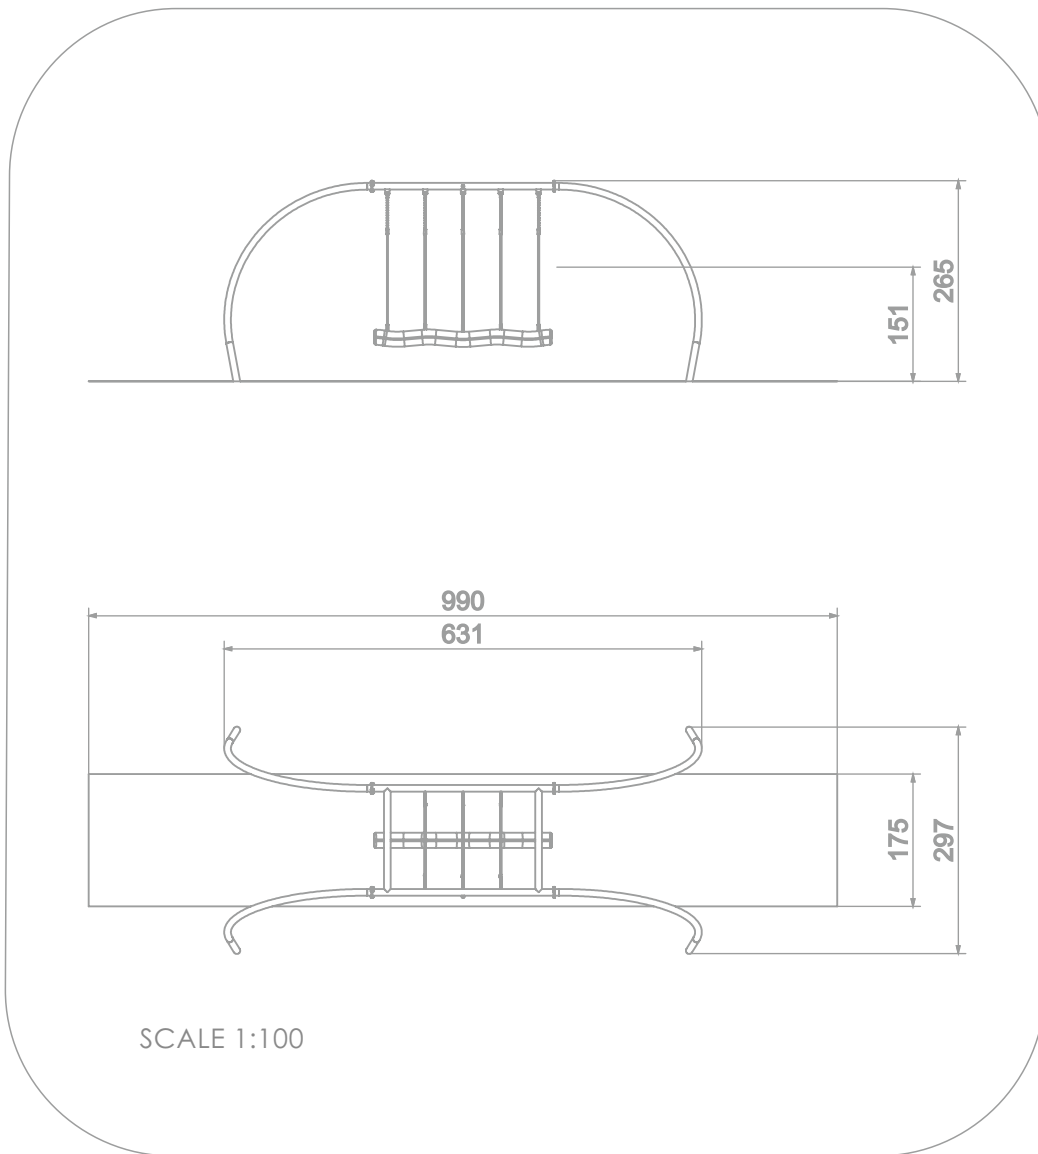

INFORMATION ABOUT THE PRODUCT

Dimensions	631 x 297 cm
Safety zone	990 x 175 cm
Safety zone area	18 m ²
Overall height	265 cm
Free fall height	151 cm
Amount of users	4
Product complies with EN 1176-1:2017-12	YES
Availability of spare parts	YES
Age range	3-12

According to EN 1176-1:2017-12 norm, the product requires applying a safety surface according to the product's free fall height.

3014

MATERIALS:

SOLID CONSTRUCTION MADE OF BLACK STEEL IS235JR, CLEANED THE SANDBLASTING PROCESS

SWINGS, SLINGS WITH DOUBLE BEARINGS MADE OF STAINLESS STEEL

ROPE FI. 140 MM HANGED ON ROPES FI. 16 MM, STAINLESS FITTINGS