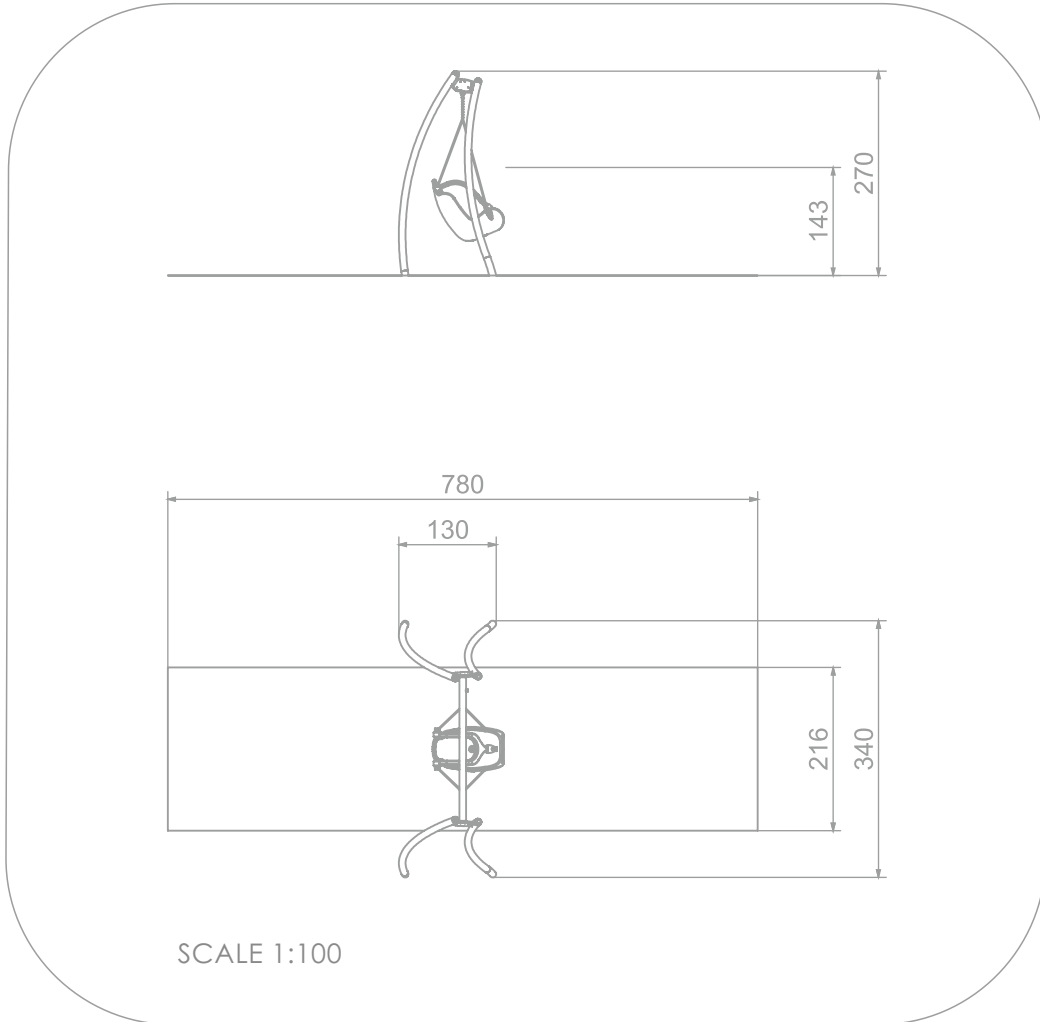

INFORMATION ABOUT THE PRODUCT

Dimensions	130 x 340 cm
Safety zone	780 x 216 cm
Safety zone area	17 m ²
Overall height	270 cm
Free fall height	143 cm
Amount of users	1
Product complies with EN 1176-1:2017-12	YES
Availability of spare parts	YES
Age range	1-12
<small>According to EN 1176-1:2017-12 norm, the product requires applying a safety surface according to the product's free fall height.</small>	

MATERIALS:

SOLID CONSTRUCTION
MADE OF BLACK STEEL
IS235JR, CLEANED THE
SANDBLASTING PROCESS

SWING SLINGS, WITH
DOUBLE BEARINGS