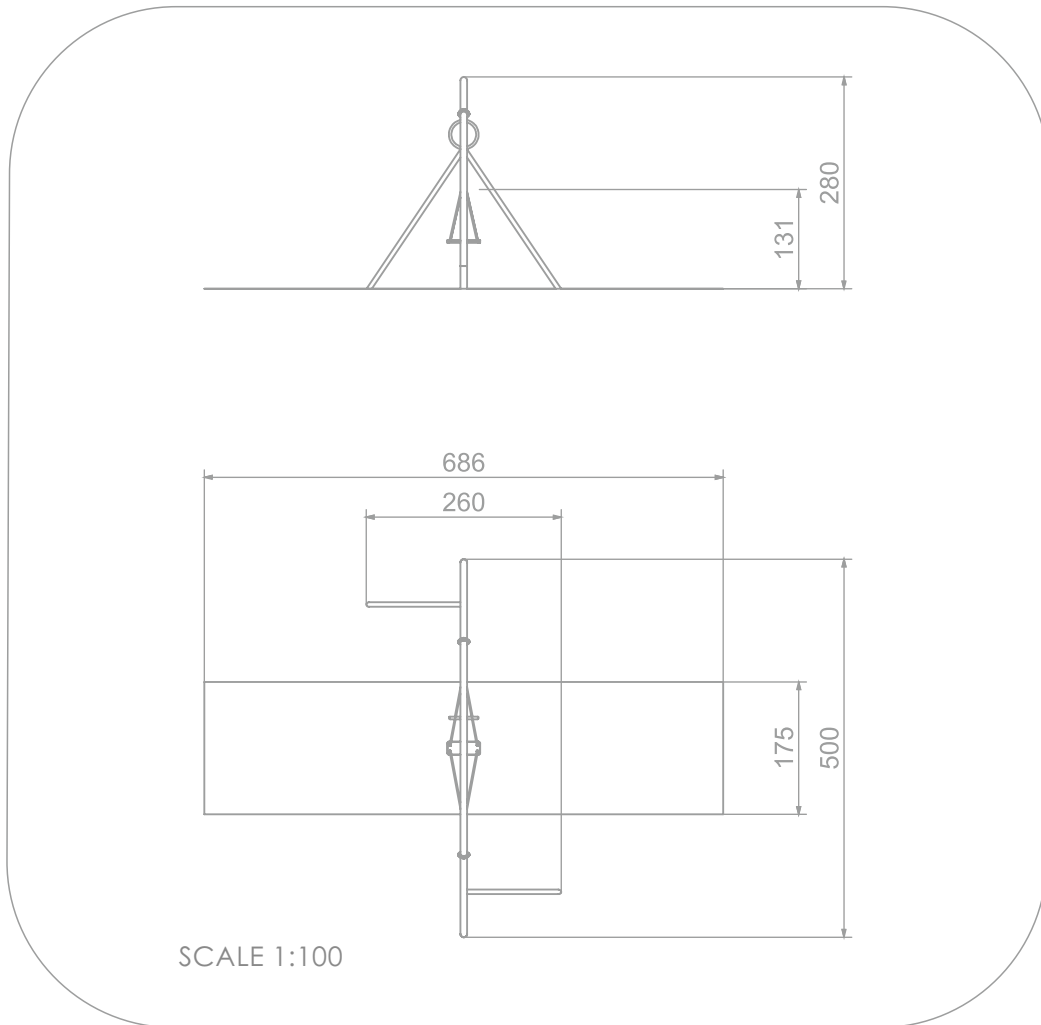

INFORMATION ABOUT THE PRODUCT

| | |
|---|-------------------|
| Dimensions | 260 x 500 cm |
| Safety zone | 686 x 175 cm |
| Safety zone area | 13 m ² |
| Overall height | 280 cm |
| Free fall height | 131 cm |
| Amount of users | 1 |
| Product complies with EN 1176-1:2017-12 | YES |
| Availability of spare parts | YES |
| Age range | 3-14 |

According to EN 1176-1:2017-12 norm, the product requires applying a safety surface according to the product's free fall height.

MATERIALS:

SOLID CONSTRUCTION MADE OF BLACK STEEL IS235JR, CLEANED THE SANDBLASTING PROCESS