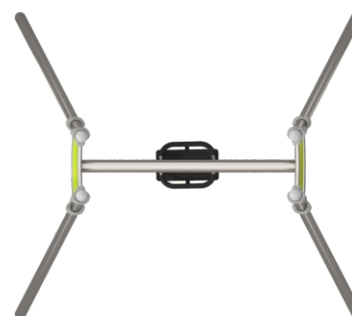

INFORMATION ABOUT THE PRODUCT

Dimensions	217 x 245 cm
Safety zone	750 x 175 cm
Safety zone area	14 m ²
Overall height	245 cm
Free fall height	132 cm
Amount of users	1
Product complies with EN 1176-1:2017-12	YES
Availability of spare parts	YES
Age range	1-4
<small>According to EN 1176-1:2017-12 norm, the product requires applying a safety surface according to the product's free fall height.</small>	

MATERIALS:

SOLID CONSTRUCTION MADE OF STAINLESS STEEL ASISI 304 TOTALLY

PLATES OF THE WALLS MADE OF COLOURFUL 13 MM HPL

SAFETY SEAT MADE OF ALUMINUM AND STAINLESS STEEL COVERED WITH SOFT POLYURETHANE

SWING SLINGS, WITH DOUBLE BEARINGS

POST ENDINGS FINISHED WITH SOFT EPDM RUBBER