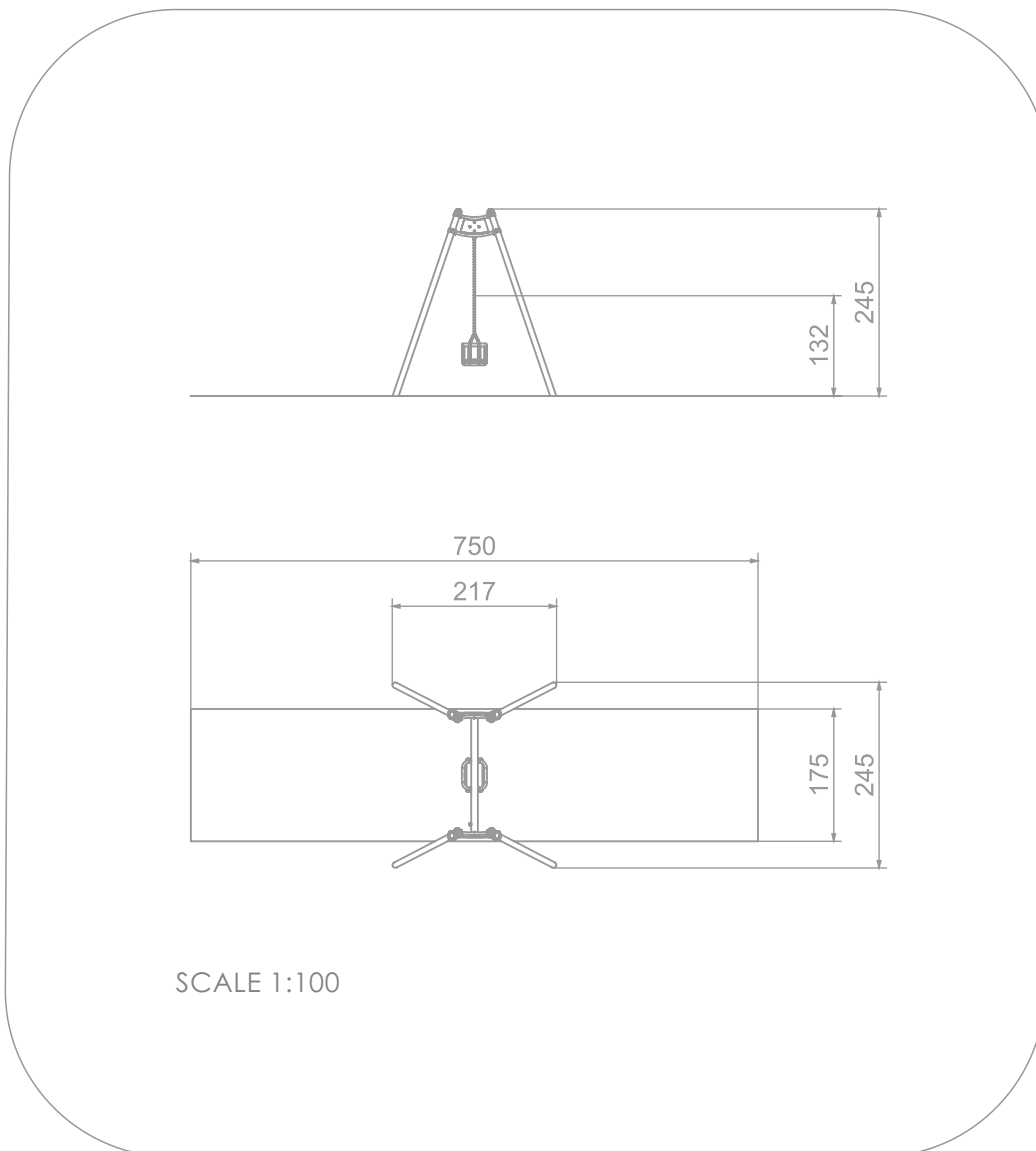

INFORMATION ABOUT THE PRODUCT

Dimensions	217 x 245 cm
Safety zone	750 x 175 cm
Safety zone area	14 m ²
Overall height	245 cm
Free fall height	132 cm
Amount of users	1
Product complies with EN 1176-1:2017-12	YES
Availability of spare parts	YES
Age range	1-4
<small>According to EN 1176-1:2017-12 norm, the product requires applying a safety surface according to the product's free fall height.</small>	

MATERIALS:

SOLID CONSTRUCTION MADE OF STAINLESS STEEL ASISI 304 TOTALLY

PLATES OF THE WALLS MADE OF COLOURFUL 13 MM HPL

SAFETY SEAT MADE OF ALUMINUM AND STAINLESS STEEL COVERED WITH SOFT POLYURETHANE

SWING SLINGS, WITH DOUBLE BEARINGS