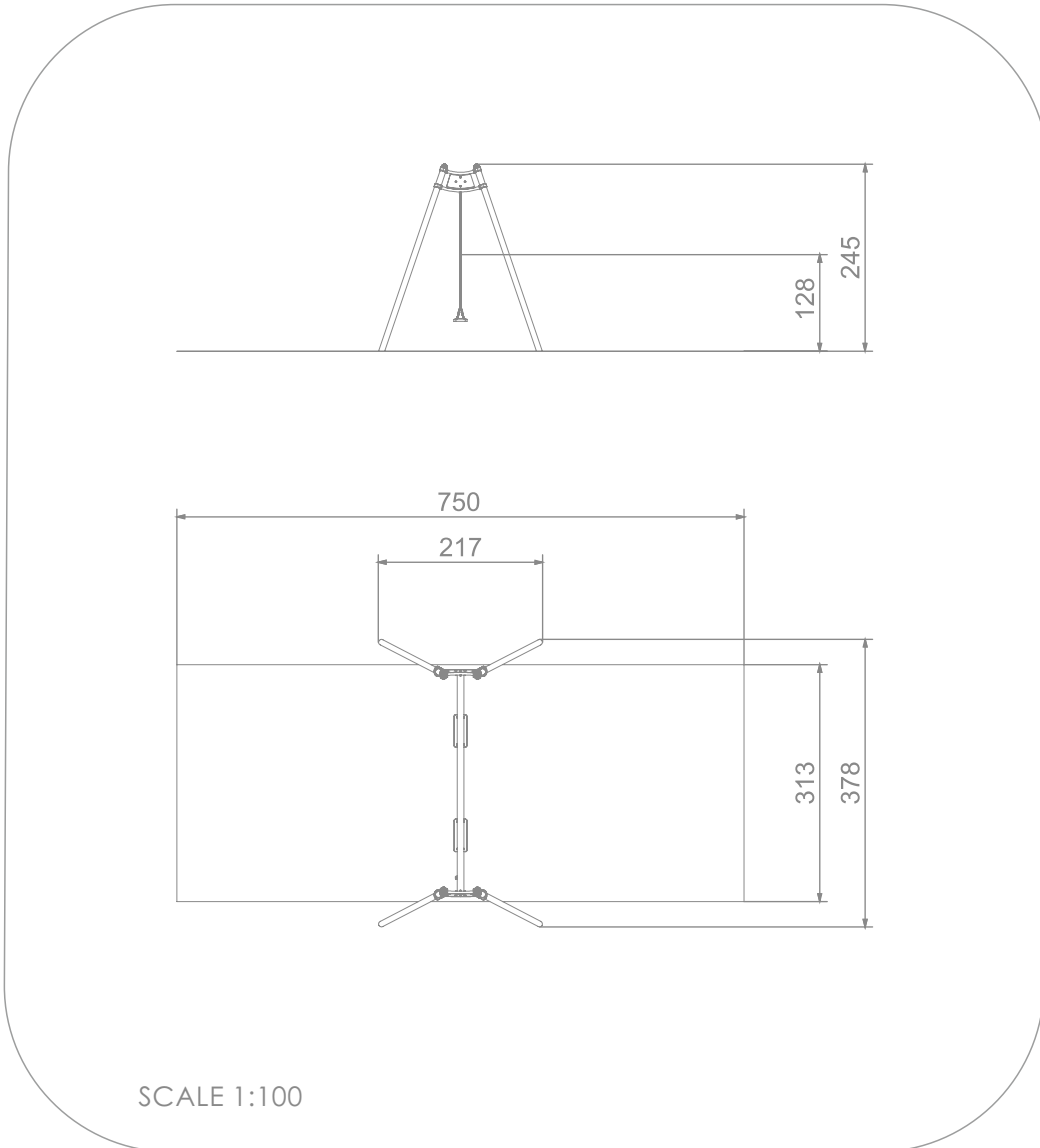

#### INFORMATION ABOUT THE PRODUCT

Dimensions	217 x 378 cm
Safety zone	750 x 313 cm
Safety zone area	24 m <sup>2</sup>
Overall height	245 cm
Free fall height	128 cm
Amount of users	2
Product complies with EN 1176-1:2017-12	YES
Availability of spare parts	YES
Age range	3-12
<small>According to EN 1176-1:2017-12 norm, the product requires applying a safety surface according to the product's free fall height.</small>	

### MATERIALS:

SOLID CONSTRUCTION MADE OF STAINLESS STEEL AISI 304 TOTALLY

PLATES OF THE WALLS AND PLATFORMS MADE OF COLOURFUL 13 MM HPL

THE SEATS ARE MADE WITH AN ALUMINUM CONSTRUCTION COVERED WITH A SOFT EPDM RUBBER