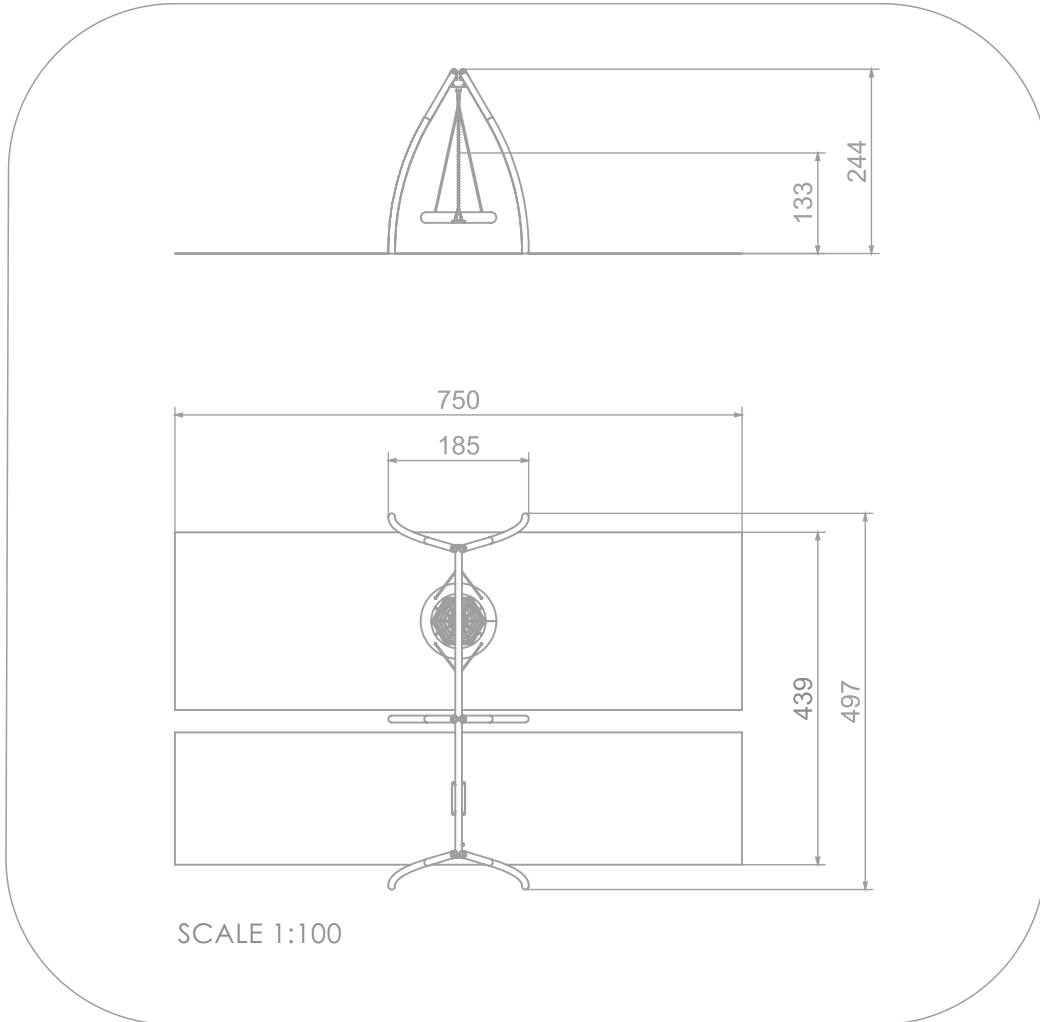

INFORMATION ABOUT THE PRODUCT

Dimensions	185 x 497 cm
Safety zone	750 x 439 cm
Safety zone area	31 m ²
Overall height	244 cm
Free fall height	133 cm
Amount of users	5
Product complies with EN 1176-1:2017-12	YES
Availability of spare parts	YES
Age range	3-12

According to EN 1176-1:2017-12 norm, the product requires applying a safety surface according to the product's free fall height.

MATERIALS:

SOLID CONSTRUCTION MADE OF BLACK STEEL IS235JR. CLEANED THE SANDBLASTING PROCESS

THE SEATS ARE MADE WITH AN ALUMINIUM CONSTRUCTION COVERED WITH A SOFT EPDM RUBBER

POST ENDINGS FINISHED WITH SOFT EPDM RUBBER

SWING SLINGS, WITH DOUBLE BEARINGS

„BIRD NEST“ TYPE SEAT WITH A DIAMETER OF 100 CM, HANGED ON 6 MM STAINLESS STEEL CHAINS