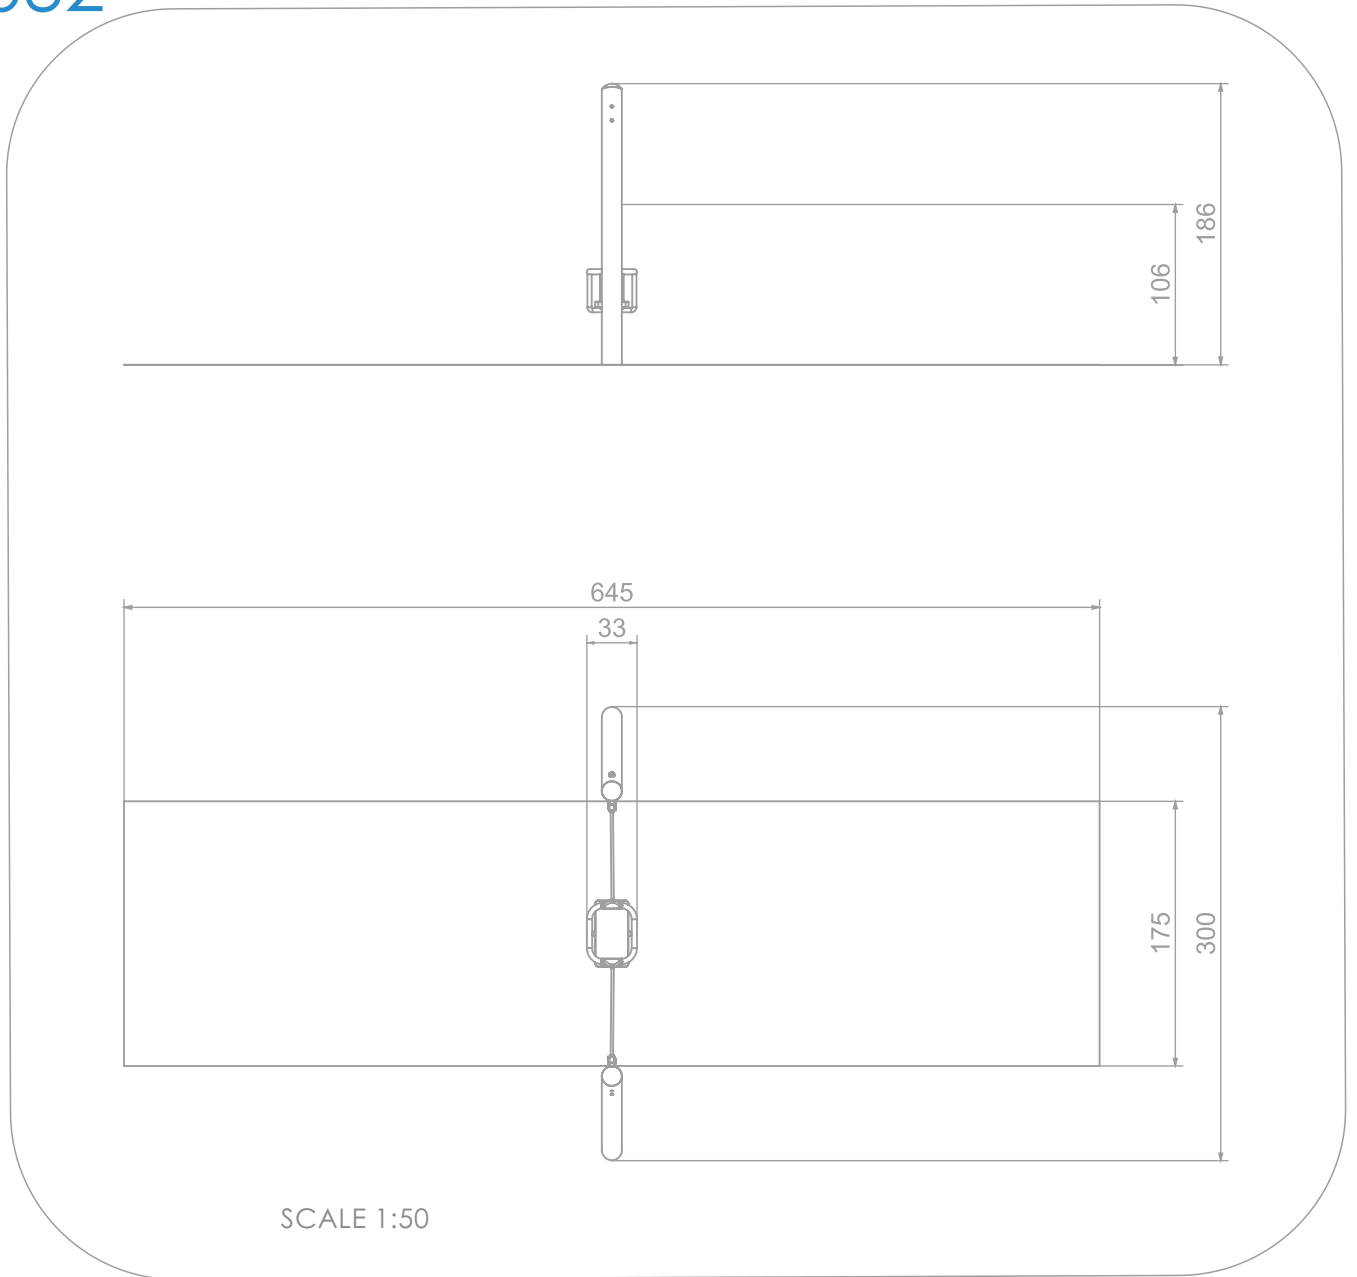

INFORMATION ABOUT THE PRODUCT

Dimensions	33 x 300 cm
Safety zone	645 x 175 cm
Safety zone area	12 m ²
Overall height	186 cm
Free fall height	106 cm
Amount of users	1
Product complies with EN 1176-1:2017-12	YES
Availability of spare parts	YES
Age range	1-4
<small>According to EN 1176-1:2017-12 norm, the product requires applying a safety surface according to the product's free fall height.</small>	

3032

MATERIALS:

SOLID CONSTRUCTION
MADE OF BLACK STEEL
IS235JR, CLEANED THE
SANDBLASTING PROCESS

SAFETY SEAT MADE OF
ALUMINUM AND STAINLESS
STEEL COVERED WITH SOFT
POLYURETHANE