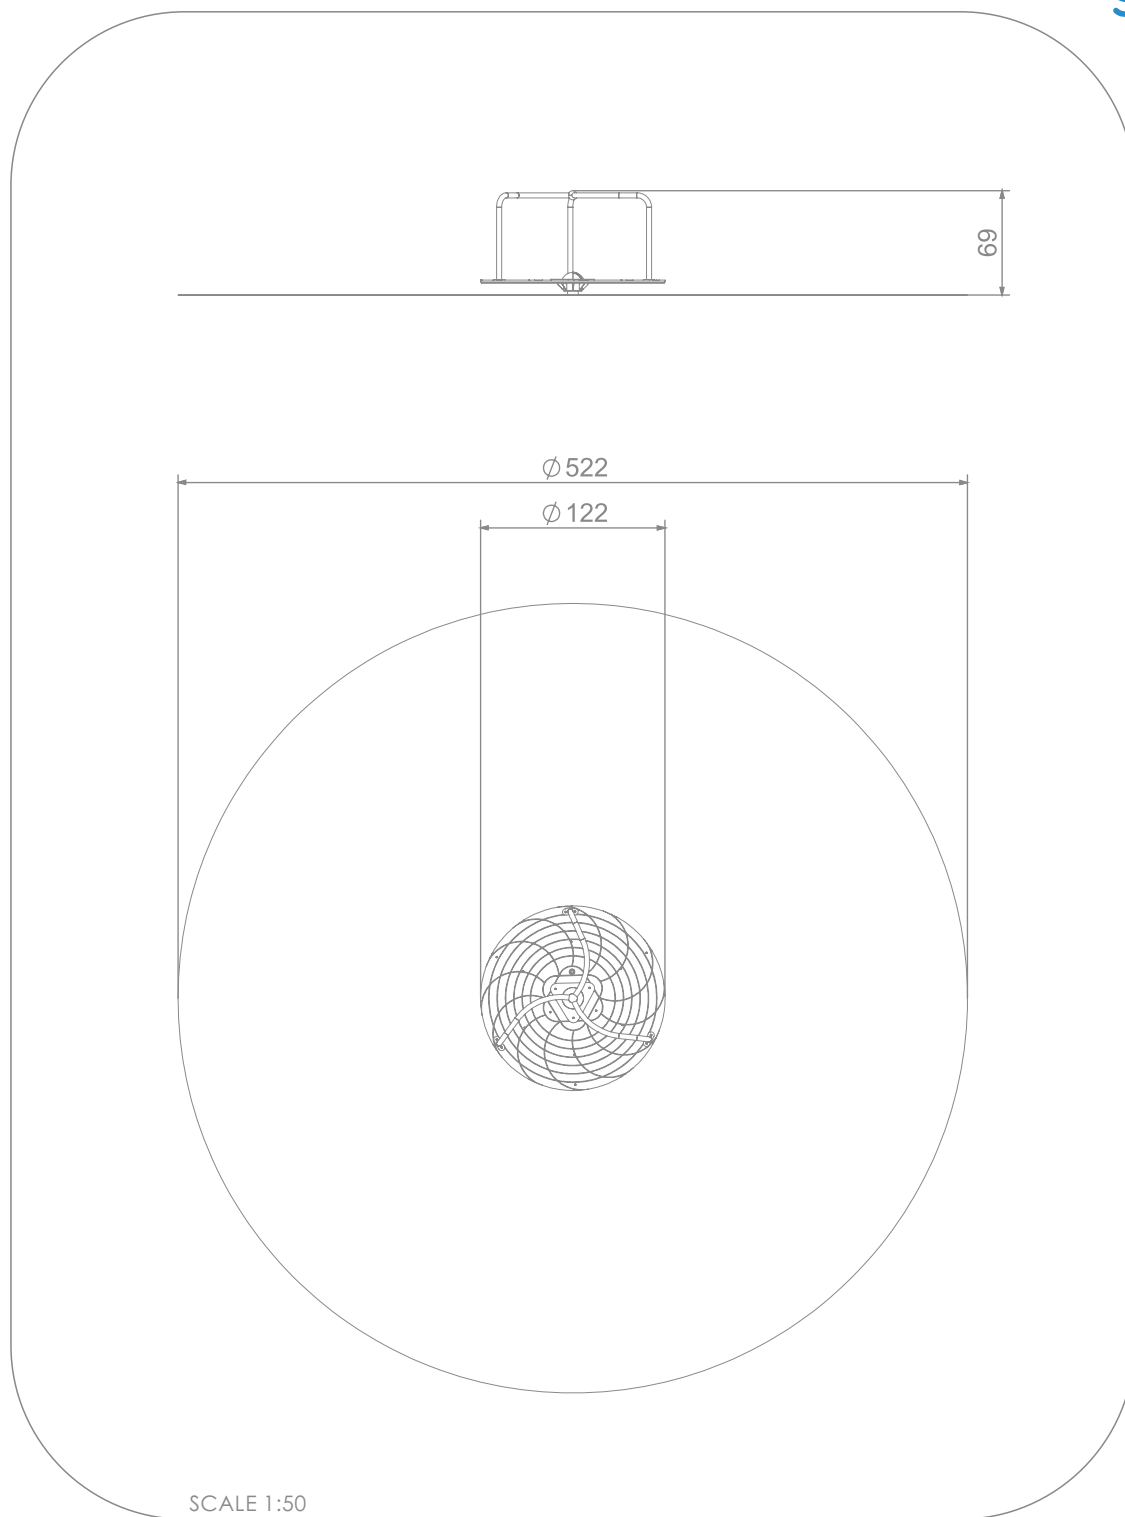

## INFORMATION ABOUT THE PRODUCT

Dimensions:	122 x 122 cm
Safety zone:	522 x 522 cm
Safety zone area	22 m <sup>2</sup>
Overall height	69 cm
Free fall height	69 cm
Amount of users	3
Product complies with EN 1176-1:2017-12	YES
Availability of spare parts	YES
Age range	3-12
Product requires using safe surface adjusted to downfall from the height of minimum 1 meter.	

### MATERIALS:

ELEMENTS  
CONSTRUCTION MADE OF  
STAINLESS STEEL AISI 304

PLATES OF THE WALLS AND  
PLATFORMS MADE OF  
COLOURFUL 13 MM HPL

PLATES OF THE WALLS  
MADE OF COLOURFUL  
TRIPLE LAYERED 15 MM  
HDPE POLYETHYLENE