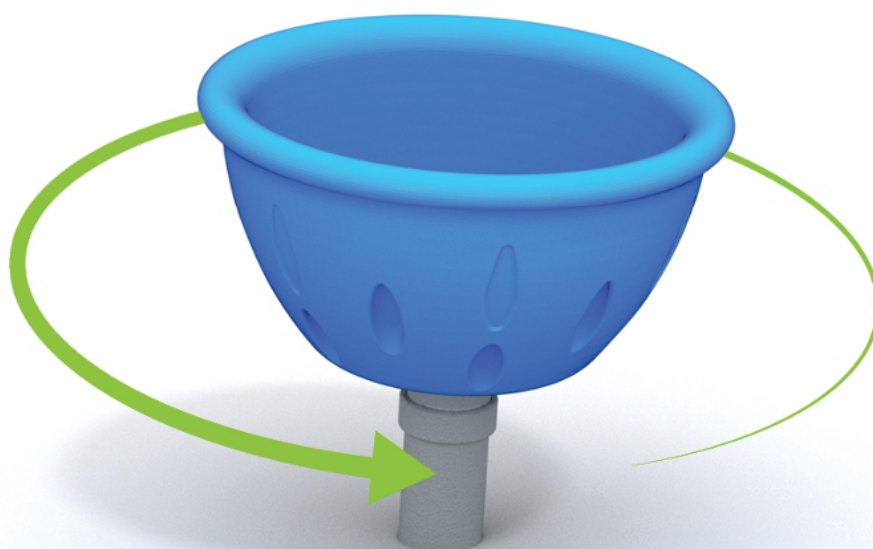

SOCIALIZING

INFORMATION ABOUT THE PRODUCT

Dimensions:	54 x 54 cm
Safety zone:	455 x 455 cm
Safety zone area	17 m ²
Overall height	52 cm
Free fall height	52 cm
Amount of users	1
Product complies with EN 1176-1:2017-12	YES
Availability of spare parts	YES
Age range	3-12
According to PN-EN 1176-1:2017-12 norm, the product requires applying a safety surface according to the product's free fall height.	

MATERIALS:

SOLID CONSTRUCTION
MADE OF BLACK STEEL
IS235JR. CLEANED THE
SANDBLASTING PROCESS

CAROUSEL SEAT MADE OF
POLYETHYLENE,
ROTATIONALLY MOLDED
DIAMETER OF THE SEAT :
55 CM