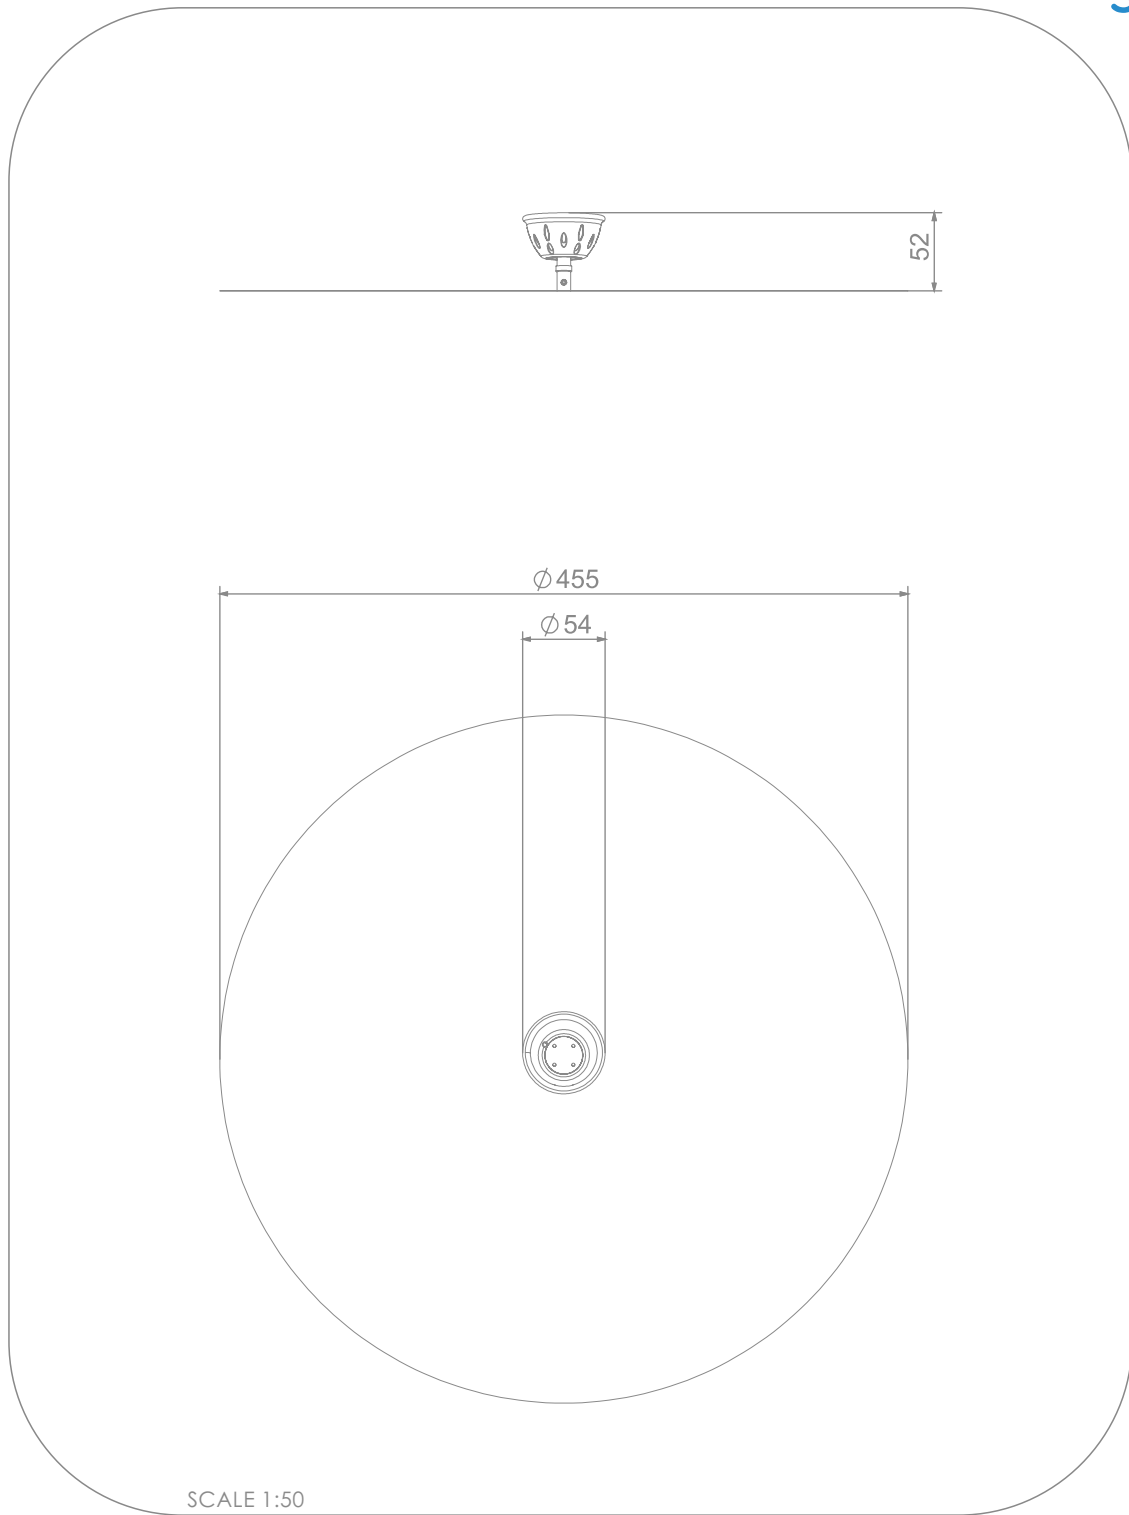

SOCIALIZING

INFORMATION ABOUT THE PRODUCT

Dimensions:	54 x 54 cm
Safety zone:	455 x 455 cm
Safety zone area	17 m ²
Overall height	52 cm
Free fall height	52 cm
Amount of users	1
Product complies with EN 1176-1:2017-12	YES
Availability of spare parts	YES
Age range	3-12
According to PN-EN 1176-1:2017-12 norm, the product requires applying a safety surface according to the product's free fall height.	

MATERIALS:

SOLID CONSTRUCTION
MADE OF BLACK STEEL
IS235JR. CLEANED THE
SANDBLASTING PROCESS

CAROUSEL SEAT MADE OF
POLYETHYLENE,
ROTATIONALLY MOLDED
DIAMETER OF THE SEAT :
55 CM