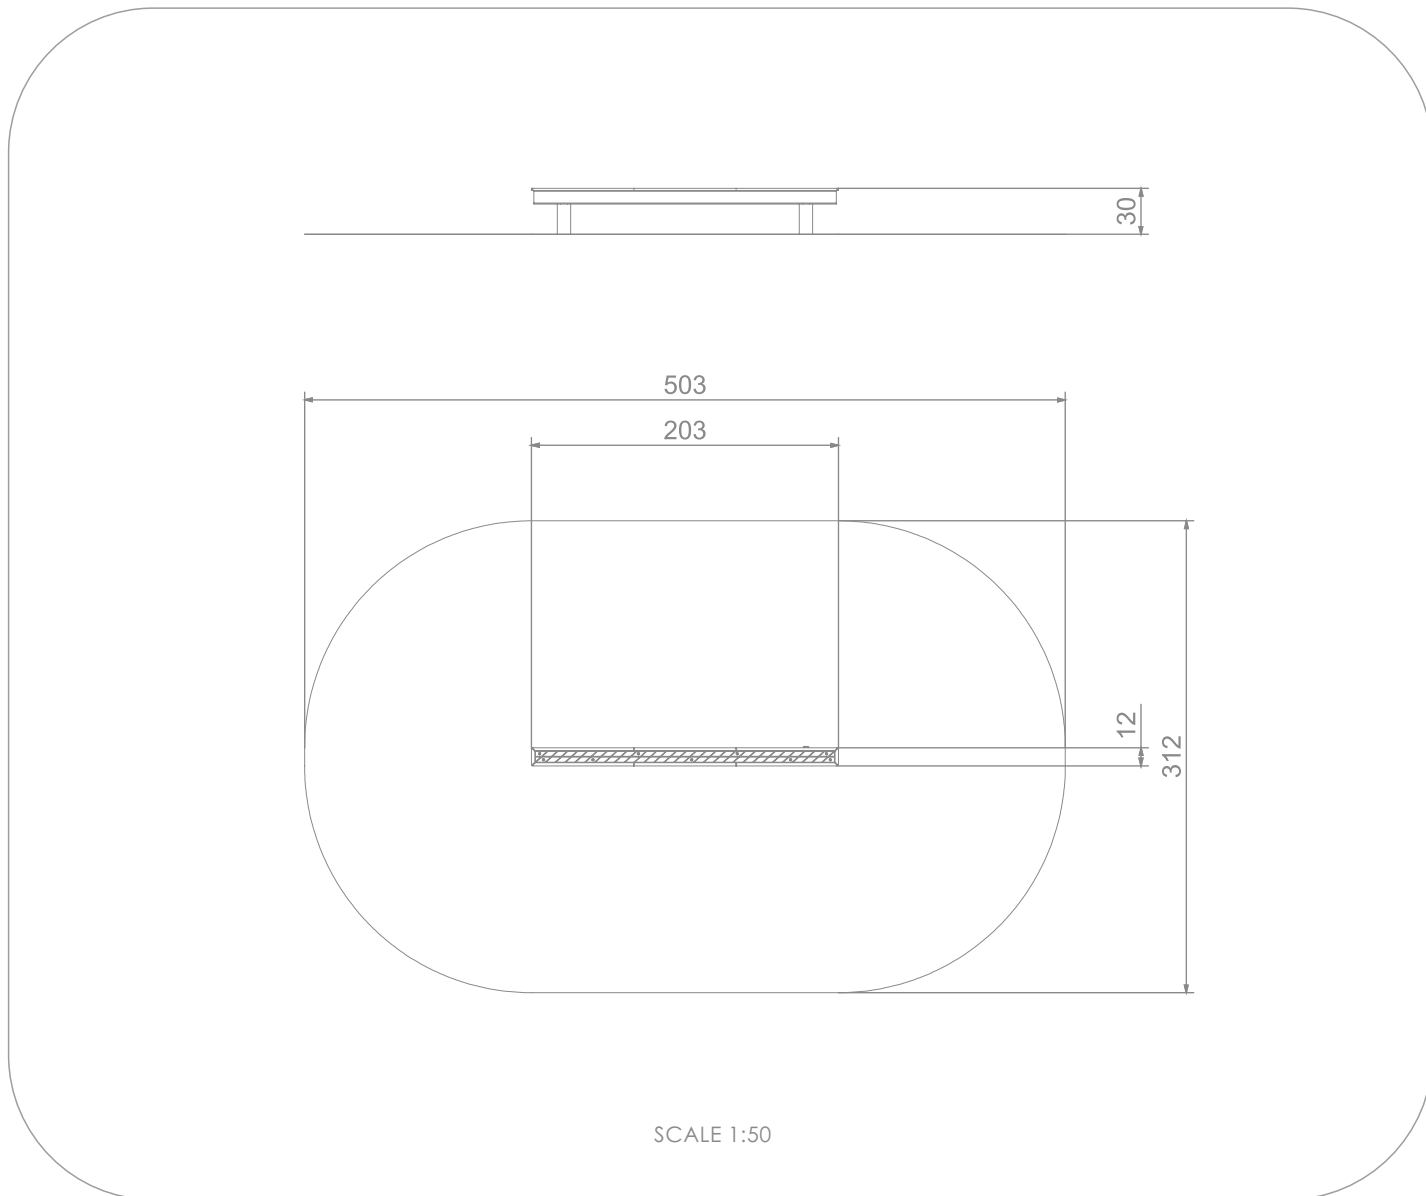

INFORMATION ABOUT THE PRODUCT

Dimensions	12 x 203 cm
Safety zone	312 x 503 cm
Free space	14 m ²
Overall height	30 cm
Free fall height	30 cm
Amount of users	4
Product complies with PN-EN 1176-1:2017-12	YES
Availability of spare parts	YES
Age range	3-12
According to PN-EN 1176-1:2017-12 norm, the product requires applying a safety surface according to the product's free fall height.	

4013

SCALE 1:50

MATERIALS:

SOLID CONSTRUCTION
MADE OF STAINLESS STEEL
ASISI 304

PLATES OF THE WALLS AND
PLATFOMRS MADE OF
COLOURFUL 13 MM HPL