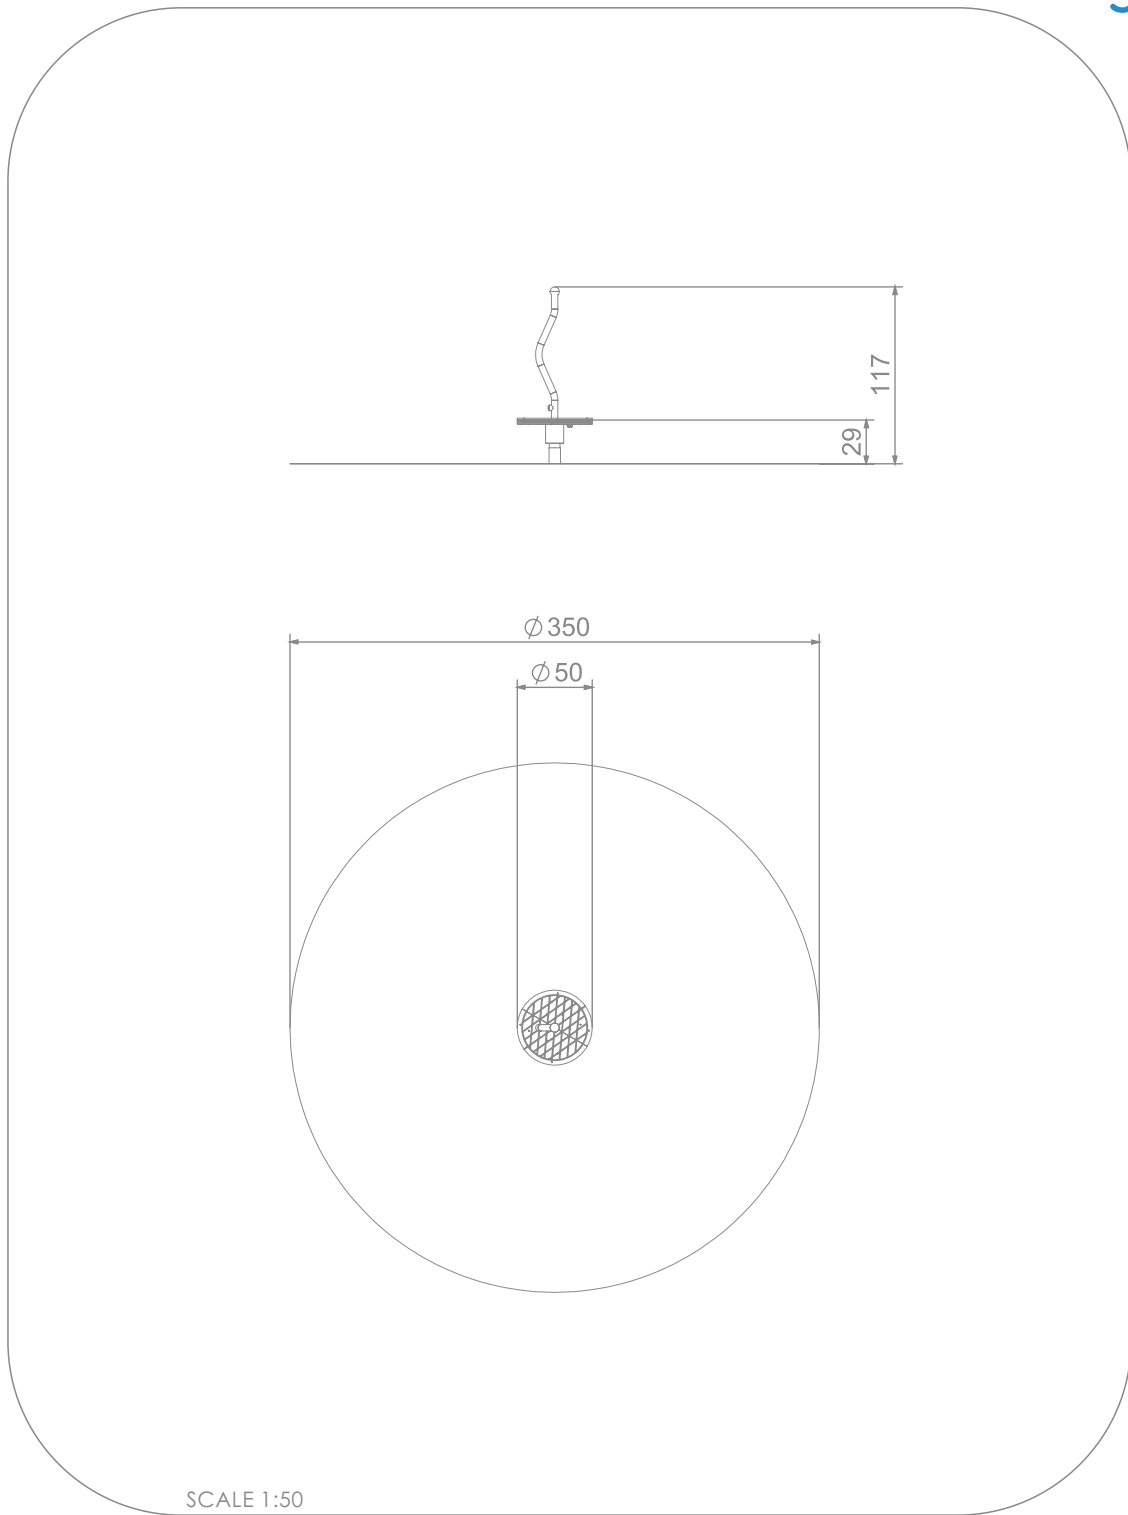

SOCIALIZING

INFORMATION ABOUT THE PRODUCT

Dimensions:	50 x 50 cm
Safety zone:	350 x 350 cm
Safety zone area	10 m ²
Overall height	117 cm
Free fall height	29 cm
Amount of users	1
Product complies with EN 1176-1:2017-12	YES
Availability of spare parts	YES
Age range	3-12
<small>According to PN-EN 1176-1:2017-12 norm, the product requires applying a safety surface according to the product's free fall height.</small>	

4014

MATERIALS:

SOLID CONSTRUCTION
MADE OF BLACK STEEL
IS235JR, CLEANED THE
SANDBLASTING PROCESS

PLATES OF THE WALLS AND
PLATFOMRS MADE OF
COLOURFUL 13 MM HPL