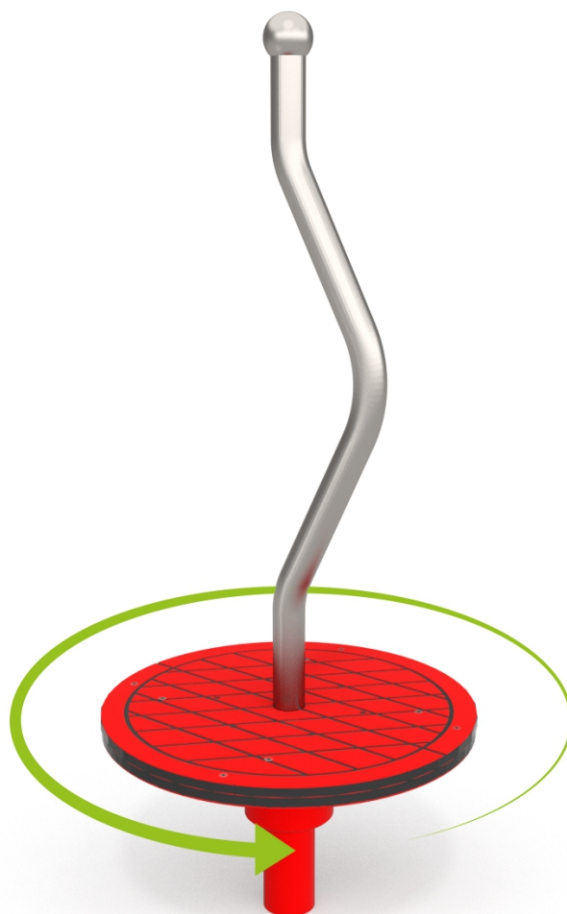

SOCIALIZING

INFORMATION ABOUT THE PRODUCT

Dimensions:	50 x 50 cm
Safety zone:	350 x 350 cm
Safety zone area	10 m ²
Overall height	117 cm
Free fall height	29 cm
Amount of users	1
Product complies with EN 1176-1:2017-12	YES
Availability of spare parts	YES
Age range	3-12
<small>According to PN-EN 1176-1:2017-12 norm, the product requires applying a safety surface according to the product's free fall height.</small>	

4014

MATERIALS:

SOLID CONSTRUCTION
MADE OF BLACK STEEL
IS235JR, CLEANED THE
SANDBLASTING PROCESS

PLATES OF THE WALLS AND
PLATFOMRS MADE OF
COLOURFUL 13 MM HPL