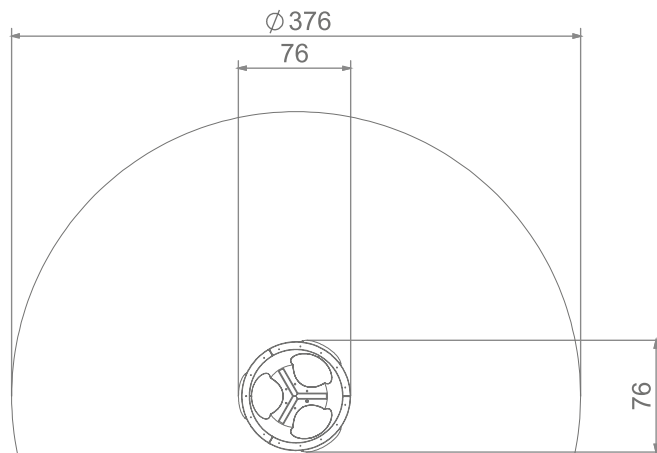

INFORMATION ABOUT THE PRODUCT

Dimensions	76 x 76 cm
Safety zone	376 x 376 cm
Free space	12 m ²
Overall height	217 cm
Free fall height	
Amount of users	5
Product complies with PN-EN 1176-1:2017-12	YES
Availability of spare parts	YES
Age range	3+
According to PN-EN 1176-1:2017-12 norm, the product requires applying a safety surface according to the product's free fall height.	