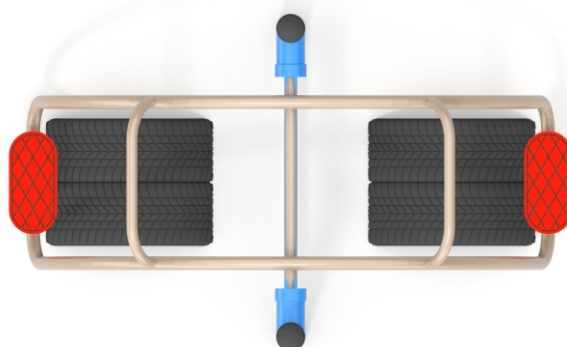

#### INFORMATION ABOUT THE PRODUCT

Dimensions	104 x 176 cm
Safety zone	404 x 476 cm
Safety zone area	16 m <sup>2</sup>
Overall height	116 cm
Free fall height	56 cm
Amount of users	2
Product complies with PN-EN 1176-1:2017-12	YES
Availability of spare parts	YES
Age range	5-12
According to PN-EN 1176-1:2017-12 norm, the product requires applying a safety surface according to the product's free fall height.	

#### MATERIALS:

SOLID CONSTRUCTION MADE OF BLACK STEEL S235JR, CLEANED IN THE SANDBLASTING PROCESS

PLATES OF THE WALLS AND PLATFORMS MADE OF COLOURFUL 13 MM HPL

POST ENDINGS FINISHED WITH SOFT EPDM RUBBER