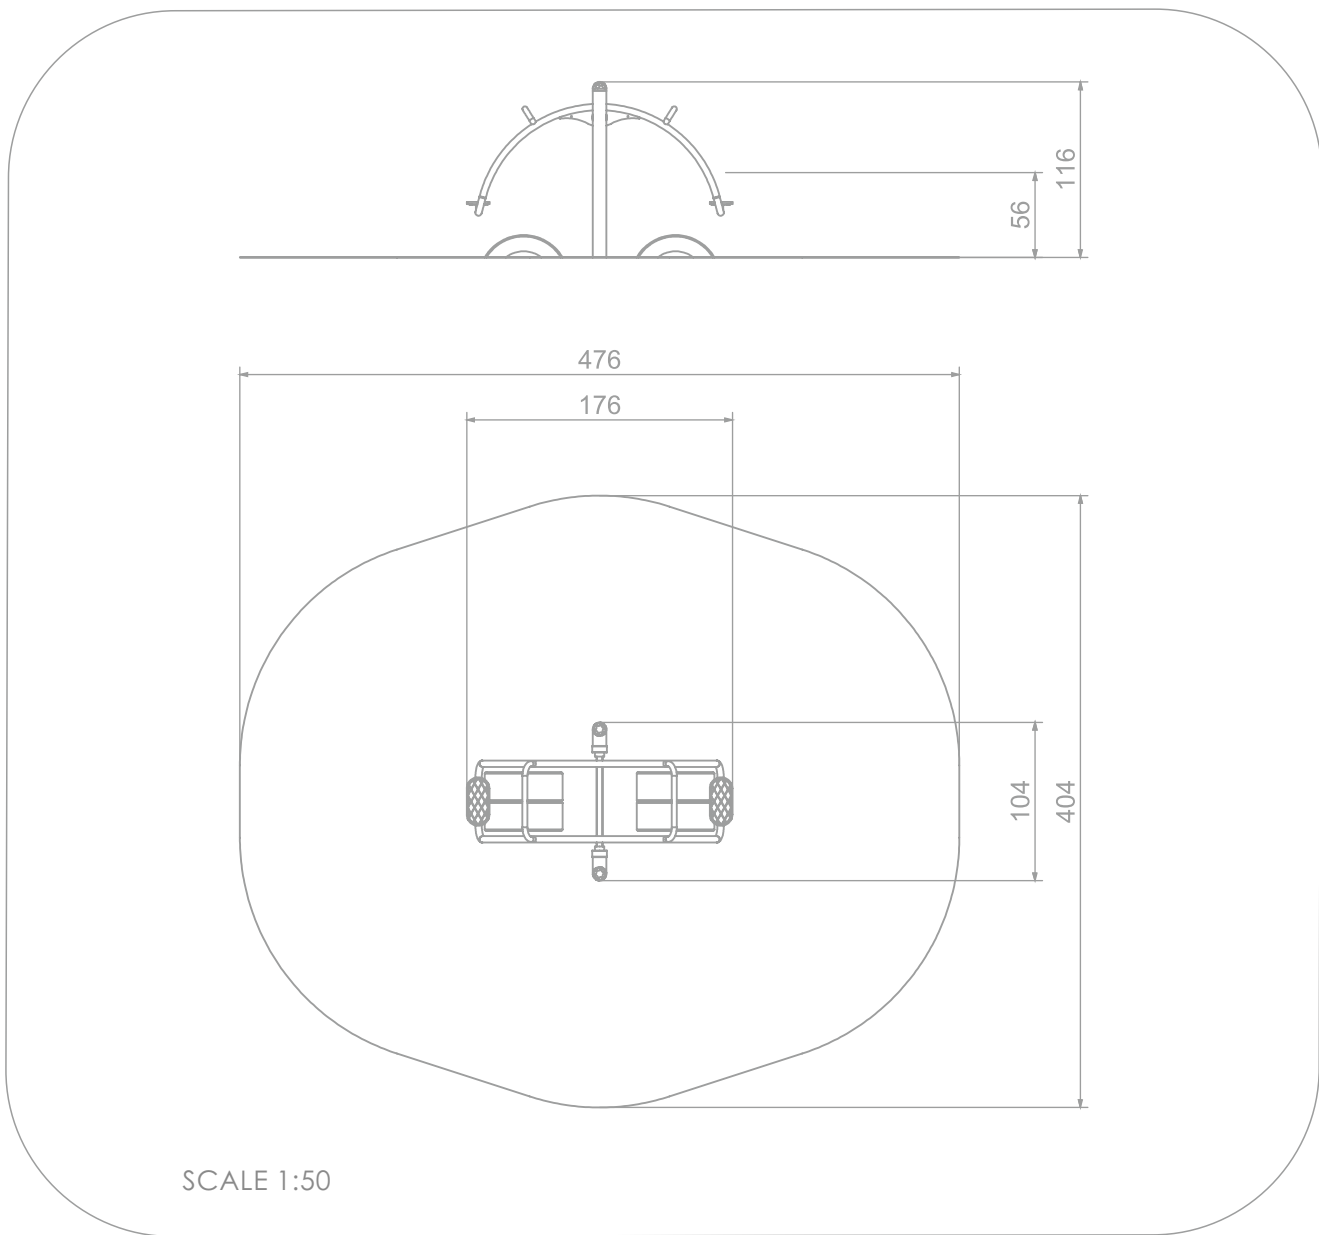

#### INFORMATION ABOUT THE PRODUCT

Dimensions	104 x 176 cm
Safety zone	404 x 476 cm
Safety zone area	16 m <sup>2</sup>
Overall height	116 cm
Free fall height	56 cm
Amount of users	2
Product complies with PN-EN 1176-1:2017-12	YES
Availability of spare parts	YES
Age range	5-12
According to PN-EN 1176-1:2017-12 norm, the product requires applying a safety surface according to the product's free fall height.	

#### MATERIALS:

SOLID CONSTRUCTION MADE OF BLACK STEEL S235JR, CLEANED IN THE SANDBLASTING PROCESS

PLATES OF THE WALLS AND PLATFORMS MADE OF COLOURFUL 13 MM HPL

POST ENDINGS FINISHED WITH SOFT EPDM RUBBER