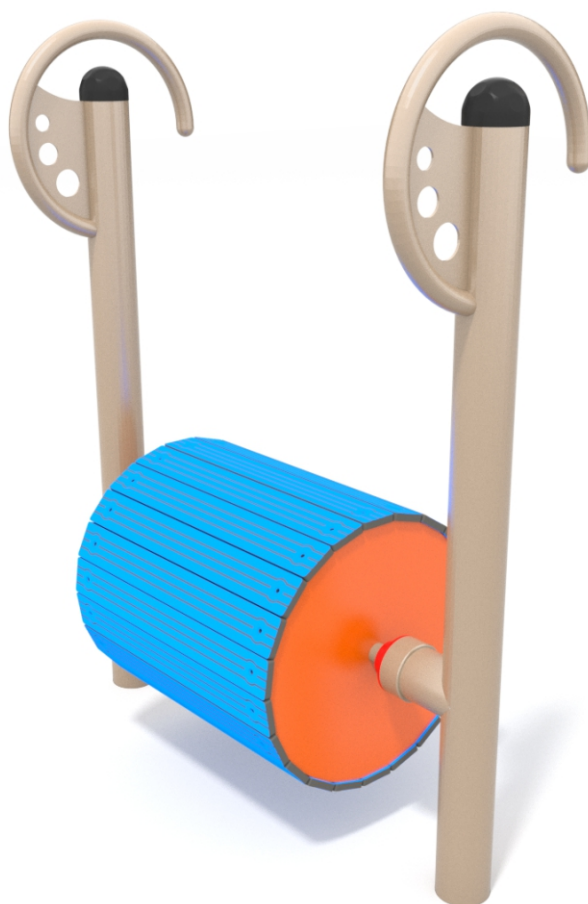

SOCIALIZING

INFORMATION ABOUT THE PRODUCT

Dimensions:	105 x 49 cm
Safety zone:	405 x 349 cm
Safety zone area	12 m ²
Overall height	133 cm
Free fall height	58 cm
Amount of users	1
Product complies with EN 1176-1:2017-12	YES
Availability of spare parts	YES
Age range	3-12
<small>According to PN-EN 1176-1:2017-12 norm, the product requires applying a safety surface according to the product's free fall height.</small>	

MATERIALS:

SOLID CONSTRUCTION
MADE OF BLACK STEEL
IS235JR. CLEANED THE
SANDBLASTING PROCESS

PLATES OF THE WALLS AND
PLATFOMRS MADE OF
COLOURFUL 13 MM HPL