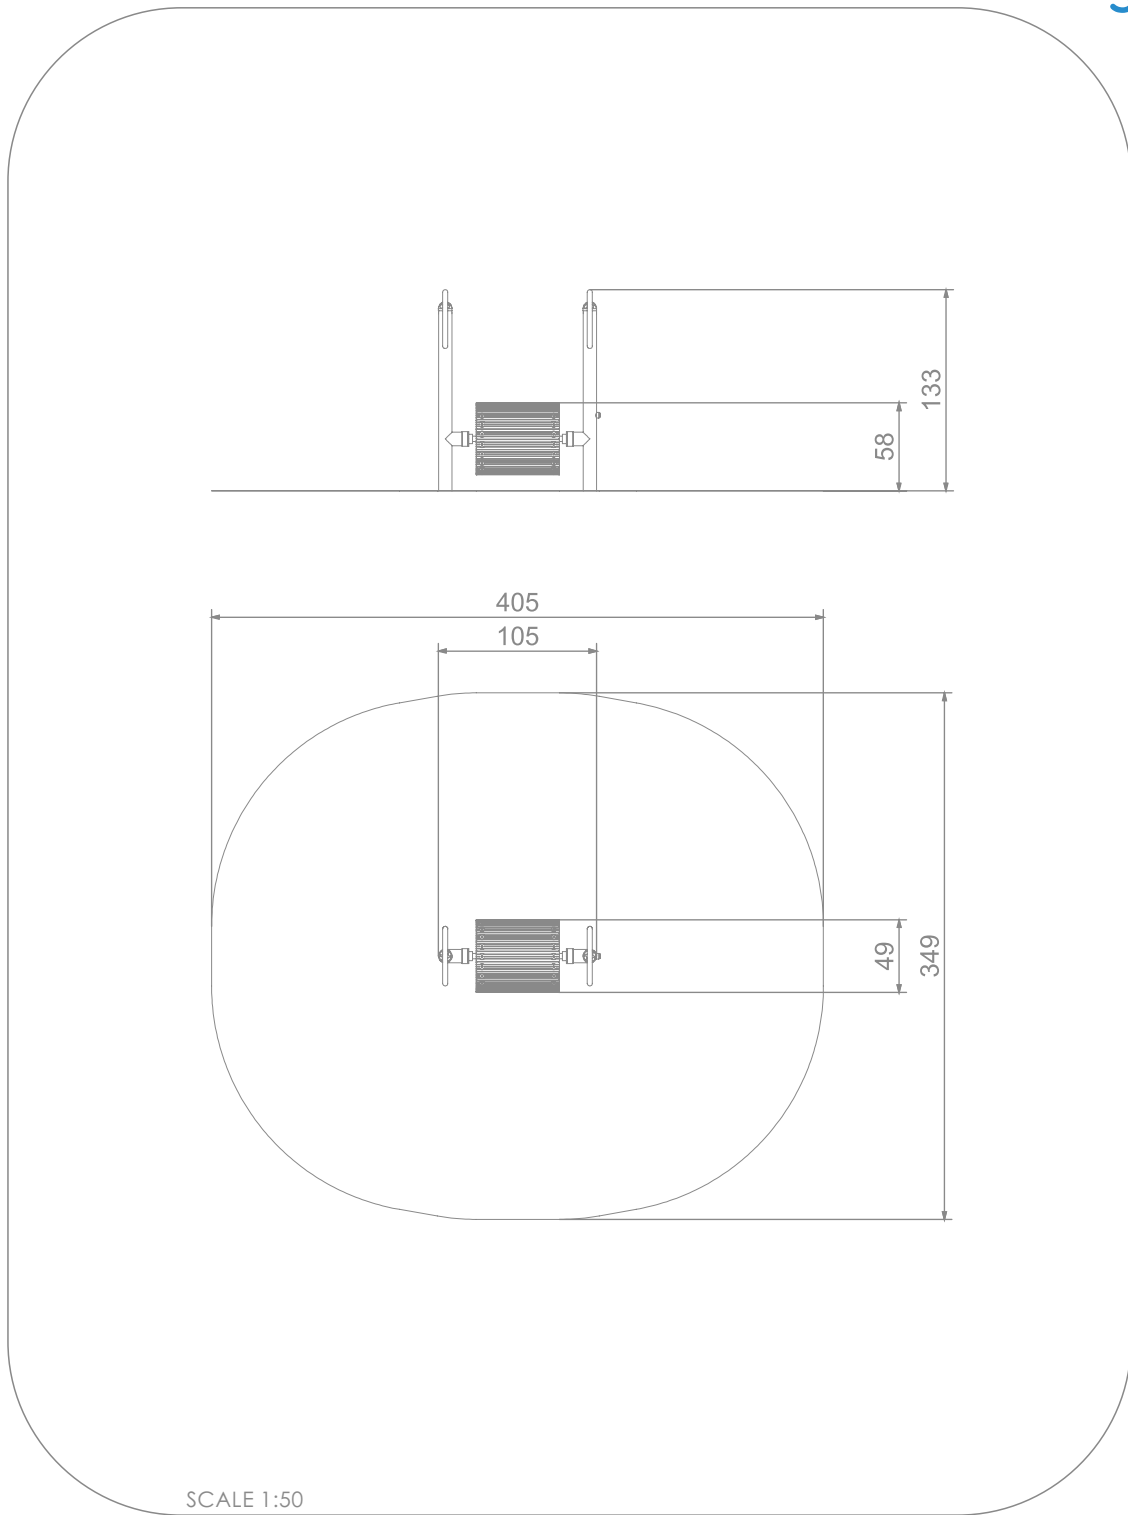

SOCIALIZING

INFORMATION ABOUT THE PRODUCT

Dimensions:	105 x 49 cm
Safety zone:	405 x 349 cm
Safety zone area	12 m ²
Overall height	133 cm
Free fall height	58 cm
Amount of users	1
Product complies with EN 1176-1:2017-12	YES
Availability of spare parts	YES
Age range	3-12
<small>According to PN-EN 1176-1:2017-12 norm, the product requires applying a safety surface according to the product's free fall height.</small>	

MATERIALS:

SOLID CONSTRUCTION
MADE OF BLACK STEEL
IS235JR. CLEANED THE
SANDBLASTING PROCESS

PLATES OF THE WALLS AND
PLATFOMRS MADE OF
COLOURFUL 13 MM HPL