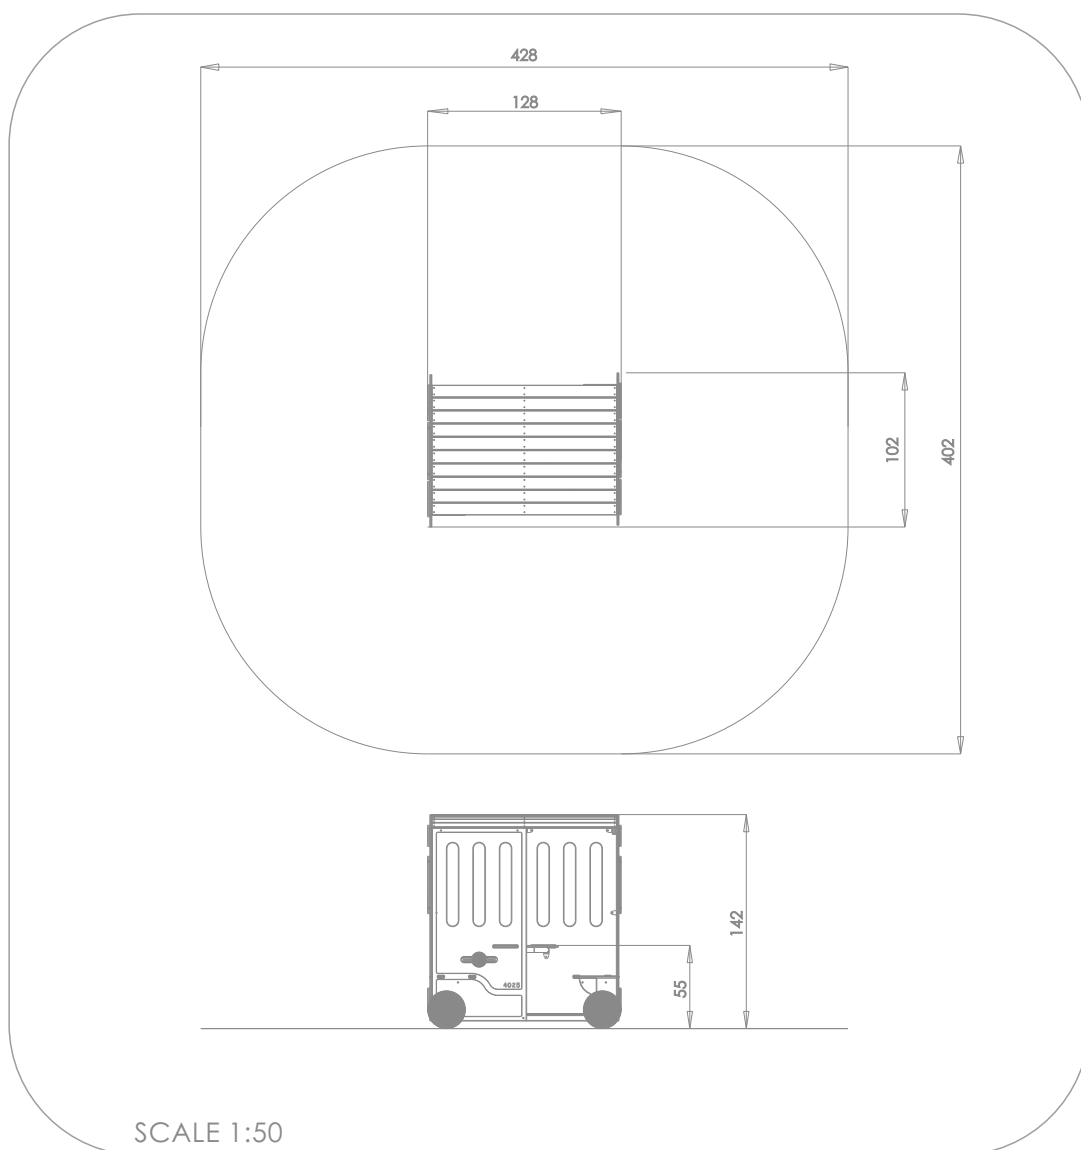

SOCIALIZING

SENSORIAL
INTEGRATION

INFORMATION ABOUT THE PRODUCT

Dimensions	102 x 128 cm
Safety zone	402 x 428 cm
Safety zone area	16 m ²
Overall height	142 cm
Free fall height	55 cm
Amount of users	4
Product complies with EN 1176-1:2017-12	YES
Availability of spare parts	YES
Age range	3-12

According to EN 1176-1:2017-12 norm, the product requires applying a safety surface according to the product's free fall height.

4025

MINI

MATERIALS:

STEEL CONSTRUCTION:
POWDER
GALVANIZED AND COVERED
IN POWDER COATING PAINT

PLATES OF THE WALLS
MADE OF COLOURFUL
TRIPLE LAYERED 15 MM
HDPE POLYETHYLENE, IN
THE HIGHEST QUALITY,
TOTALLY DAMP-PROOF.

CLIMBING WALLS
AND SIDES OF STAIRS:
HPL 13 MM