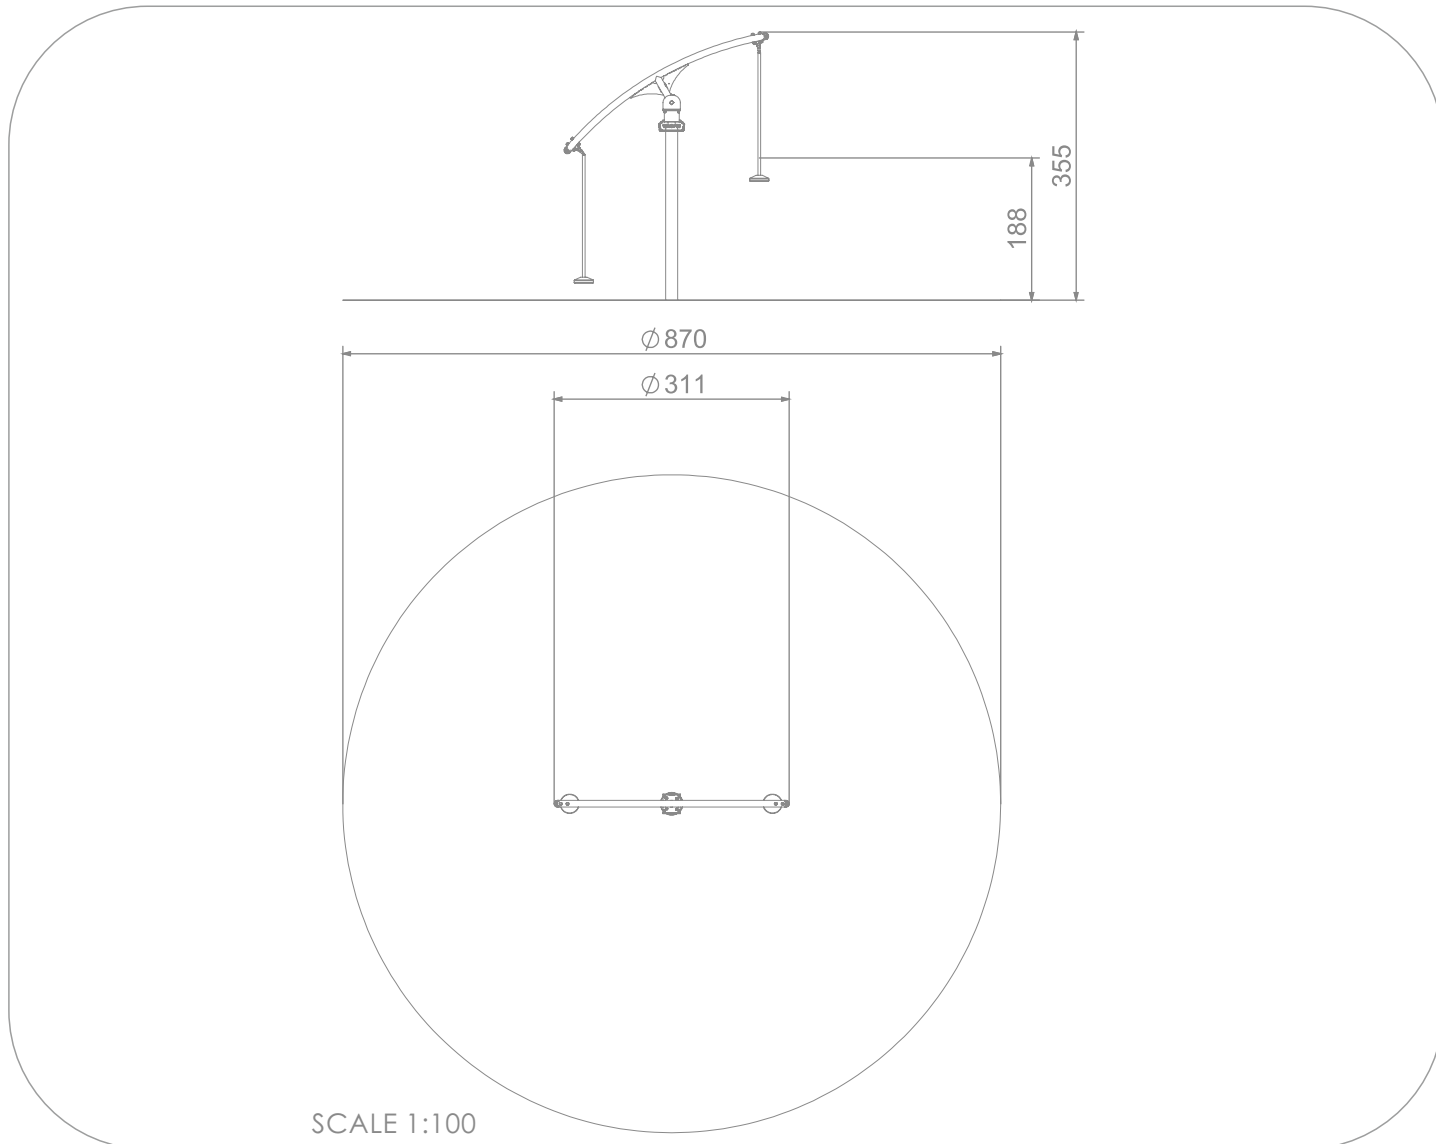

INFORMATION ABOUT THE PRODUCT

Dimensions	311 x 311 cm
Safety zone	870 x 870 cm
Free space	1070 x 1070 cm
Overall height	355 cm
Free fall height	188 cm
Amount of users	2
Product complies with PN-EN 1176-1:2017-12	YES
Availability of spare parts	YES
Age range	3-12
According to PN-EN 1176-1:2017-12 norm, the product requires applying a safety surface according to the product's free fall height.	

4033

MATERIALS:

<p>SOLID CONSTRUCTION MADE OF BLACK STEEL S235JR. CLEANED IN THE SANDBLASTING PROCESS</p>	<p>VANDAL-PROOF SCREW PLUGS MADE OF INJECTION MOLDED POLYAMIDE</p>	<p>POST ENDINGS FINISHED WITH SOFT EPDM RUBBER</p>
		
<p>CONNECTING ELEMENTS LIKE SCREWS, NUTS, WASHERS MADE OF STAINLESS STEEL</p>	<p>ATTESTED 6 MM STAINLESS STEEL CHAINS</p>	<p>SEAT MADE OF SOFT RUBBER, REINFORCED WITH A STEEL SHEET</p>
		