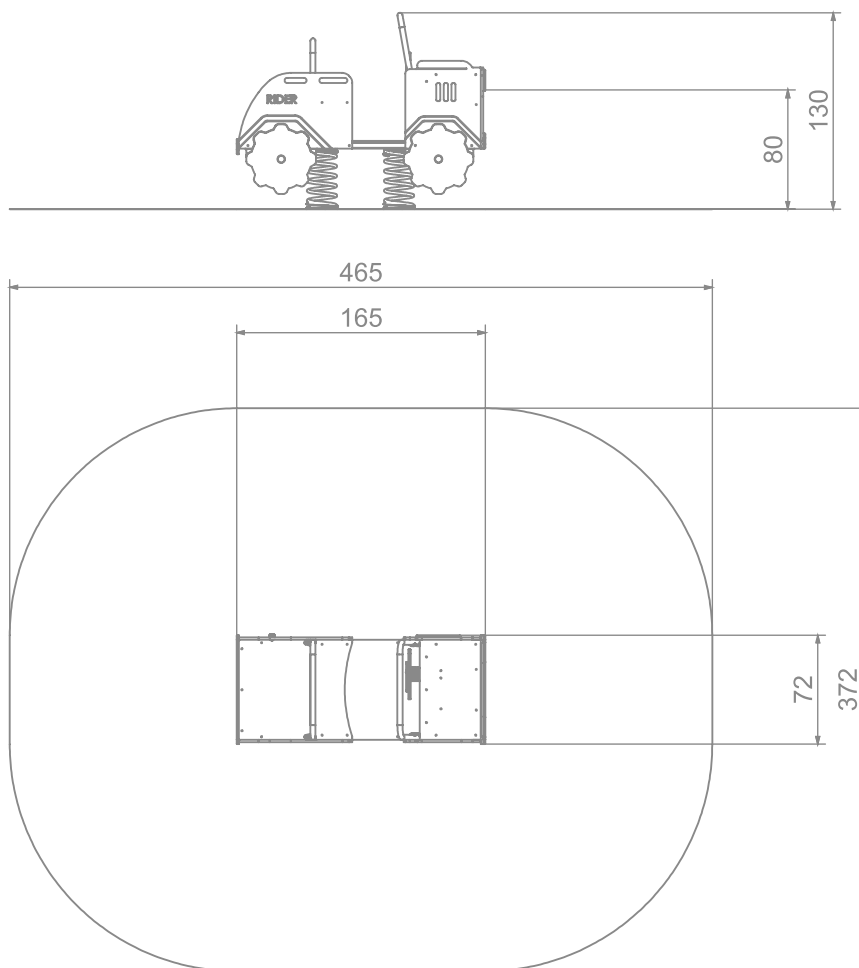

#### INFORMATION ABOUT THE PRODUCT

Dimensions	72 x 165 cm
Safety zone	372 x 465 cm
Free space	16 m <sup>2</sup>
Overall height	130 cm
Free fall height	80
Amount of users	4
Product complies with PN-EN 1176-1:2017-12	YES
Availability of spare parts	YES
Age range	1-12
According to PN-EN 1176-1:2017-12 norm, the product requires applying a safety surface according to the product's free fall height.	

SCALE 1:50