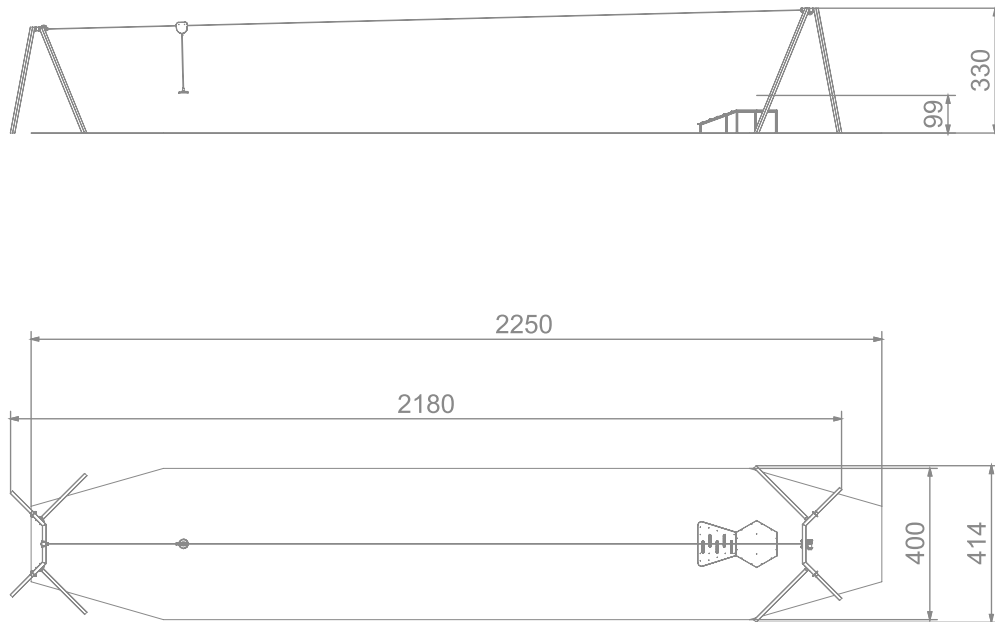

#### INFORMATION ABOUT THE PRODUCT

Dimensions	380 x 2180 cm
Safety zone	400 x 2250 cm
Free space	83 m <sup>2</sup>
Overall height	330 cm
Free fall height	99 cm
Amount of users	1
Product complies with PN-EN 1176-1:2017-12	YES
Availability of spare parts	YES
Age range	3-12
According to PN-EN 1176-1:2017-12 norm, the product requires applying a safety surface according to the product's free fall height.	

### 4040

SCALE 1:200

#### MATERIALS:

SOLID CONSTRUCTION MADE OF BLACK STEEL S235JR, CLEANED IN THE SANDBLASTING PROCESS

ROPE WITH A DIAMETER OF 10 MM HPL PLATFORM PLATE

PLATES OF THE WALLS MADE OF COLOURFUL 13 MM HPL

STAINLESS STEEL TROLLEY, SEAT MADE OF SOFT RUBBER, REINFORCED WITH A STEEL SHEET

ANTY-SLIP ANTHRACITE 10 MM HPL PLATFORM PLATE