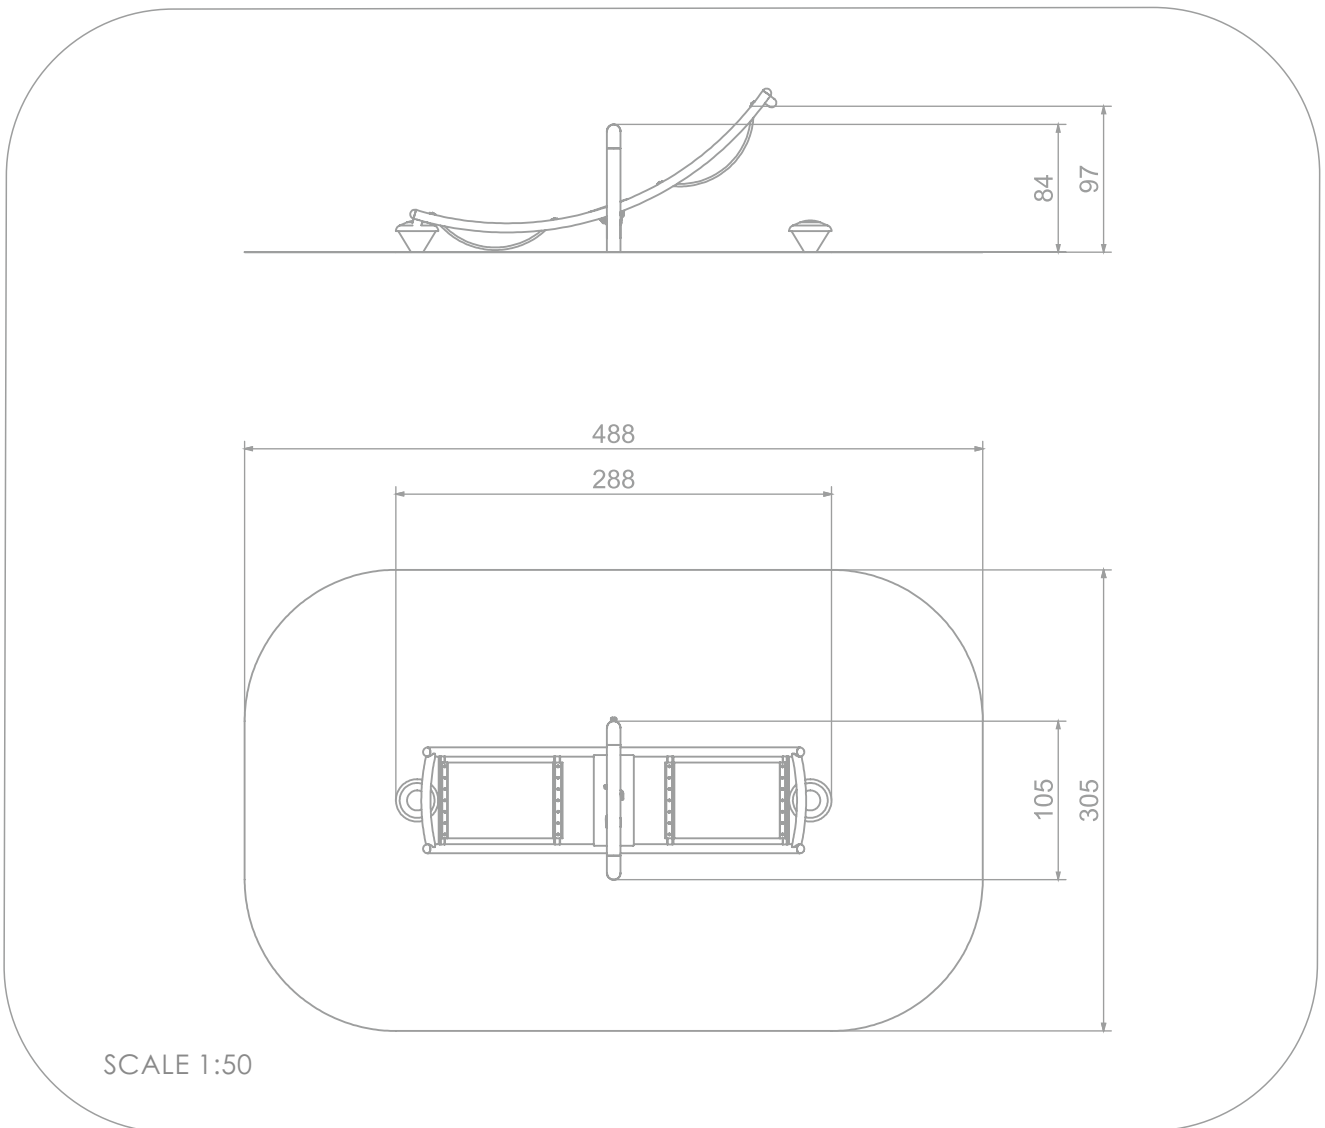

INFORMATION ABOUT THE PRODUCT

Dimensions	105 x 288 cm
Safety zone	305 x 488 cm
Free space	15 m ²
Overall height	84 cm
Free fall height	97 cm
Amount of users	2
Product complies with PN-EN 1176-1:2017-12	YES
Availability of spare parts	YES
Age range	3-12
According to PN-EN 1176-1:2017-12 norm, the product requires applying a safety surface according to the product's free fall height.	

4047

MATERIALS:

SOLID CONSTRUCTION MADE OF BLACK STEEL S235JR, CLEANED IN THE SANDBLASTING PROCESS	REINFORCED RUBBER 17 MM THICK
	
RUBBER BUMPER MADE OF SOFT AND DURABLE EPDM RUBBER	SOLID CONSTRUCTION MADE OF STAINLESS STEEL AISI 304 TOTALLY
