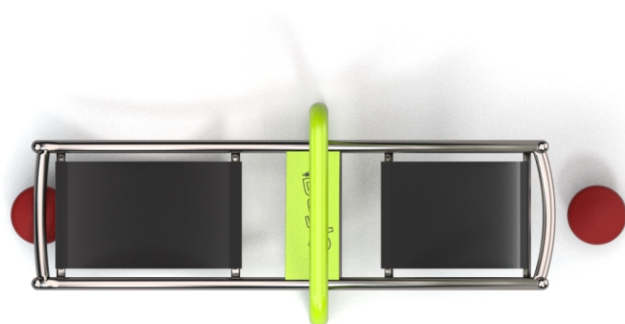

INFORMATION ABOUT THE PRODUCT

Dimensions	105 x 288 cm
Safety zone	305 x 488 cm
Free space	15 m ²
Overall height	84 cm
Free fall height	97 cm
Amount of users	2
Product complies with PN-EN 1176-1:2017-12	YES
Availability of spare parts	YES
Age range	3-12
According to PN-EN 1176-1:2017-12 norm, the product requires applying a safety surface according to the product's free fall height.	

4047

MATERIALS:

SOLID CONSTRUCTION MADE OF BLACK STEEL S235JR, CLEANED IN THE SANDBLASTING PROCESS	REINFORCED RUBBER 17 MM THICK
	
RUBBER BUMPER MADE OF SOFT AND DURABLE EPDM RUBBER	SOLID CONSTRUCTION MADE OF STAINLESS STEEL AISI 304 TOTALLY
