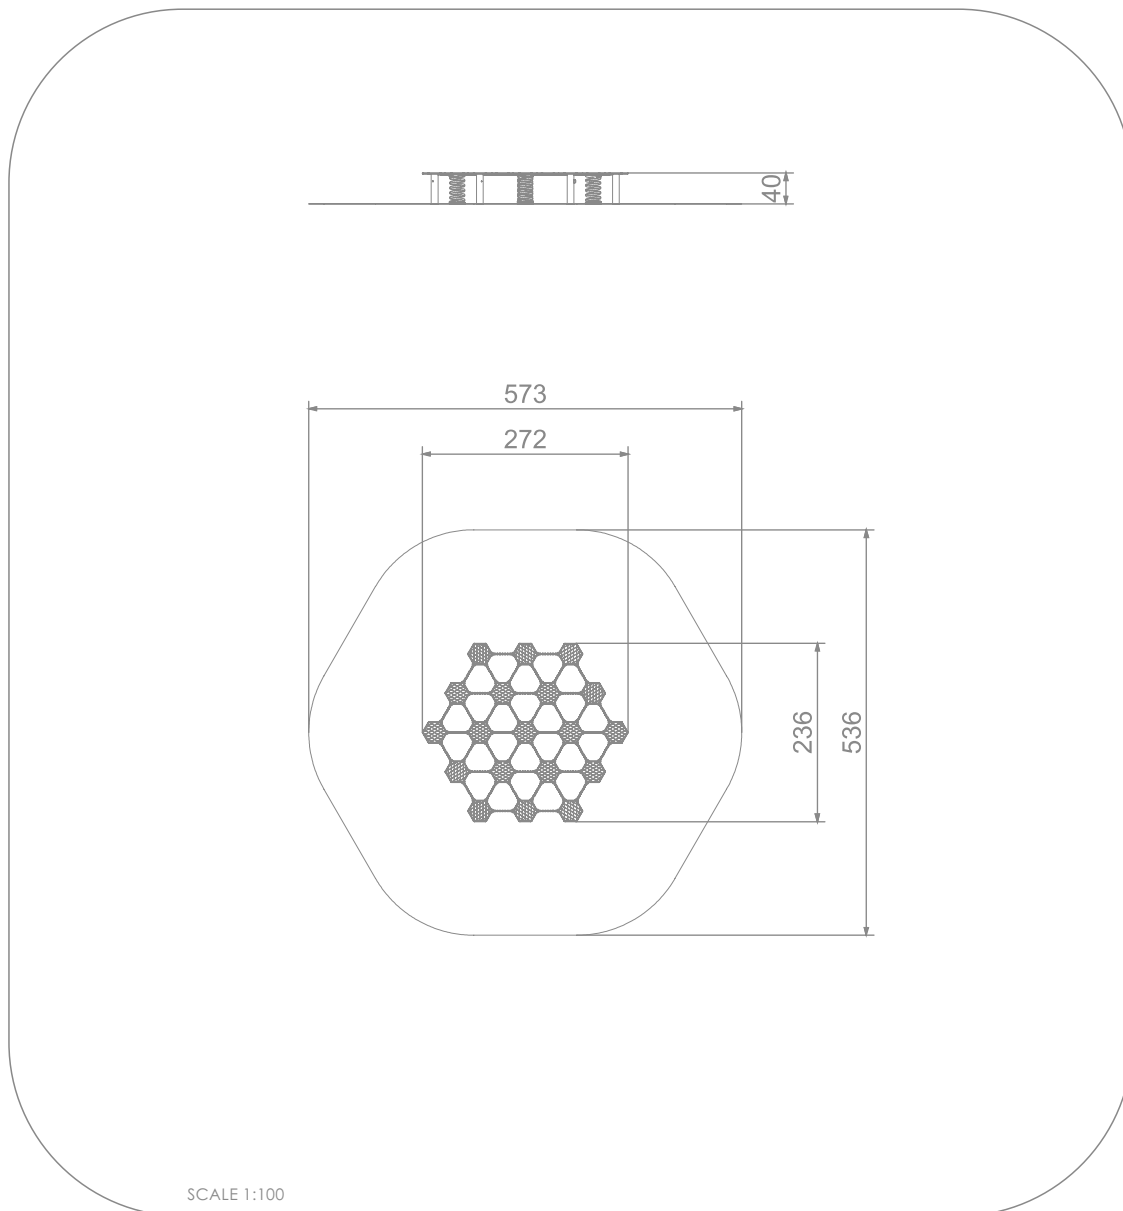

### INFORMATION ABOUT THE PRODUCT

Dimensions:	236 x 272 cm
Safety zone:	536 x 573 cm
Safety zone area	24 m <sup>2</sup>
Overall height	40 cm
Free fall height	40 cm
Amount of users	8
Product complies with EN 1176-1:2017-12	YES
Availability of spare parts	YES
Age range	3-12
According to PN-EN 1176-1:2017-12 norm, the product requires applying a safety surface according to the product's free fall height.	

### MATERIALS:

SPRING STEEL  
DIAMETER 200 MM

PLATES OF THE WALLS AND  
PLATFORMS MADE OF  
COLOURFUL 13 MM HPL