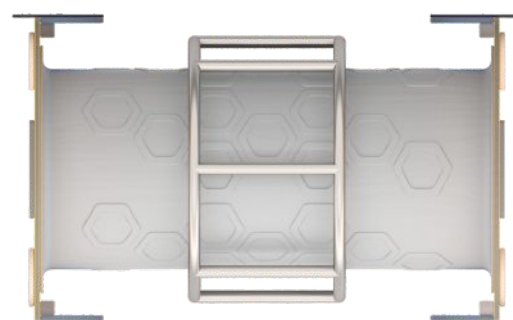

SOCIALIZING

SENSORIAL
INTEGRATION

INFORMATION ABOUT THE PRODUCT

Dimensions	85 x 140 cm
Safety zone	385 x 440 cm
Safety zone area	16 m ²
Overall height	85 cm
Free fall height	80 cm
Amount of users	4
Product complies with EN 1176-1:2017-12	YES
Availability of spare parts	YES
Age range	3-12

According to EN 1176-1:2017-12 norm, the product requires applying a safety surface according to the product's free fall height.

MATERIALS:

STEEL CONSTRUCTION:
STAINLESS STEEL
AISI304

PLATES OF THE WALLS
MADE OF COLOURFUL
TRIPLE LAYERED 15 MM
HDPE POLYETHYLENE, IN
THE HIGHEST QUALITY,
TOTALLY DAMP-PROOF.

CLIMBING WALLS
AND SIDES OF STAIRS:
HPL 13 MM

TUBE MADE OF LDPE
POLYETHYLENE
ROTATIONALLY MOLDED
WITH THE INNER DIAMETER
OF 53.3 CM AND THE
LENGTH OF 125 CM.