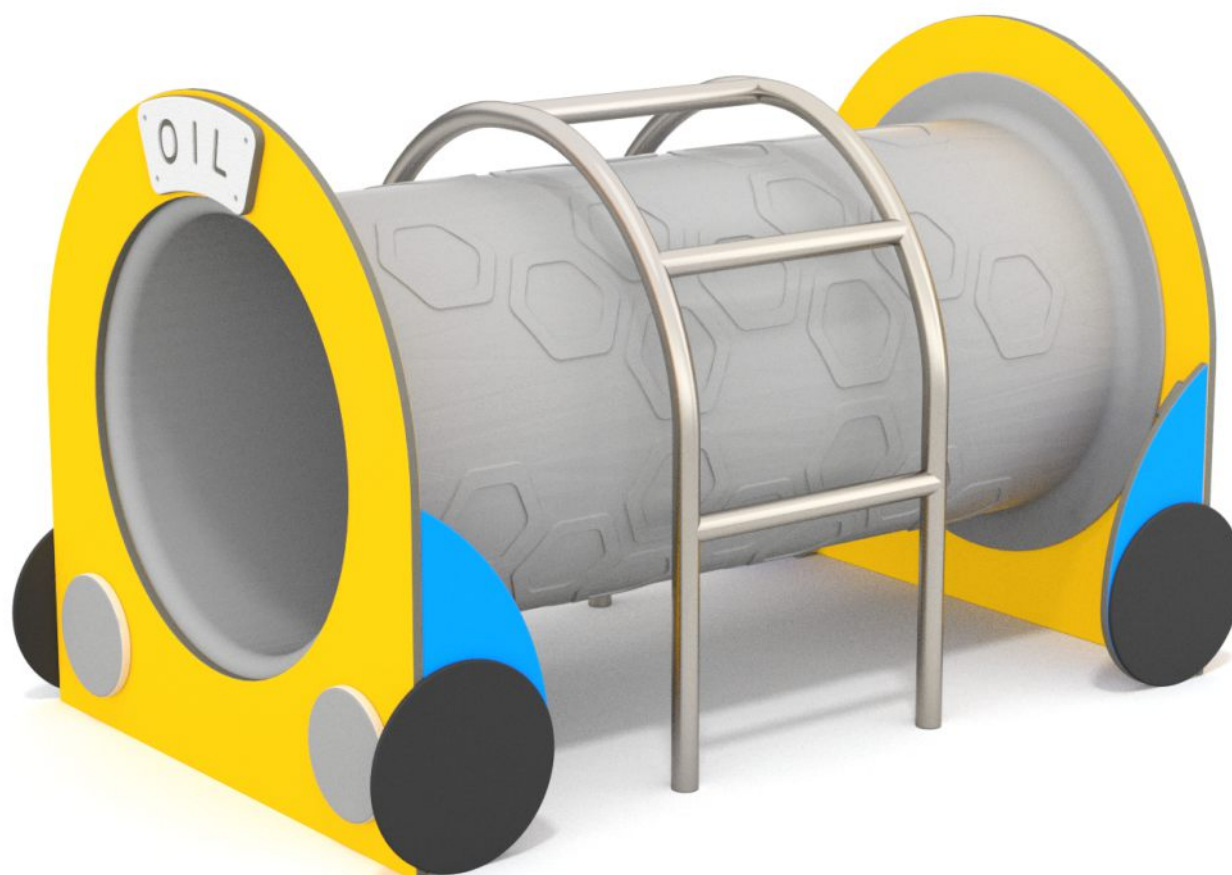

SOCIALIZING

SENSORIAL
INTEGRATION

INFORMATION ABOUT THE PRODUCT

Dimensions	85 x 140 cm
Safety zone	385 x 440 cm
Safety zone area	16 m ²
Overall height	85 cm
Free fall height	80 cm
Amount of users	4
Product complies with EN 1176-1:2017-12	YES
Availability of spare parts	YES
Age range	3-12

According to EN 1176-1:2017-12 norm, the product requires applying a safety surface according to the product's free fall height.

MATERIALS:

STEEL CONSTRUCTION:
STAINLESS STEEL
AISI304

PLATES OF THE WALLS
MADE OF COLOURFUL
TRIPLE LAYERED 15 MM
HDPE POLYETHYLENE, IN
THE HIGHEST QUALITY,
TOTALLY DAMP-PROOF.

CLIMBING WALLS
AND SIDES OF STAIRS:
HPL 13 MM

TUBE MADE OF LDPE
POLYETHYLENE
ROTATIONALLY MOLDED
WITH THE INNER DIAMETER
OF 53.3 CM AND THE
LENGTH OF 125 CM.