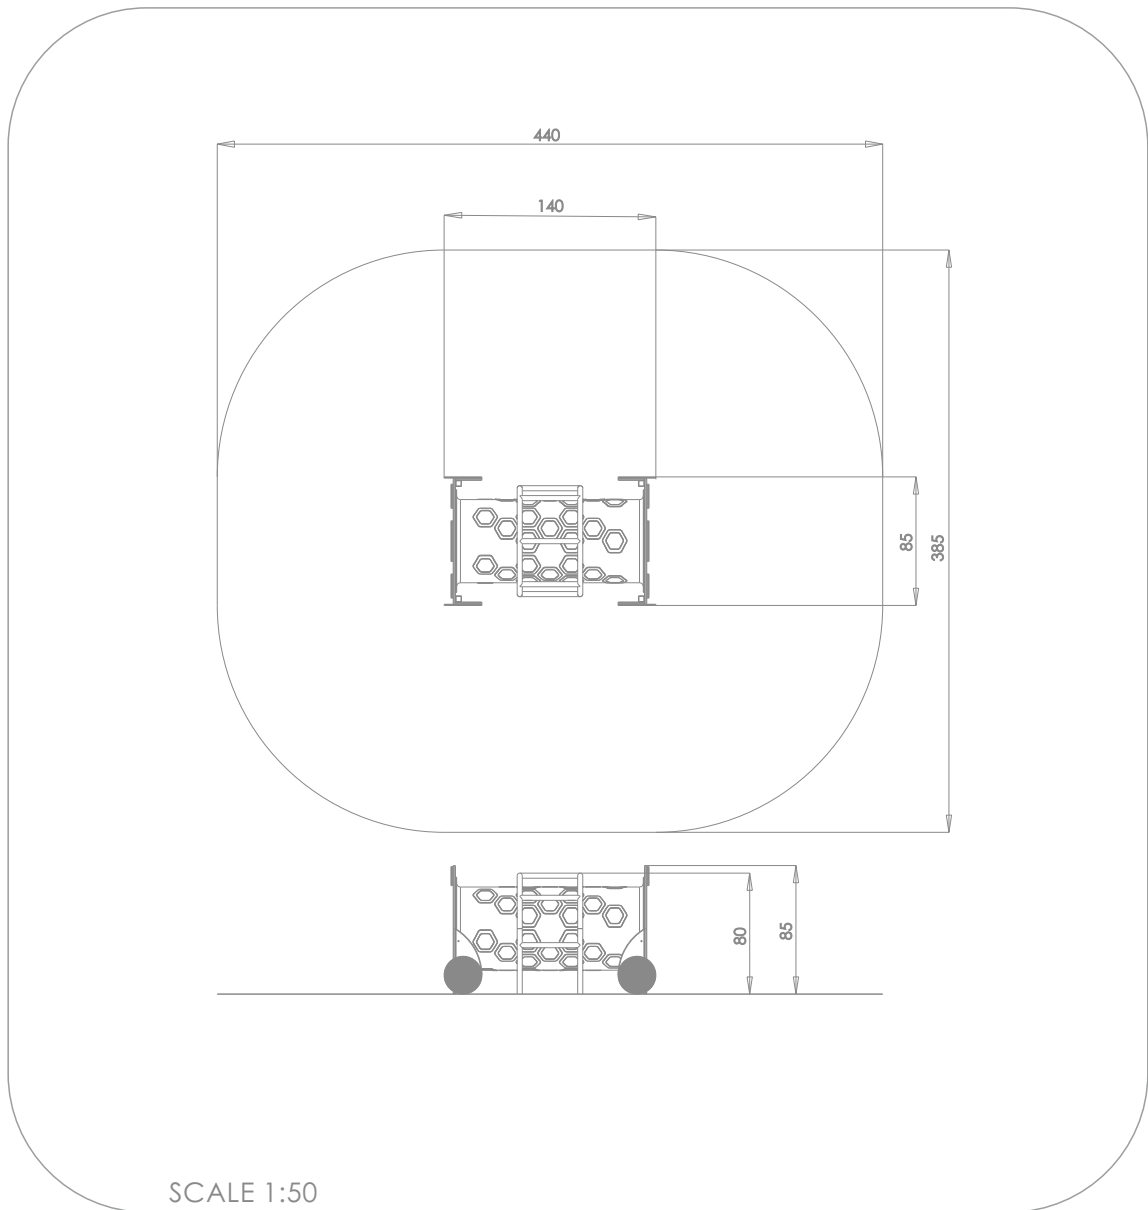

SOCIALIZING

SENSORIAL
INTEGRATION

INFORMATION ABOUT THE PRODUCT

Dimensions	85 x 140 cm
Safety zone	385 x 440 cm
Safety zone area	16 m ²
Overall height	85 cm
Free fall height	80 cm
Amount of users	4
Product complies with EN 1176-1:2017-12	YES
Availability of spare parts	YES
Age range	3-12

According to EN 1176-1:2017-12 norm, the product requires applying a safety surface according to the product's free fall height.

MATERIALS:

STEEL CONSTRUCTION:
STAINLESS STEEL
AISI304

PLATES OF THE WALLS
MADE OF COLOURFUL
TRIPLE LAYERED 15 MM
HDPE POLYETHYLENE, IN
THE HIGHEST QUALITY,
TOTALLY DAMP-PROOF.

CLIMBING WALLS
AND SIDES OF STAIRS:
HPL 13 MM

TUBE MADE OF LDPE
POLYETHYLENE
ROTATIONALLY MOLDED
WITH THE INNER DIAMETER
OF 53.3 CM AND THE
LENGTH OF 125 CM.