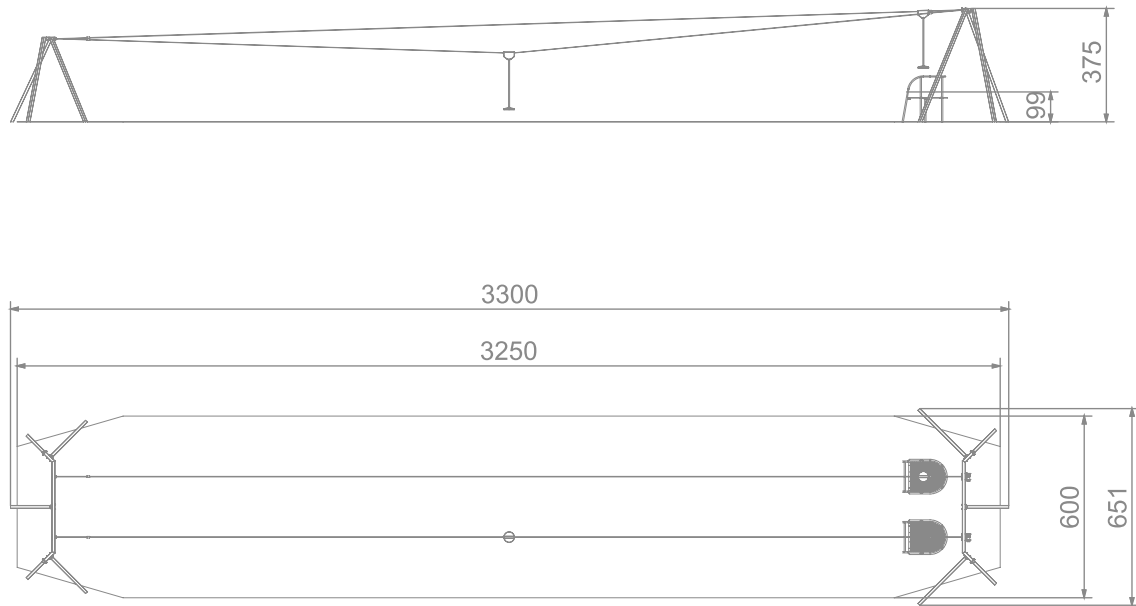

SOCIALIZING

GOING DOWNHILL

INFORMATION ABOUT THE PRODUCT

Dimensions	3300 x 651 cm
Safety zone	3250 x 600 cm
Free space	188 m ²
Overall height	375 cm
Free fall height	99 cm
Amount of users	2
Product complies with PN-EN 1176-1:2017-12	YES
Availability of spare parts	YES
Age range	3-12
According to PN-EN 1176-1:2017-12 norm, the product requires applying a safety surface according to the product's free fall height.	

SCALE 1:250

MATERIALS:

<p>SOLID CONSTRUCTION MADE OF BLACK STEEL S235JR, CLEANED IN THE SANDBLASTING PROCESS</p>	<p>ROPE WITH A DIAMETER OF 10 MM HPL PLATFORM PLATE</p>	<p>ANTY-SLIP ANTHRACITE 10 MM HPL PLATFORM PLATE</p>
		
<p>PLATES OF THE WALLS MADE OF COLOURFUL 13 MM HPL</p>	<p>SOLID CONSTRUCTION MADE OF STAINLESS STEEL AISI 304 TOTALLY</p>	<p>STAINLESS STEEL TROLLEY, SEAT MADE OF SOFT RUBBER, REINFORCED WITH A STEEL SHEET</p>
	