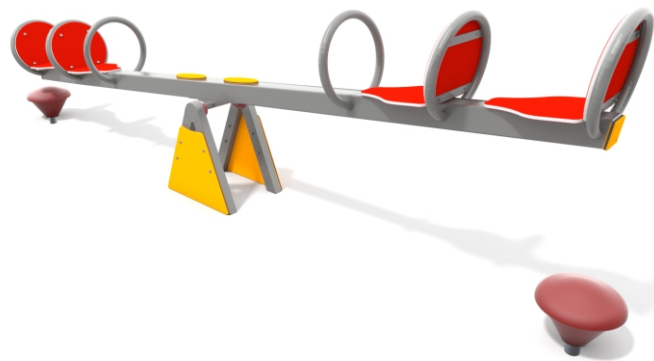

INFORMATION ABOUT THE PRODUCT

Dimensions	38 x 375 cm
Safety zone	238 x 575 cm
Free space	13 m ²
Overall height	123 cm
Free fall height	76 cm
Amount of users	4
Product complies with PN-EN 1176-1:2017-12	YES
Availability of spare parts	YES
Age range	3-12
According to PN-EN 1176-1:2017-12 norm, the product requires applying a safety surface according to the product's free fall height.	

4065

MATERIALS:

SOLID CONSTRUCTION MADE OF BLACK STEEL S235JR, CLEANED IN THE SANDBLASTING PROCESS

RUBBER BUMPER MADE OF SOFT AND DURABLE EPDM RUBBER

PLATES OF THE WALLS MADE OF COLORFUL TRIPLE LAYERED 15 MM HDPE POLYETHYLENE