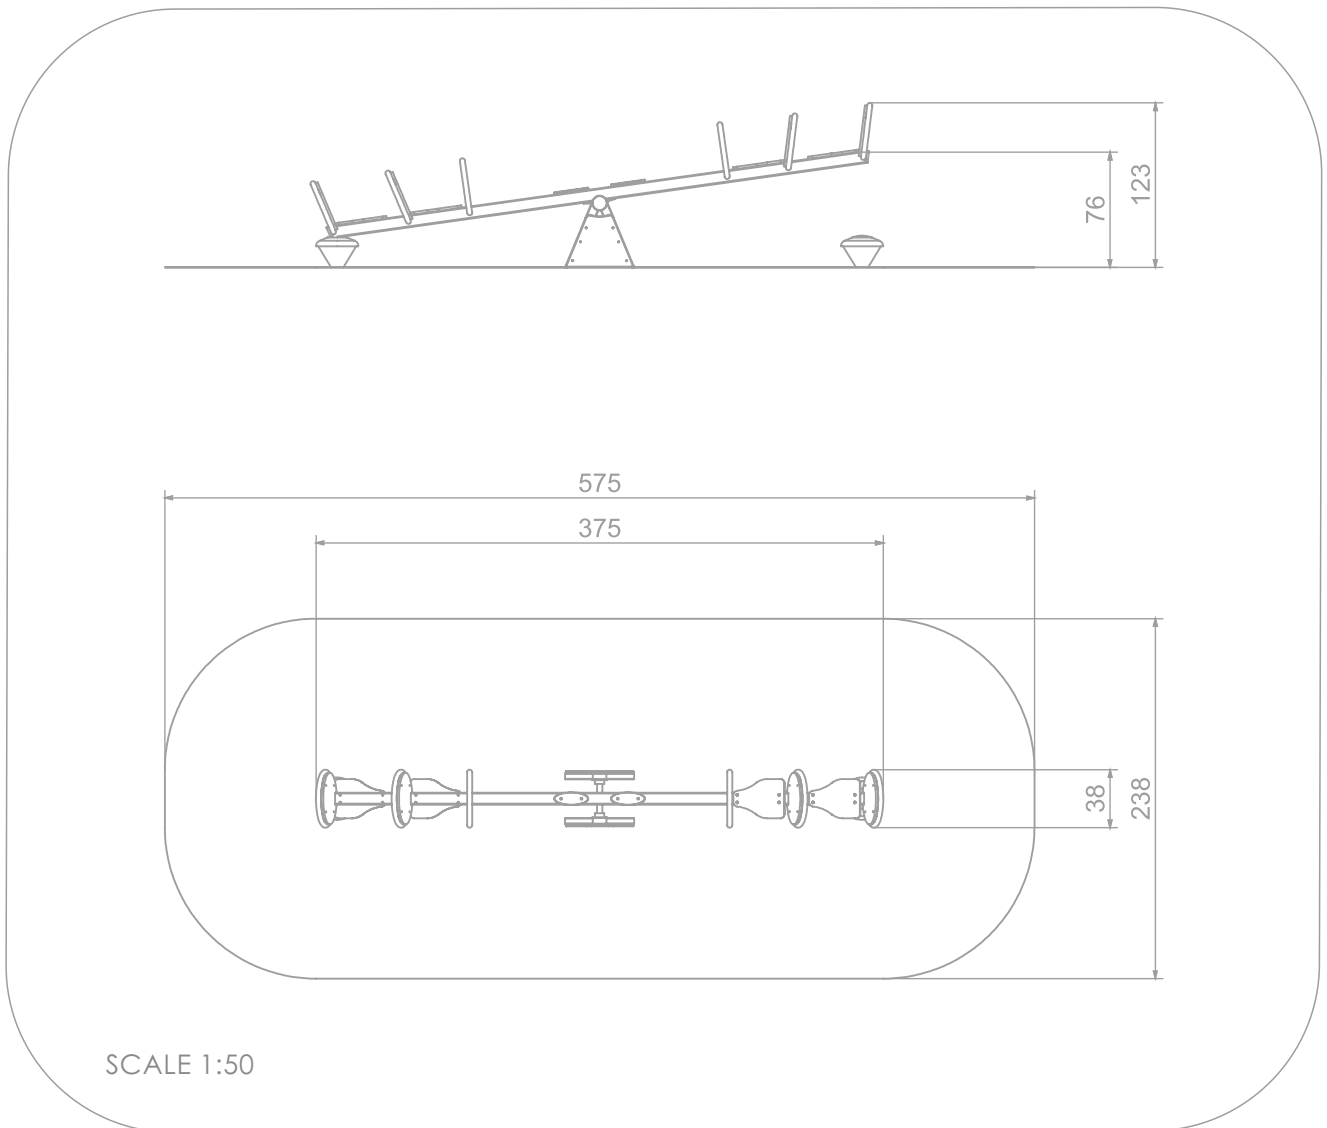

INFORMATION ABOUT THE PRODUCT

Dimensions	38 x 375 cm
Safety zone	238 x 575 cm
Free space	13 m ²
Overall height	123 cm
Free fall height	76 cm
Amount of users	4
Product complies with PN-EN 1176-1:2017-12	YES
Availability of spare parts	YES
Age range	3-12
According to PN-EN 1176-1:2017-12 norm, the product requires applying a safety surface according to the product's free fall height.	

4065

MATERIALS:

SOLID CONSTRUCTION MADE OF BLACK STEEL S235JR, CLEANED IN THE SANDBLASTING PROCESS

RUBBER BUMPER MADE OF SOFT AND DURABLE EPDM RUBBER

PLATES OF THE WALLS MADE OF COLORFUL TRIPLE LAYERED 15 MM HDPE POLYETHYLENE