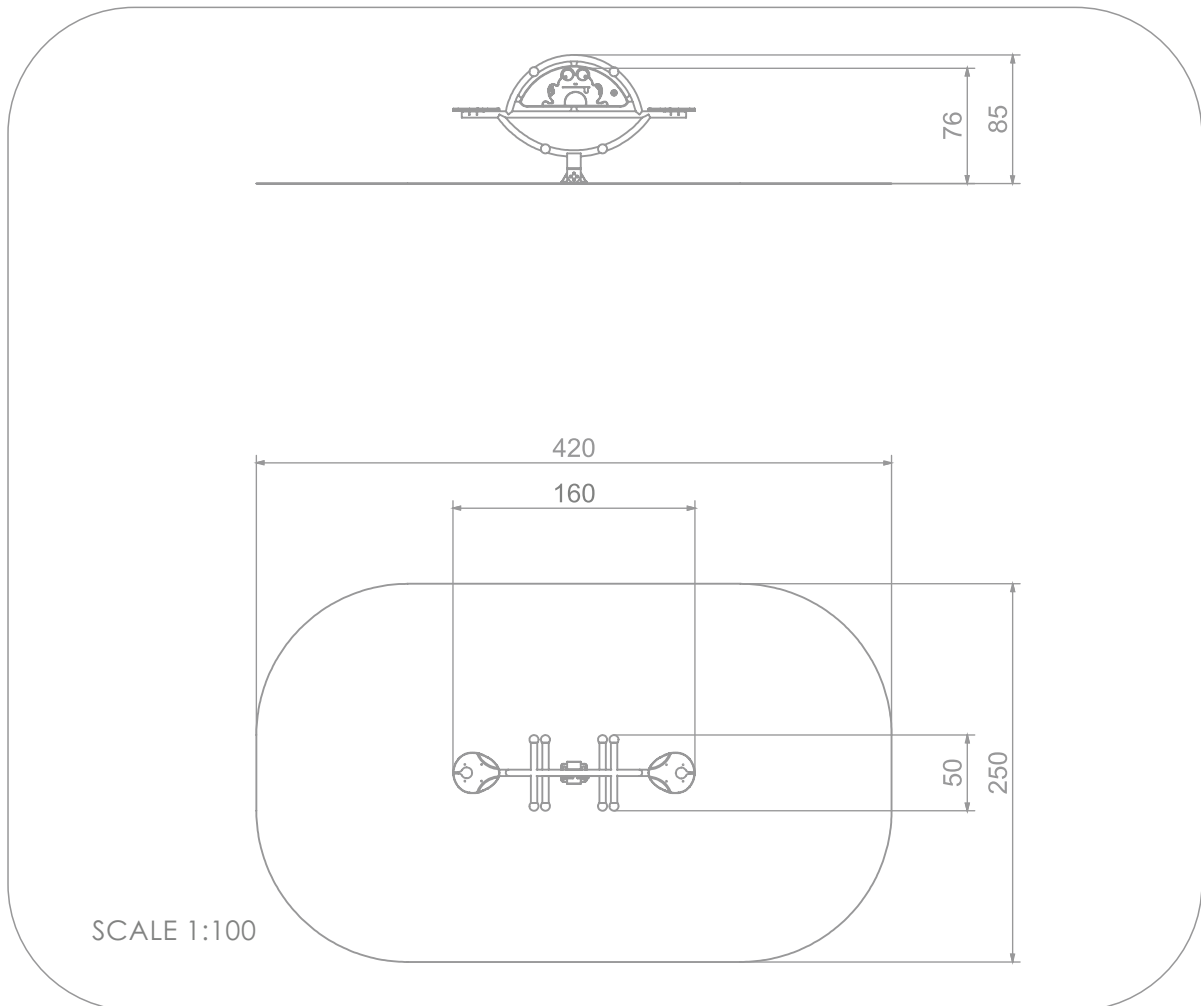

INFORMATION ABOUT THE PRODUCT

Dimensions	160 x 50 cm
Safety zone	420 x 250 cm
Free space	8 m ²
Overall height	85 cm
Free fall height	76 cm
Amount of users	2
Product complies with PN-EN 1176-1:2017-12	YES
Availability of spare parts	YES
Age range	3-12
According to PN-EN 1176-1:2017-12 norm, the product requires applying a safety surface according to the product's free fall height.	

MATERIALS:

SOLID CONSTRUCTION
MADE OF STAINLESS STEEL
ASISI 304 TOTALLY

PLATES OF THE WALLS MADE
OF COLORFUL TRIPLE
LAYERED 15 MM HDPE
POLYETHYLENE