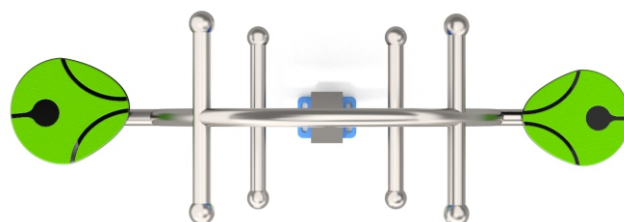

INFORMATION ABOUT THE PRODUCT

Dimensions	160 x 50 cm
Safety zone	420 x 250 cm
Free space	8 m ²
Overall height	85 cm
Free fall height	76 cm
Amount of users	2
Product complies with PN-EN 1176-1:2017-12	YES
Availability of spare parts	YES
Age range	3-12
According to PN-EN 1176-1:2017-12 norm, the product requires applying a safety surface according to the product's free fall height.	

MATERIALS:

SOLID CONSTRUCTION
MADE OF STAINLESS STEEL
ASISI 304 TOTALLY

PLATES OF THE WALLS MADE
OF COLORFUL TRIPLE
LAYERED 15 MM HDPE
POLYETHYLENE